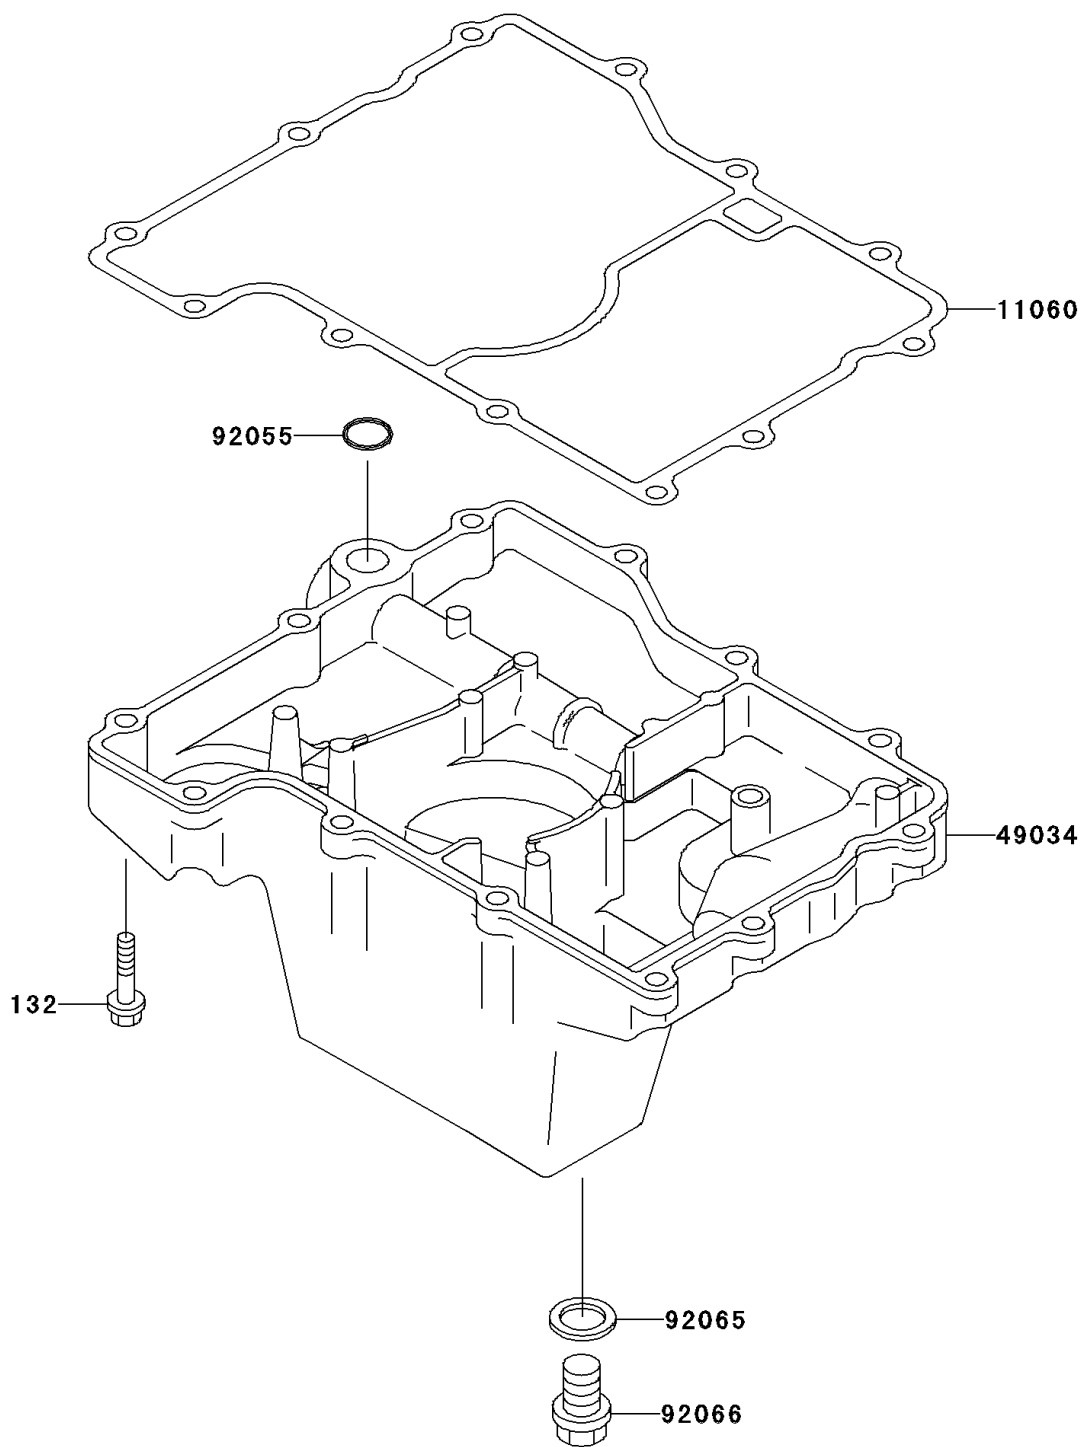

## PARTS DIAGRAM

### Breather Cover/Oil Pan

**Kawasaki**

Let the Good Times Roll<sup>®</sup>

E1432

## PARTS LIST

### Breather Cover/Oil Pan

**ITEM NAME**

**PART NUMBER**

**QUANTITY**

---