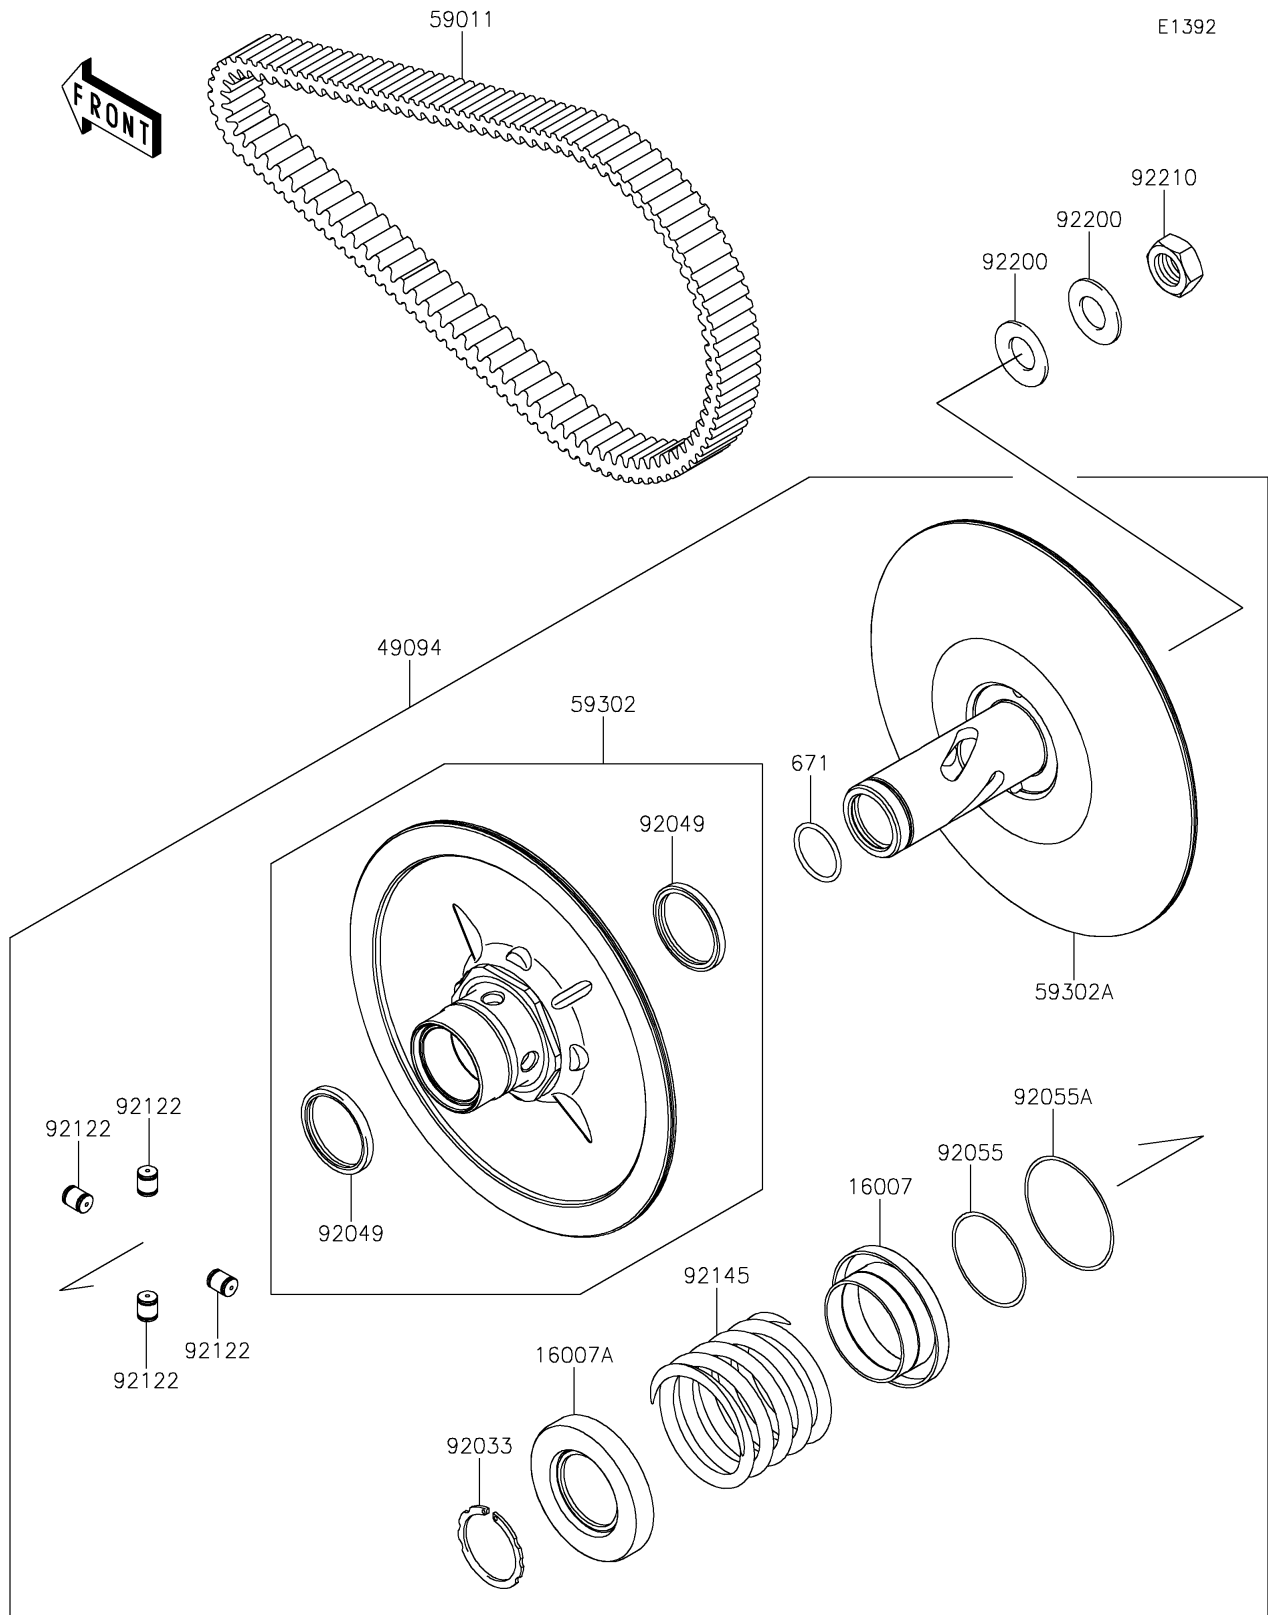

2022 TERYX[®]

PARTS DIAGRAM

Driven Converter/Drive Belt

2022 TERYX®

PARTS LIST

Driven Converter/Drive Belt

ITEM NAME	PART NUMBER	QUANTITY
SEAT-SPRING,MOVABLE (Ref # 16007)	16007-0049	1
SEAT-SPRING,FIXED (Ref # 16007A)	16007-0050	1
CONVERTER-ASSY-DRIVEN (Ref # 49094)	49094-0093	1
BELT,CVT (Ref # 59011)	59011-0043	1
SHEAVE-COMP,MOVABLE (Ref # 59302)	59302-0089	1
SHEAVE-COMP,FIXED (Ref # 59302A)	59302-0090	1
RING-SNAP (Ref # 92033)	92033-1317	1
SEAL-OIL (Ref # 92049)	92049-1528	2
RING-O,46.4X3.1 (Ref # 92055)	92055-0752	1
RING-O,59.5X2.4 (Ref # 92055A)	92055-0753	1
ROLLER (Ref # 92122)	92122-0043	4
BUSHING (Ref # 92139)	92139-0313	2
SPRING (Ref # 92145)	92145-0959	1
WASHER (Ref # 92200)	92200-1505	2
NUT,18MM (Ref # 92210)	92210-0821	1
O RING (Ref # 671)	671D2530	1