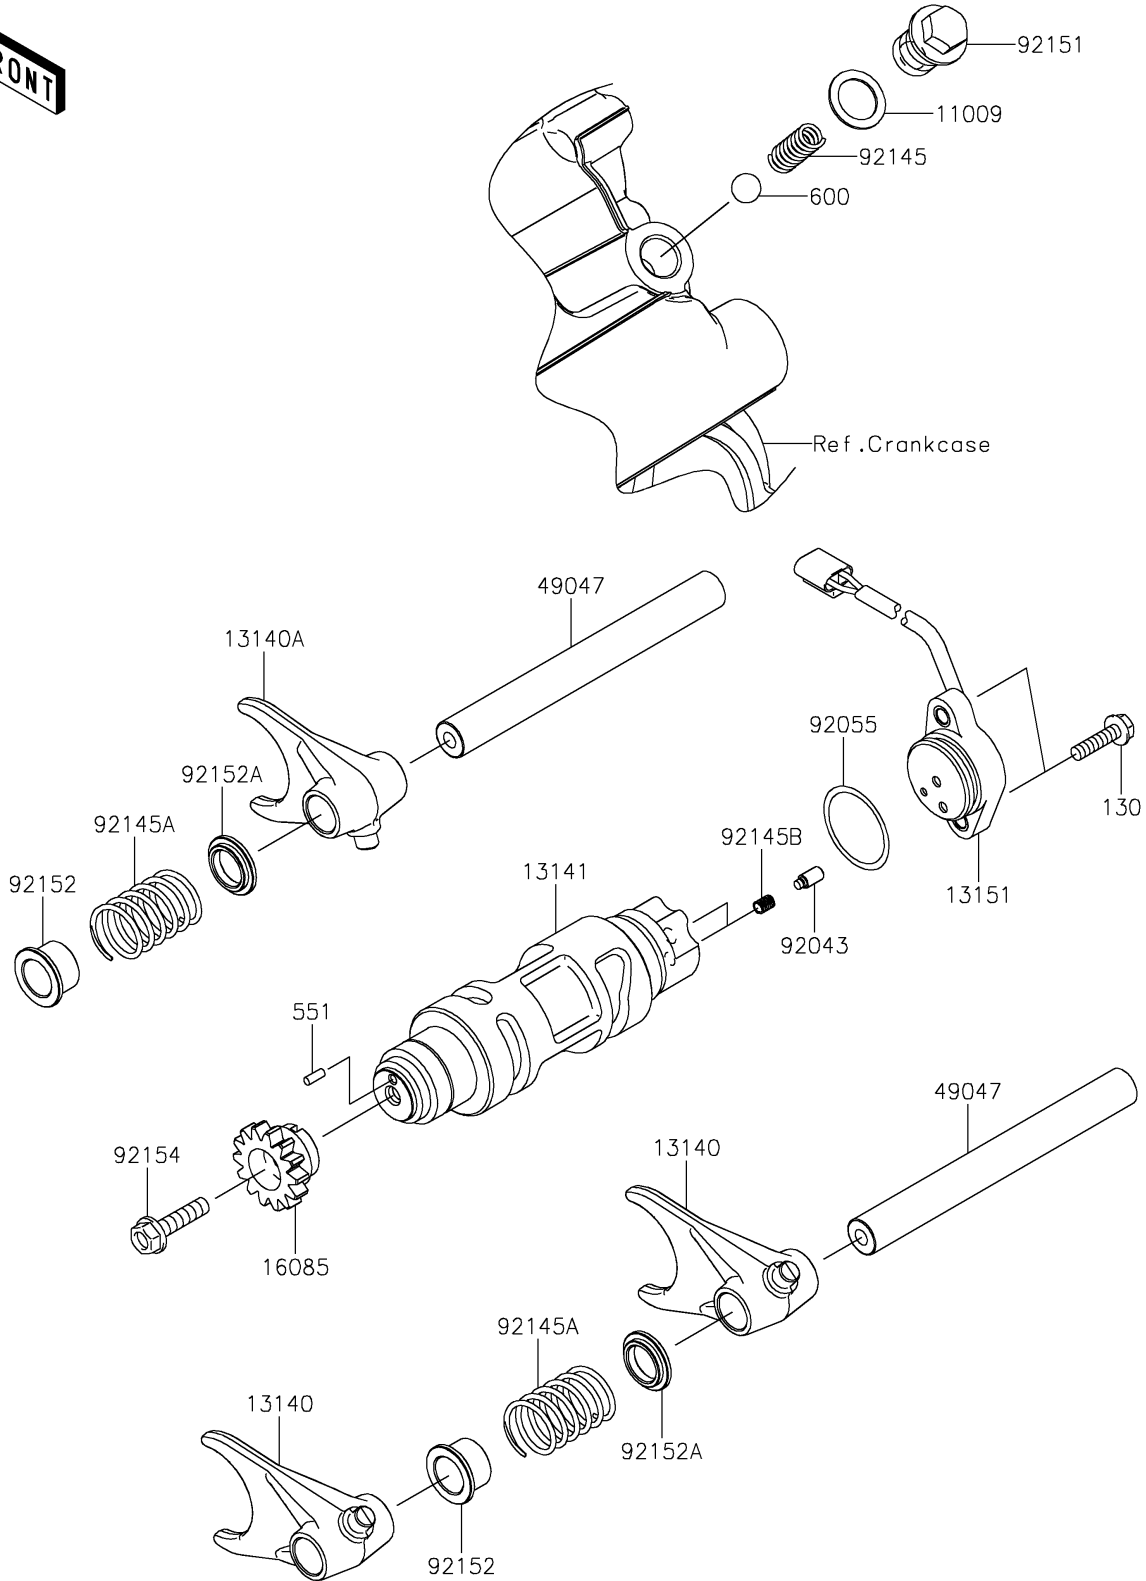

2024 TERYX®

PARTS DIAGRAM

Gear Change Drum/Shift Fork(s)

E1362

2024 TERYX®

PARTS LIST

Gear Change Drum/Shift Fork(s)

ITEM NAME

PART NUMBER

QUANTITY
