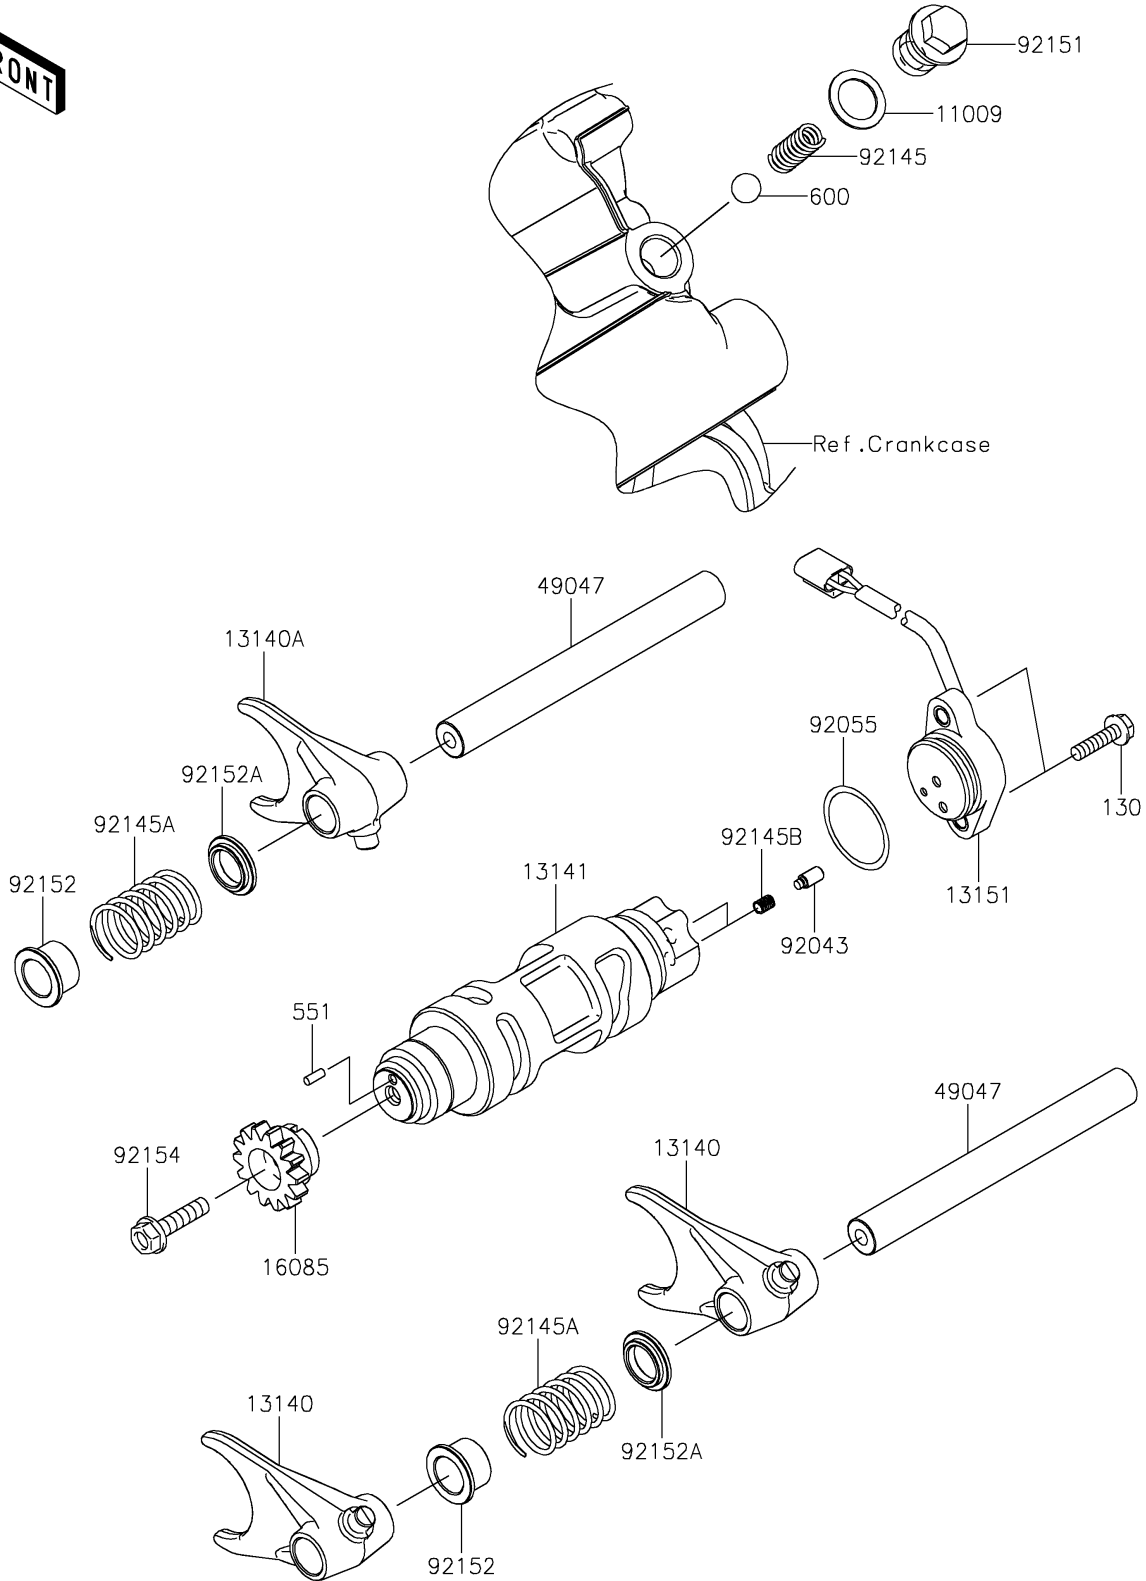

2022 TERYX®

PARTS DIAGRAM

Gear Change Drum/Shift Fork(s)

E1362

2022 TERYX®

PARTS LIST

Gear Change Drum/Shift Fork(s)

ITEM NAME

PART NUMBER

QUANTITY
