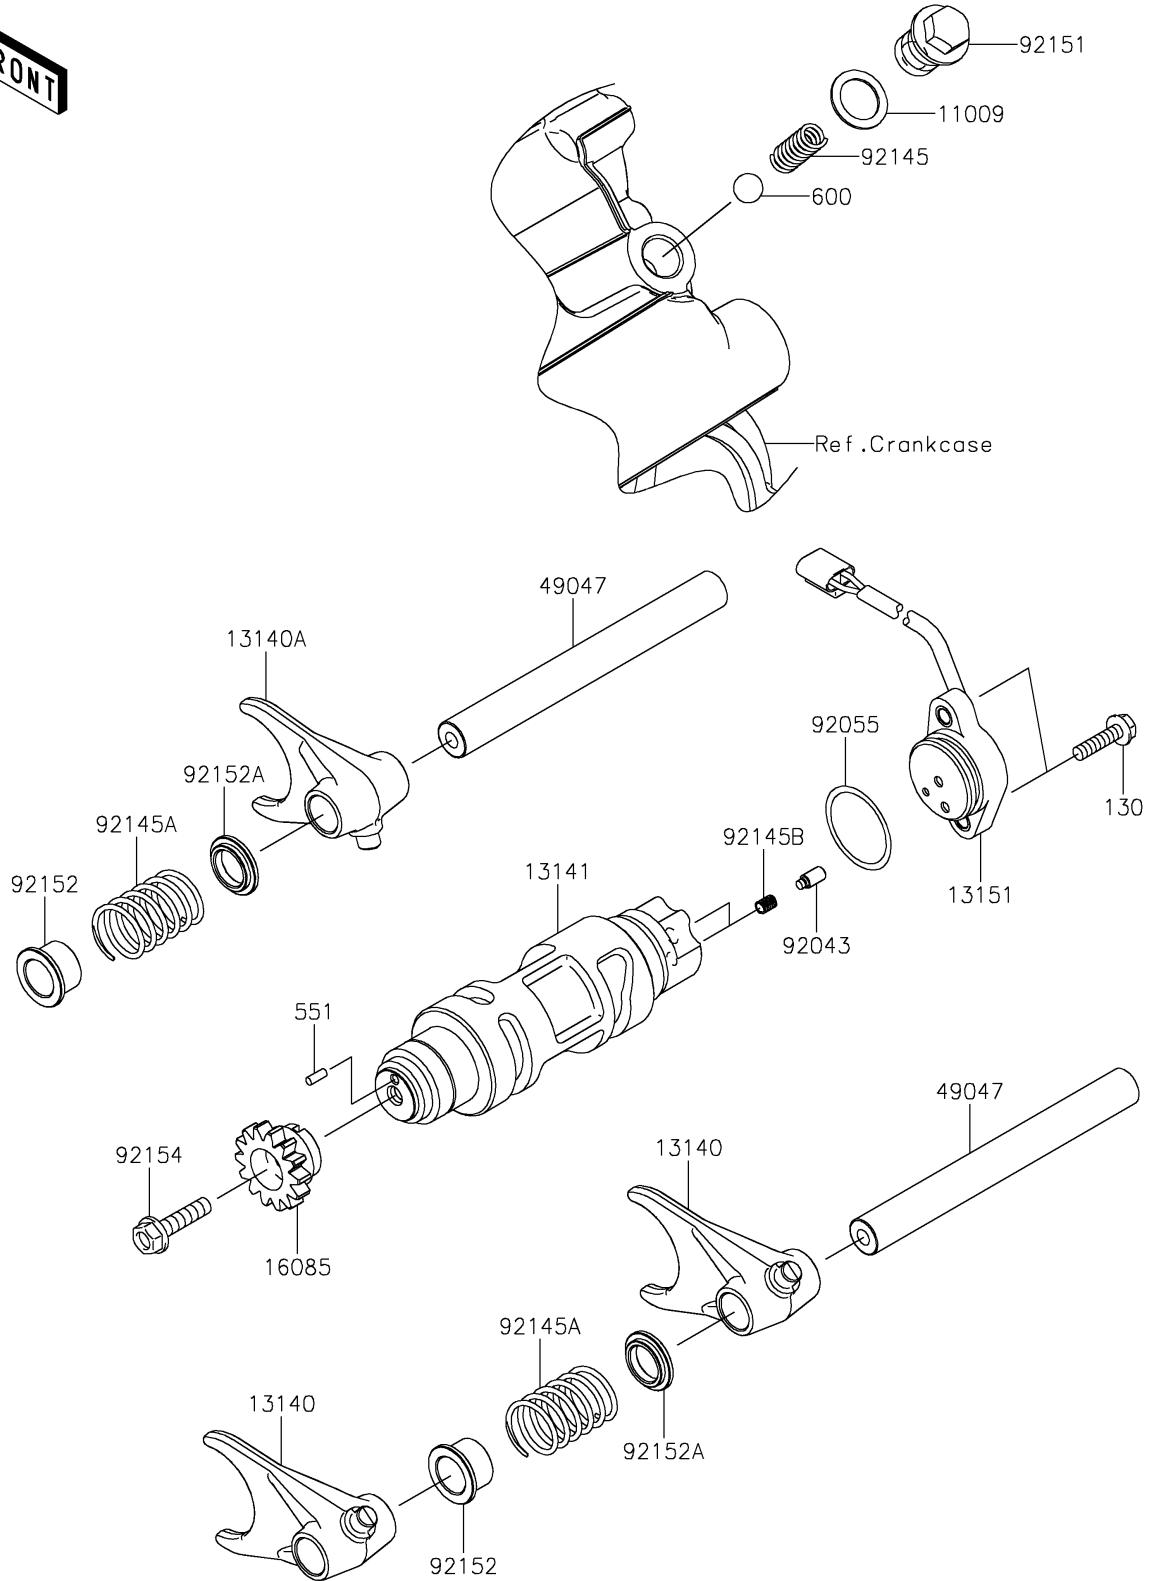

2022 Teryx

PARTS DIAGRAM

Gear Change Drum/Shift Fork(s)

E1362

2022 Teryx

PARTS LIST

Gear Change Drum/Shift Fork(s)

ITEM NAME

PART NUMBER

QUANTITY
