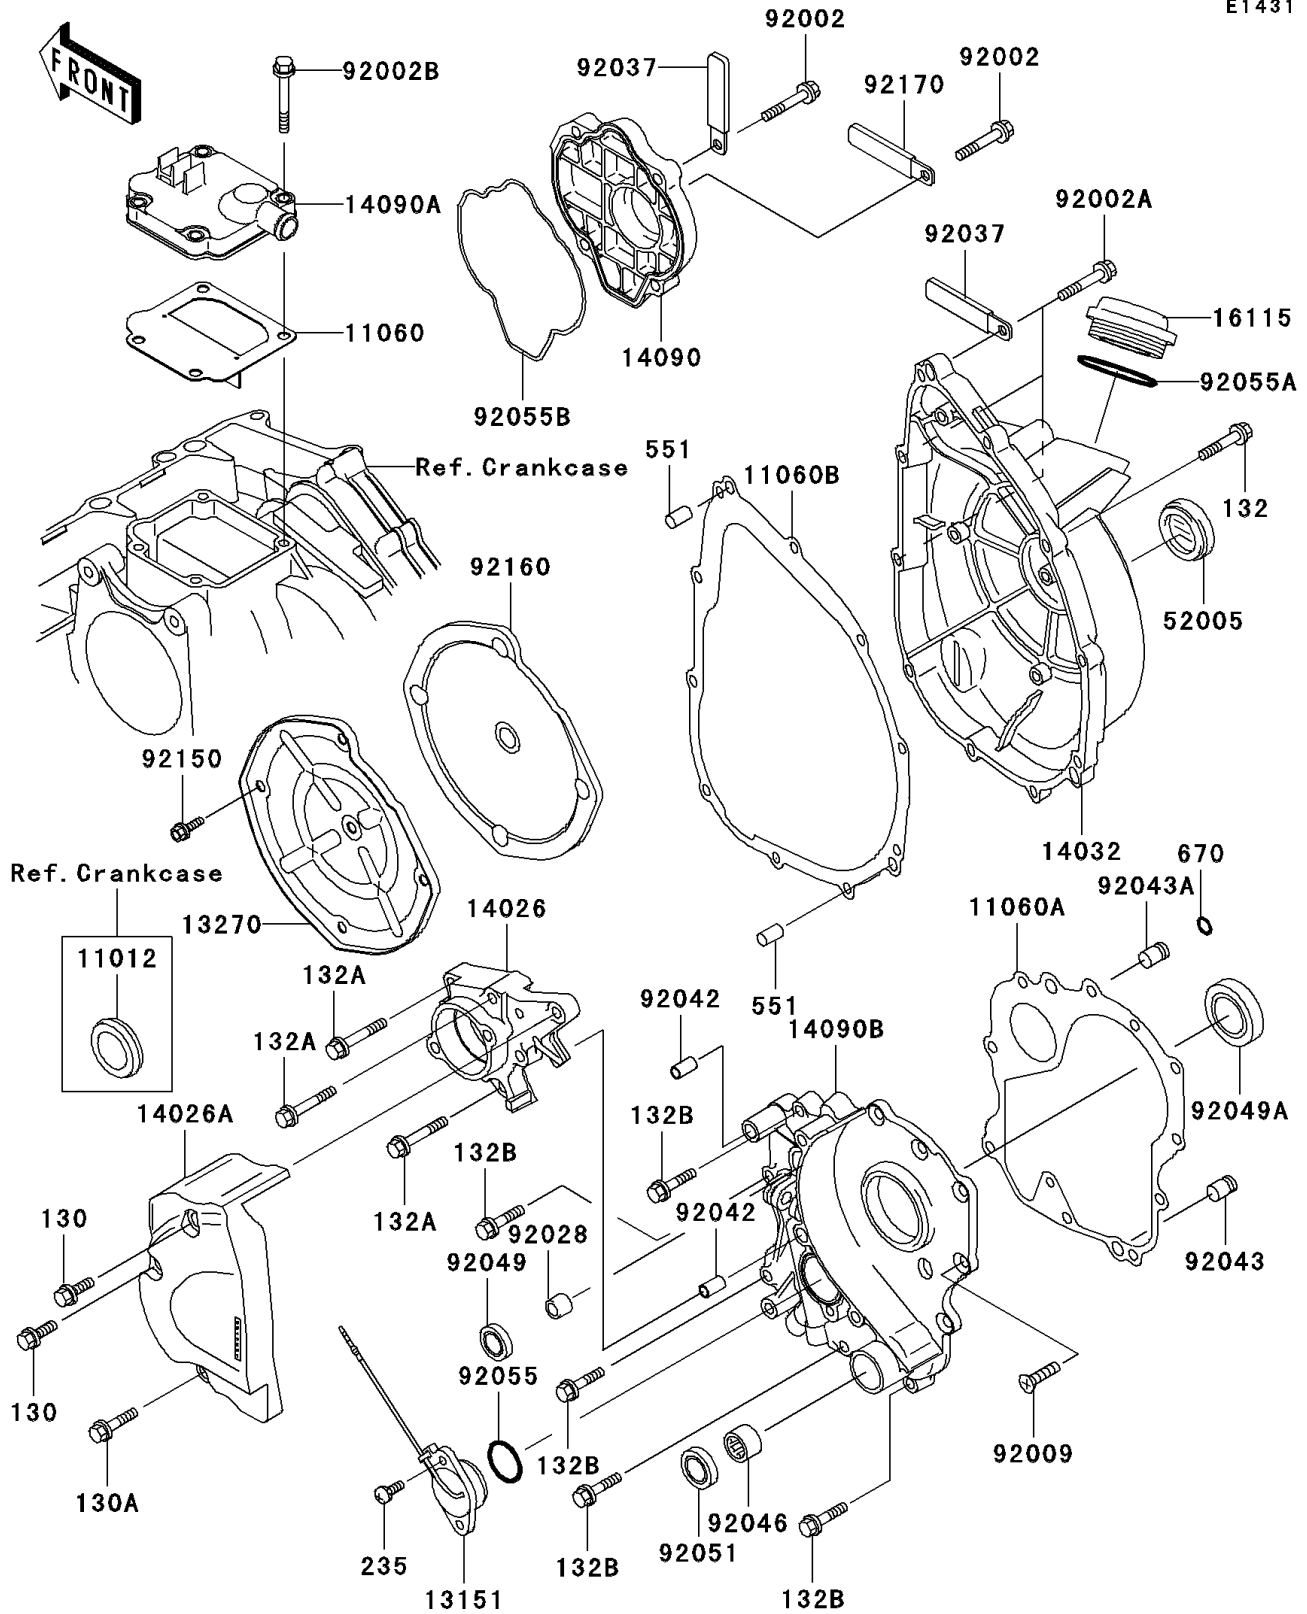

2000 Ninja® ZX™-7R

PARTS DIAGRAM

Engine Cover(s)

E1431