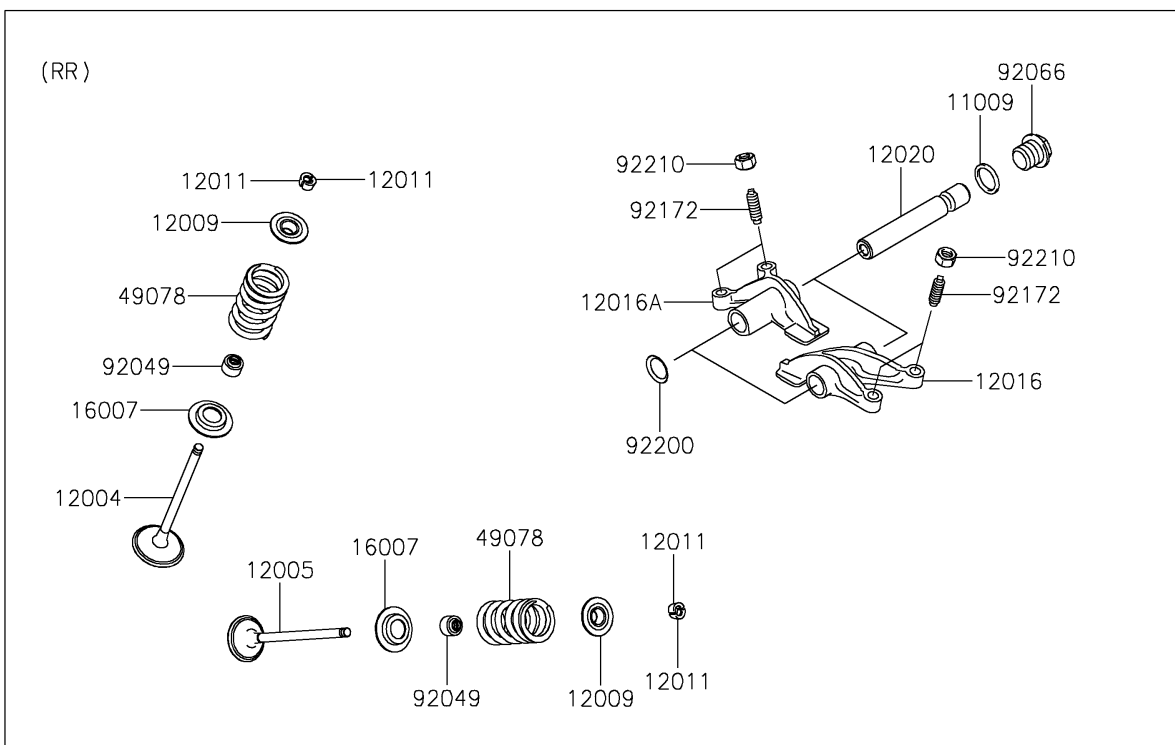

2022 Teryx

PARTS DIAGRAM

Valve(s)

E1210

2022 Teryx

PARTS LIST

Valve(s)

ITEM NAME

PART NUMBER

QUANTITY
