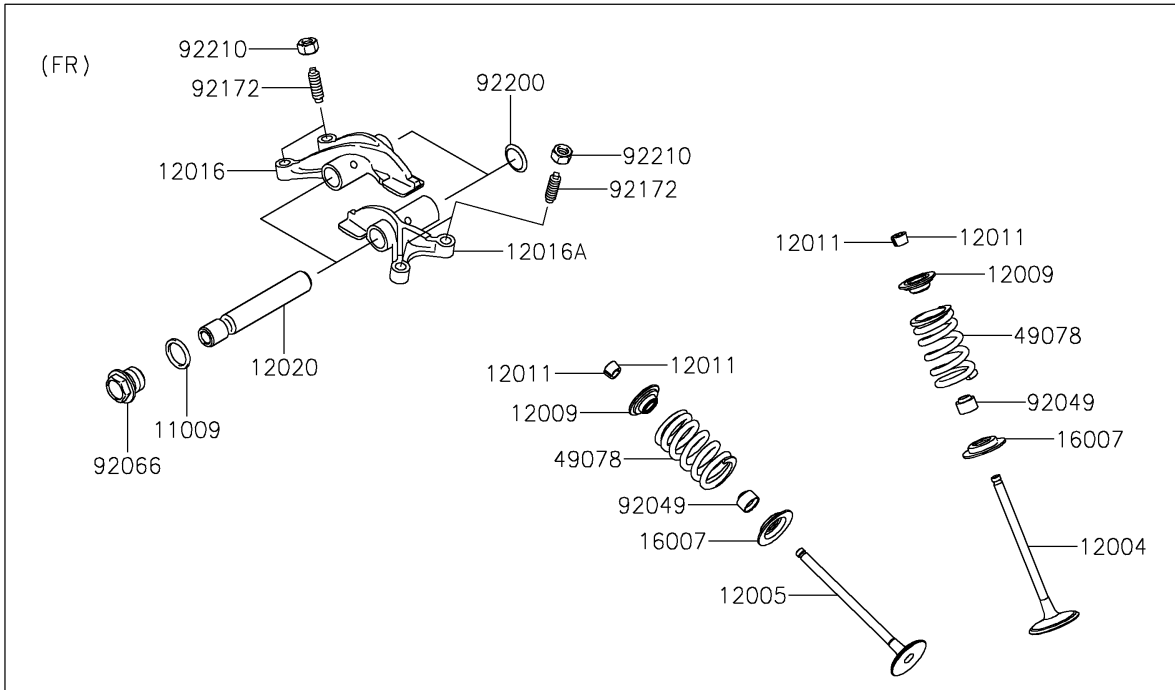

2022 Teryx

PARTS DIAGRAM

Valve(s)

E1210

2022 Teryx

PARTS LIST

Valve(s)

ITEM NAME

PART NUMBER

QUANTITY
