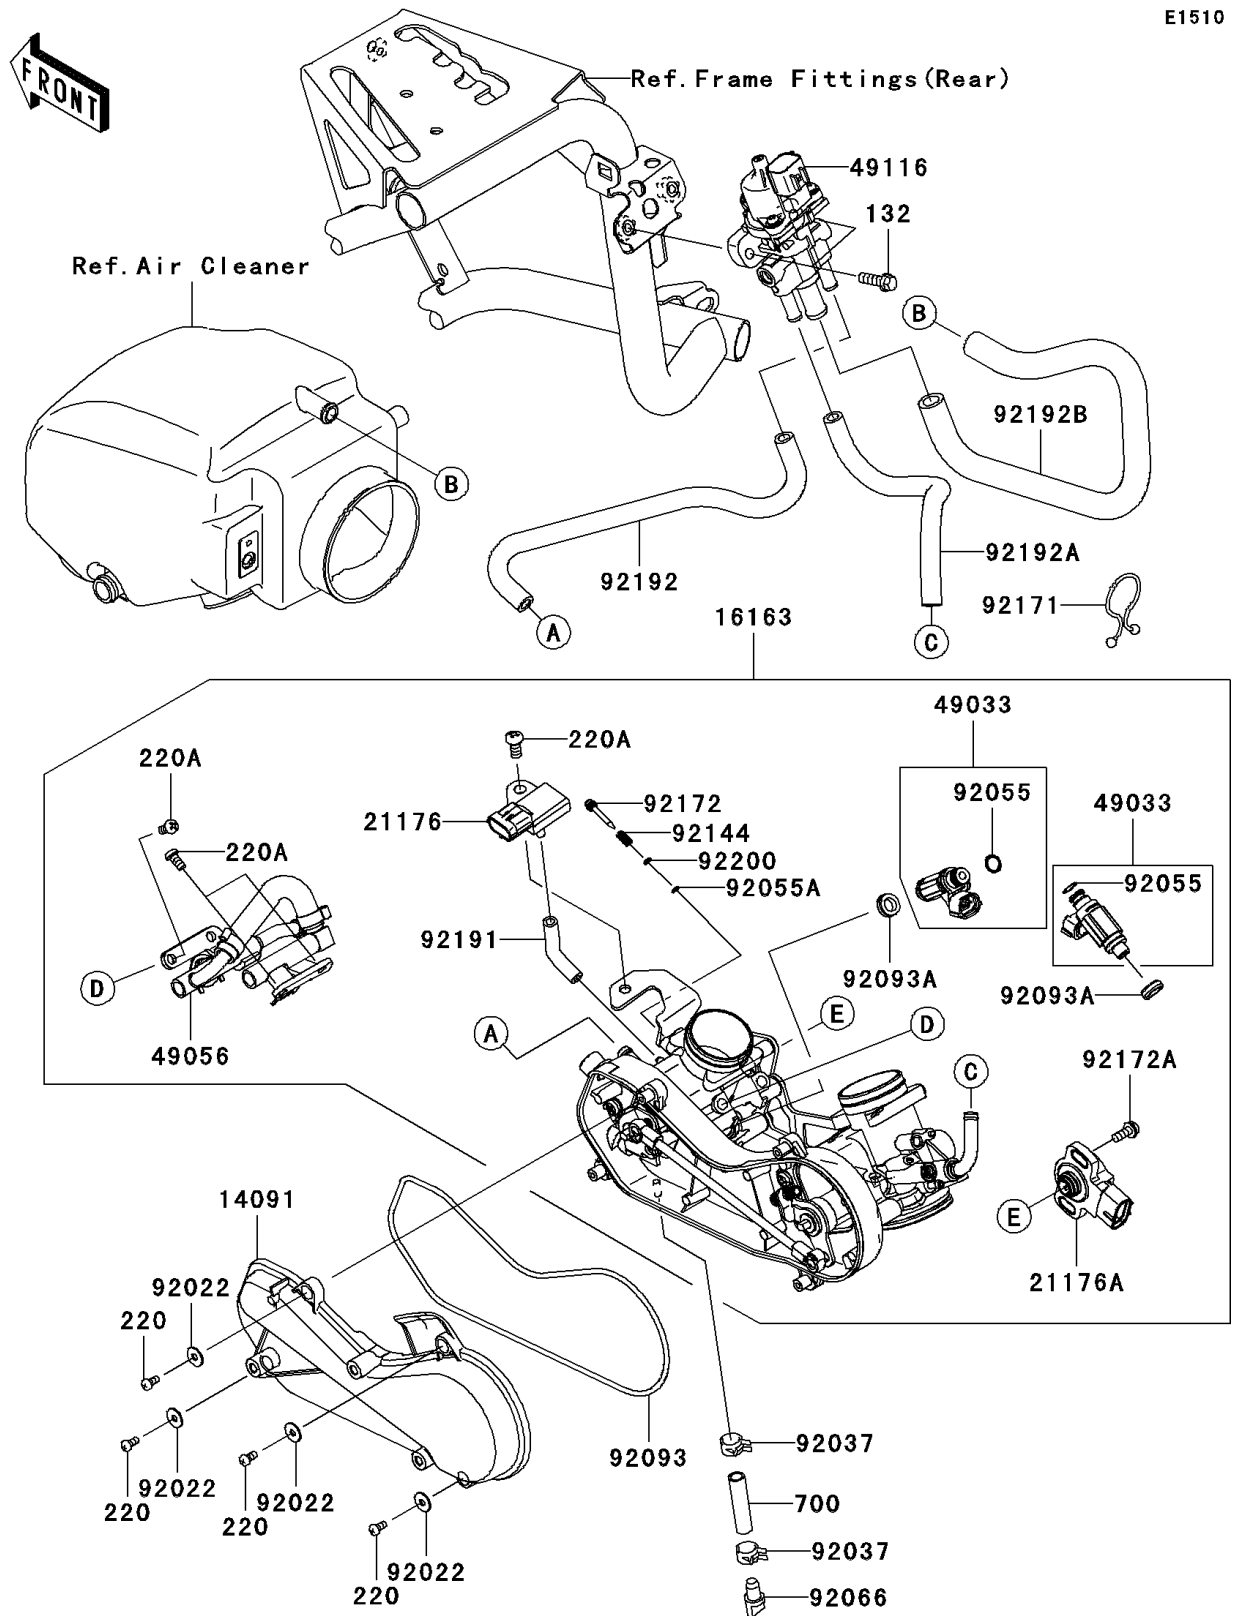

2009 Teryx[®] 750 FI 4x4 LE

PARTS DIAGRAM

Throttle

E1510

2009 Teryx[®] 750 FI 4x4 LE

PARTS LIST

Throttle

ITEM NAME	PART NUMBER	QUANTITY
BOLT-FLANGED-SMALL,6X18 (Ref # 132)	132BD0618	2
SCREW-PAN-CROS,4X8 (Ref # 220)	220AA0408	4
SCREW-PAN-CROSS,6X12 (Ref # 220A)	220AA0612	5
TUBE-PVC (Ref # 700)	700Q0740	1
COVER,THROTTLE LINK (Ref # 14091)	14091-1731	1
THROTTLE-ASSY,34EIS (Ref # 16163)	16163-0137	1
SENSOR,PRESSURE (Ref # 21176)	21176-0058	1
SENSOR,TPS (Ref # 21176A)	21176-0100	1
NOZZLE-INJECTION (Ref # 49033)	49033-1060	2
PIPE-INJECTION (Ref # 49056)	49056-0028	1
VALVE-ASSY,ISC (Ref # 49116)	49116-0026	1
WASHER,5.2X13X1 (Ref # 92022)	92022-1380	4
CLAMP (Ref # 92037)	92037-2113	2
RING-O,INJECTION NOZZLE (Ref # 92055)	92055-1622	2
RING-O,AIR SCREW (Ref # 92055A)	92055-1658	2
PLUG,DRAIN (Ref # 92066)	92066-1211	1
SEAL (Ref # 92093)	92093-0082	1
SEAL (Ref # 92093A)	92093-0127	2
SPRING,THROTTLE STOP SCREW (Ref # 92144)	92144-1674	2
CLAMP (Ref # 92171)	92171-0876	1
SCREW (Ref # 92172)	92172-0156	2
SCREW (Ref # 92172A)	92172-0254	2
TUBE,3.2X7.4X70 (Ref # 92191)	92191-1552	1
TUBE,ISC-FR THROBO (Ref # 92192)	92192-0765	1
TUBE,ISC-RR THROBO (Ref # 92192A)	92192-0766	1
TUBE,ISC-DUCT (Ref # 92192B)	92192-0767	1
WASHER,PILOT AIR SCREW (Ref # 92200)	92200-1564	2