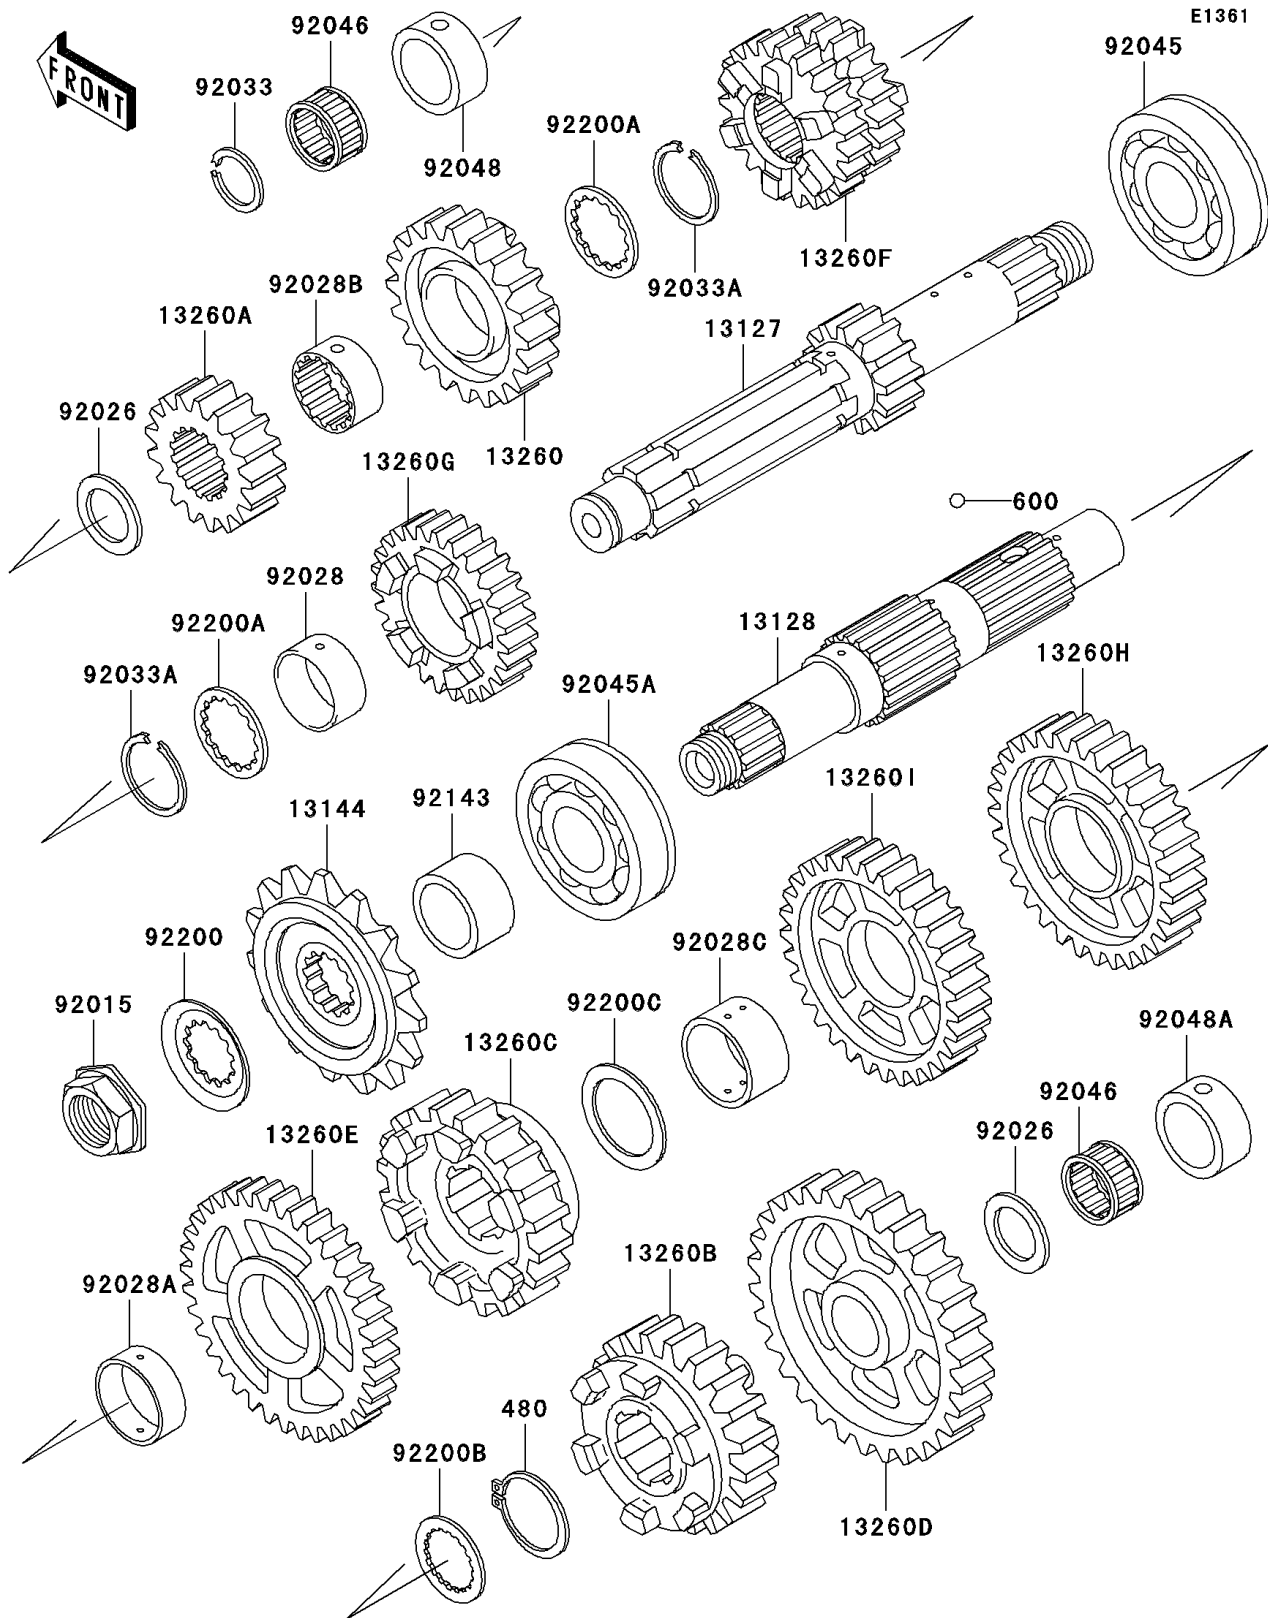

2001 Ninja[®] ZX[™]-7R

PARTS DIAGRAM

Transmission

2001 Ninja[®] ZX[™]-7R

PARTS LIST

Transmission

ITEM NAME

PART NUMBER

QUANTITY
