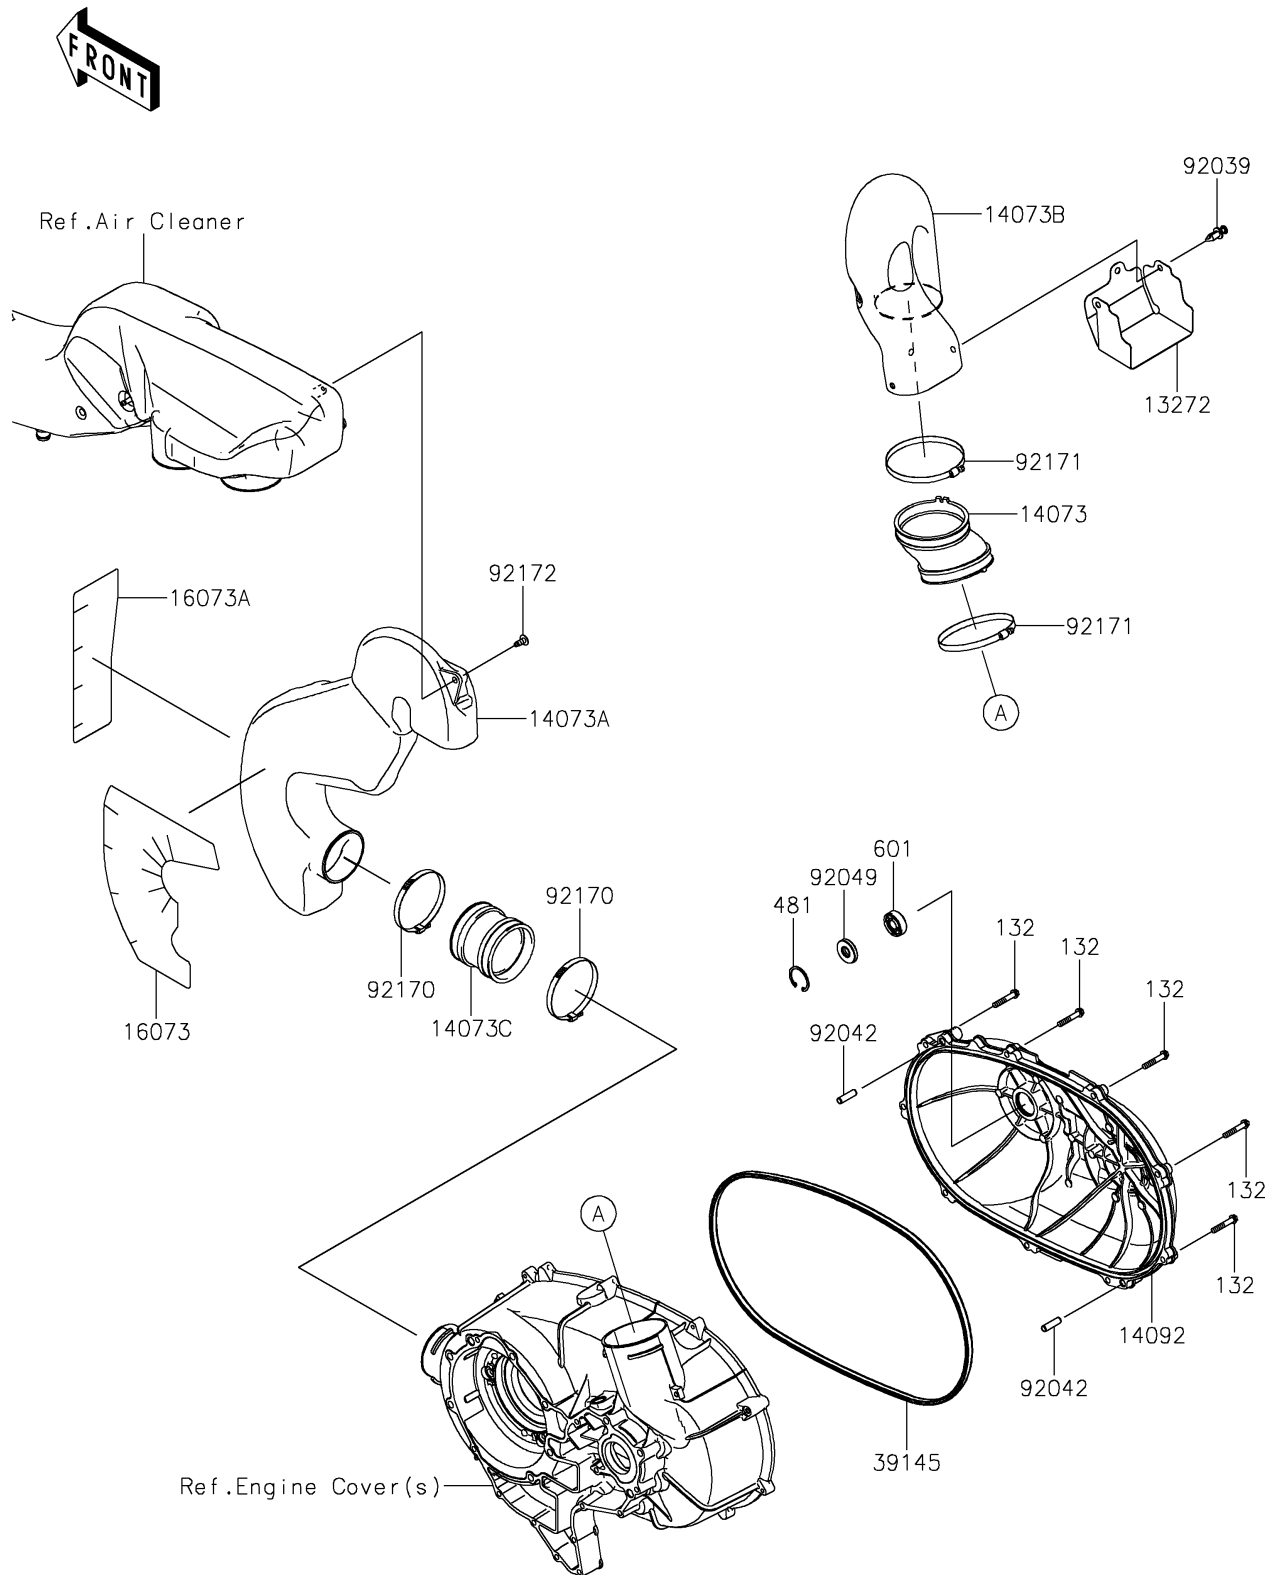

## PARTS DIAGRAM

### Converter Cover

E1393

## PARTS LIST

### Converter Cover

ITEM NAME	PART NUMBER	QUANTITY
PLATE (Ref # 13272)	13272-2060	1
DUCT,JOINT (Ref # 14073)	14073-0307	1
DUCT,INTAKE (Ref # 14073A)	14073-0760	1
DUCT,EXHAUST (Ref # 14073B)	14073-0839	1
DUCT,JOINT (Ref # 14073C)	14073-1805	1
COVER,CVT (Ref # 14092)	14092-0266	1
INSULATOR (Ref # 16073)	16073-0843	1
INSULATOR (Ref # 16073A)	16073-0844	1
TRIM-SEAL,CVT COVER (Ref # 39145)	39145-0043	1
RIVET (Ref # 92039)	92039-0776	3
PIN,DOWEL,8X28 (Ref # 92042)	92042-050	2
SEAL-OIL,12X32X5.8 (Ref # 92049)	92049-0167	1
CLAMP (Ref # 92170)	92170-1763	2
CLAMP (Ref # 92171)	92171-1383	2
SCREW (Ref # 92172)	92172-0297	1
BOLT-FLANGED-SMALL,6X35 (Ref # 132)	132BA0635	9
CIRCLIP-TYPE-C,32MM (Ref # 481)	481J3200	1
BEARING-BALL (Ref # 601)	601A6201	1