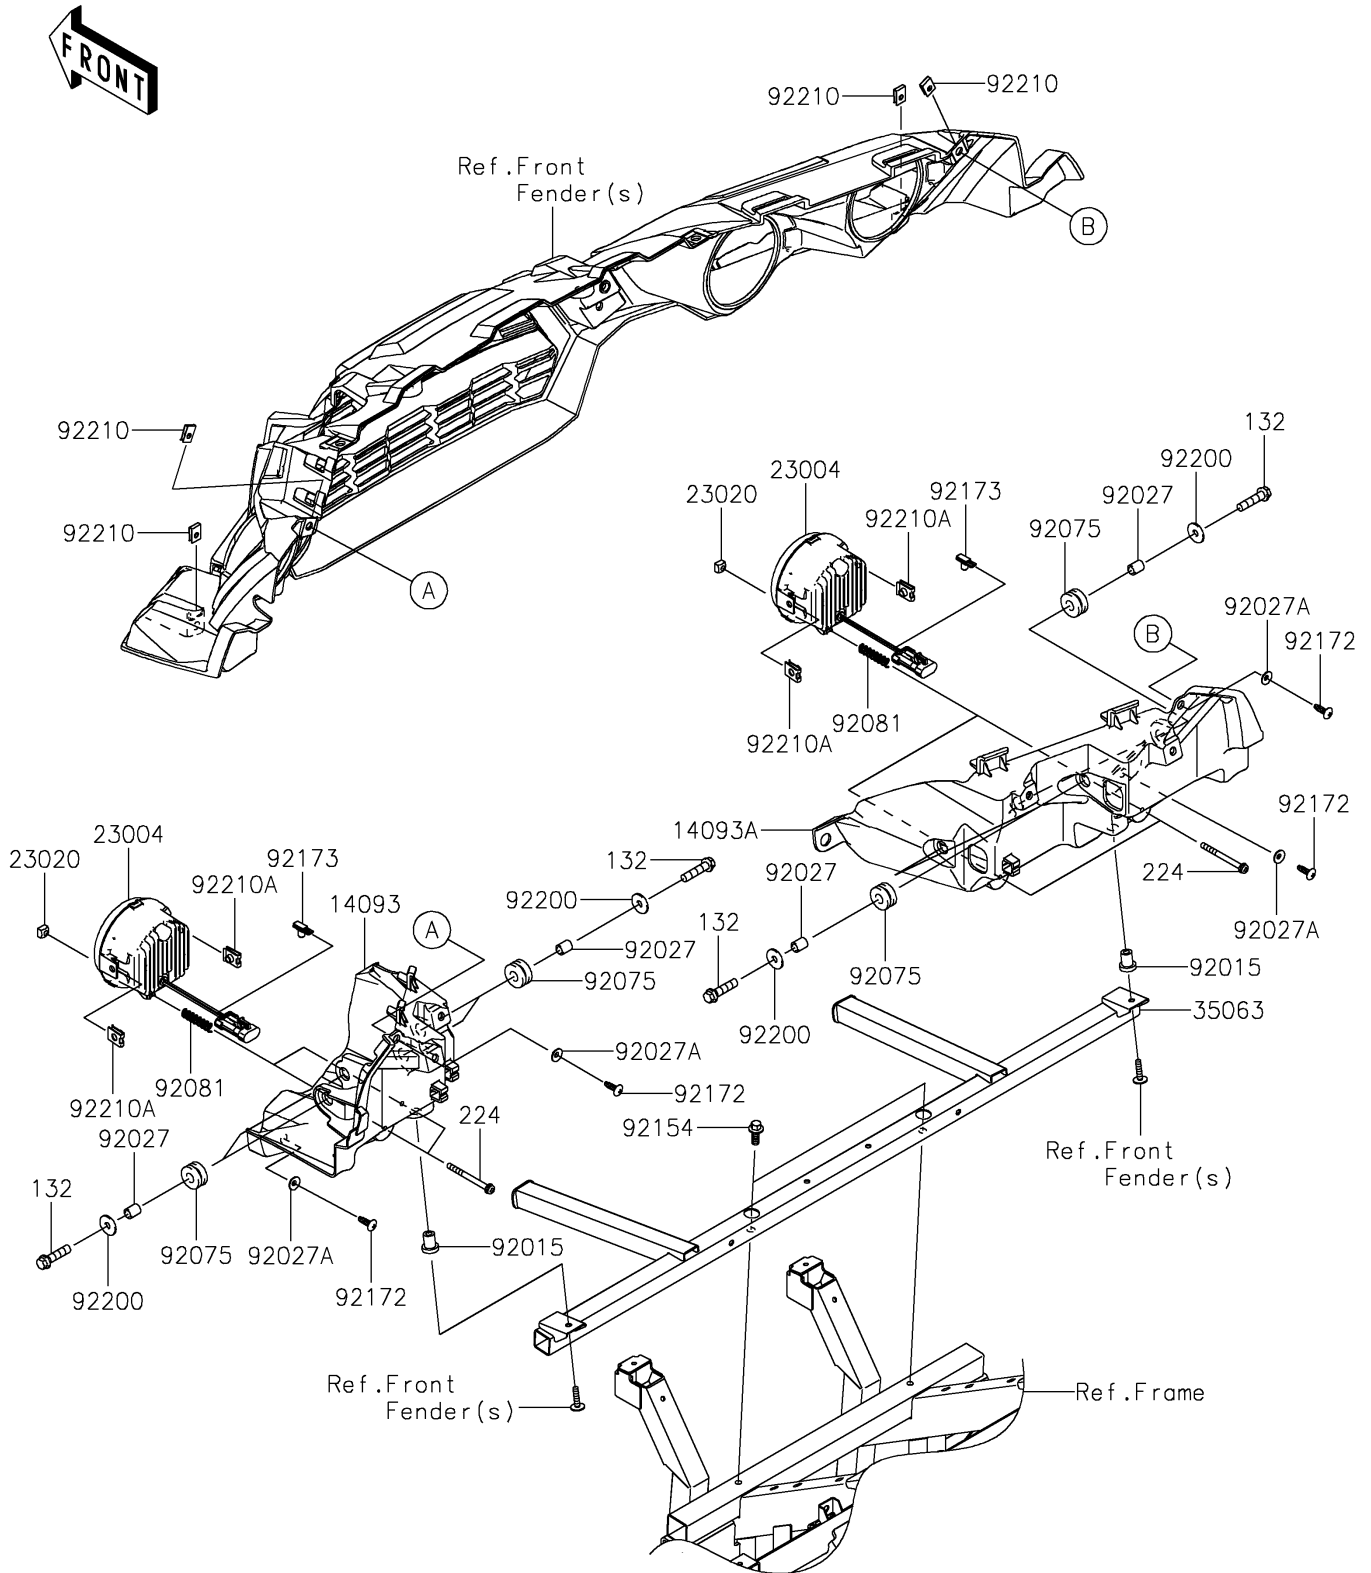

2021 TERYX4™ S

PARTS DIAGRAM

Headlight(s)

F2710

2021 TERYX4™ S

PARTS LIST

Headlight(s)

ITEM NAME	PART NUMBER	QUANTITY
COVER,HEADLIGHT,LH (Ref # 14093)	14093-0207	1
COVER,HEADLIGHT,RH (Ref # 14093A)	14093-0208	1
LAMP-HEAD (Ref # 23004)	23004-0370	4
NUT,4MM,FOCUS ADJUST (Ref # 23020)	23020-018	4
STAY,HEADLAMP (Ref # 35063)	35063-1405	1
NUT,RUBBER,6MM (Ref # 92015)	92015-1692	2
COLLAR,6.8X10X12 (Ref # 92027)	92027-162	8
COLLAR (Ref # 92027A)	92027-4020	4
DAMPER,10X24X12 (Ref # 92075)	92075-1690	8
SPRING,FOCUS ADJUST (Ref # 92081)	92081-1896	4
BOLT,FLANGED,8X20 (Ref # 92154)	92154-1226	2
SCREW,TAPPING,6X20 (Ref # 92172)	92172-0883	4
CLAMP (Ref # 92173)	92173-1491	4
WASHER,6.5X20X1.6 (Ref # 92200)	92200-0283	8
NUT,LEAF SPRING,6MM (Ref # 92210)	92210-0624	4
NUT (Ref # 92210A)	92210-1125	8
BOLT-FLANGED-SMALL,6X25 (Ref # 132)	132BA0625	8
SCREW-PAN-WP-CROS,4X45 (Ref # 224)	224AA0445	4