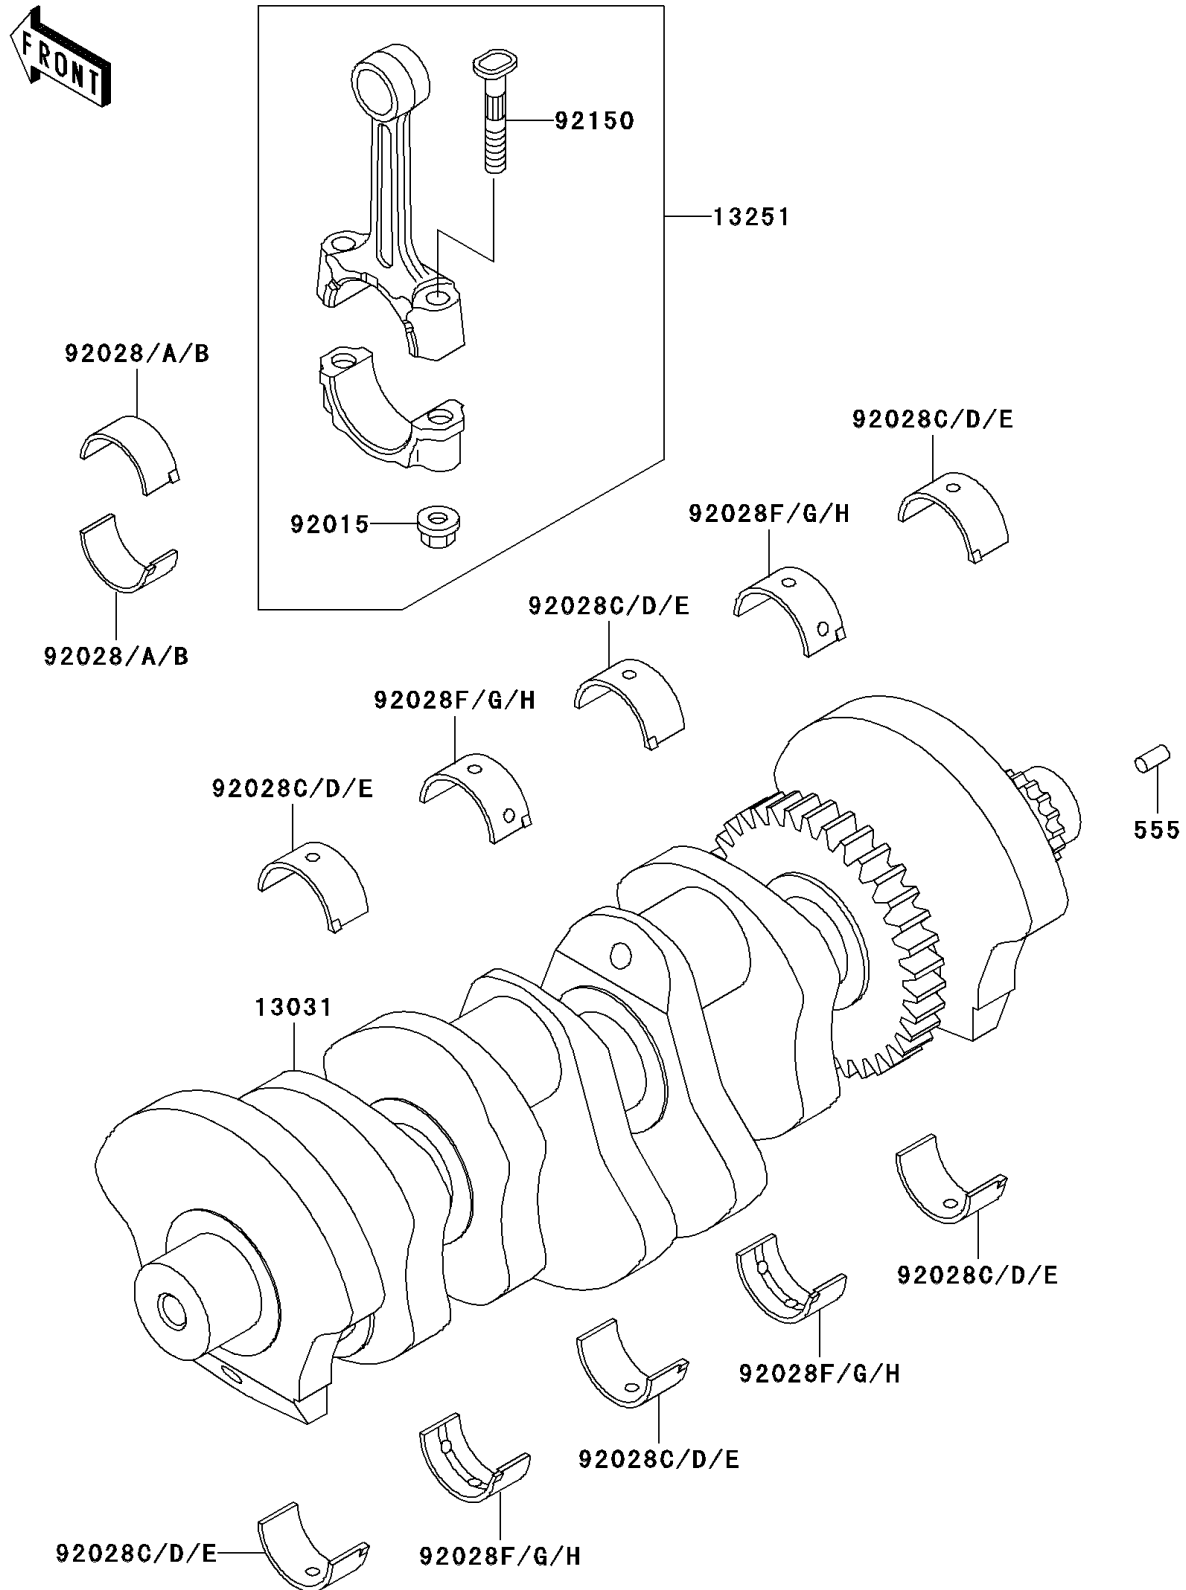

2000 Ninja[®] ZX[™]-7R

PARTS DIAGRAM

Crankshaft

E1321

2000 Ninja® ZX™-7R

PARTS LIST

Crankshaft

ITEM NAME	PART NUMBER	QUANTITY
PIN-SPRING,4X8 (Ref # 555)	555A0408	1
CRANKSHAFT-COMP (Ref # 13031)	13031-1405	1
ROD-ASSY-CONNECTING,G (Ref # 13251)	13251-1097-GG	4
NUT,FLANGED,8MM (Ref # 92015)	92015-1311	8
BUSHING,CONNECTING ROD,BLUE (Ref # 92028)	92028-1623	8
BUSHING,CONNECTING ROD,BLACK (Ref # 92028A)	92028-1624	AR
BUSHING,CONNECTING ROD,BROWN (Ref # 92028B)	92028-1625	AR
BUSHING,CRANKSHAFT,#1&3&5,BLUE (Ref # 92028C)	92028-1626	6
BUSHING,CRANKSHAFT,1&3&5,BLACK (Ref # 92028D)	92028-1627	AR
BUSHING,CRANKSHAFT,1&3&5,BROWN (Ref # 92028E)	92028-1628	AR
BUSHING,CRANKSHAFT,#2,BLUE (Ref # 92028F)	92028-1629	4
BUSHING,CRANKSAHFT,#2,BLACK (Ref # 92028G)	92028-1630	AR
BUSHING,CRANKSAHFT,#2,BROWN (Ref # 92028H)	92028-1631	AR
BOLT,CONNECTING ROD,8MM (Ref # 92150)	92150-1216	8