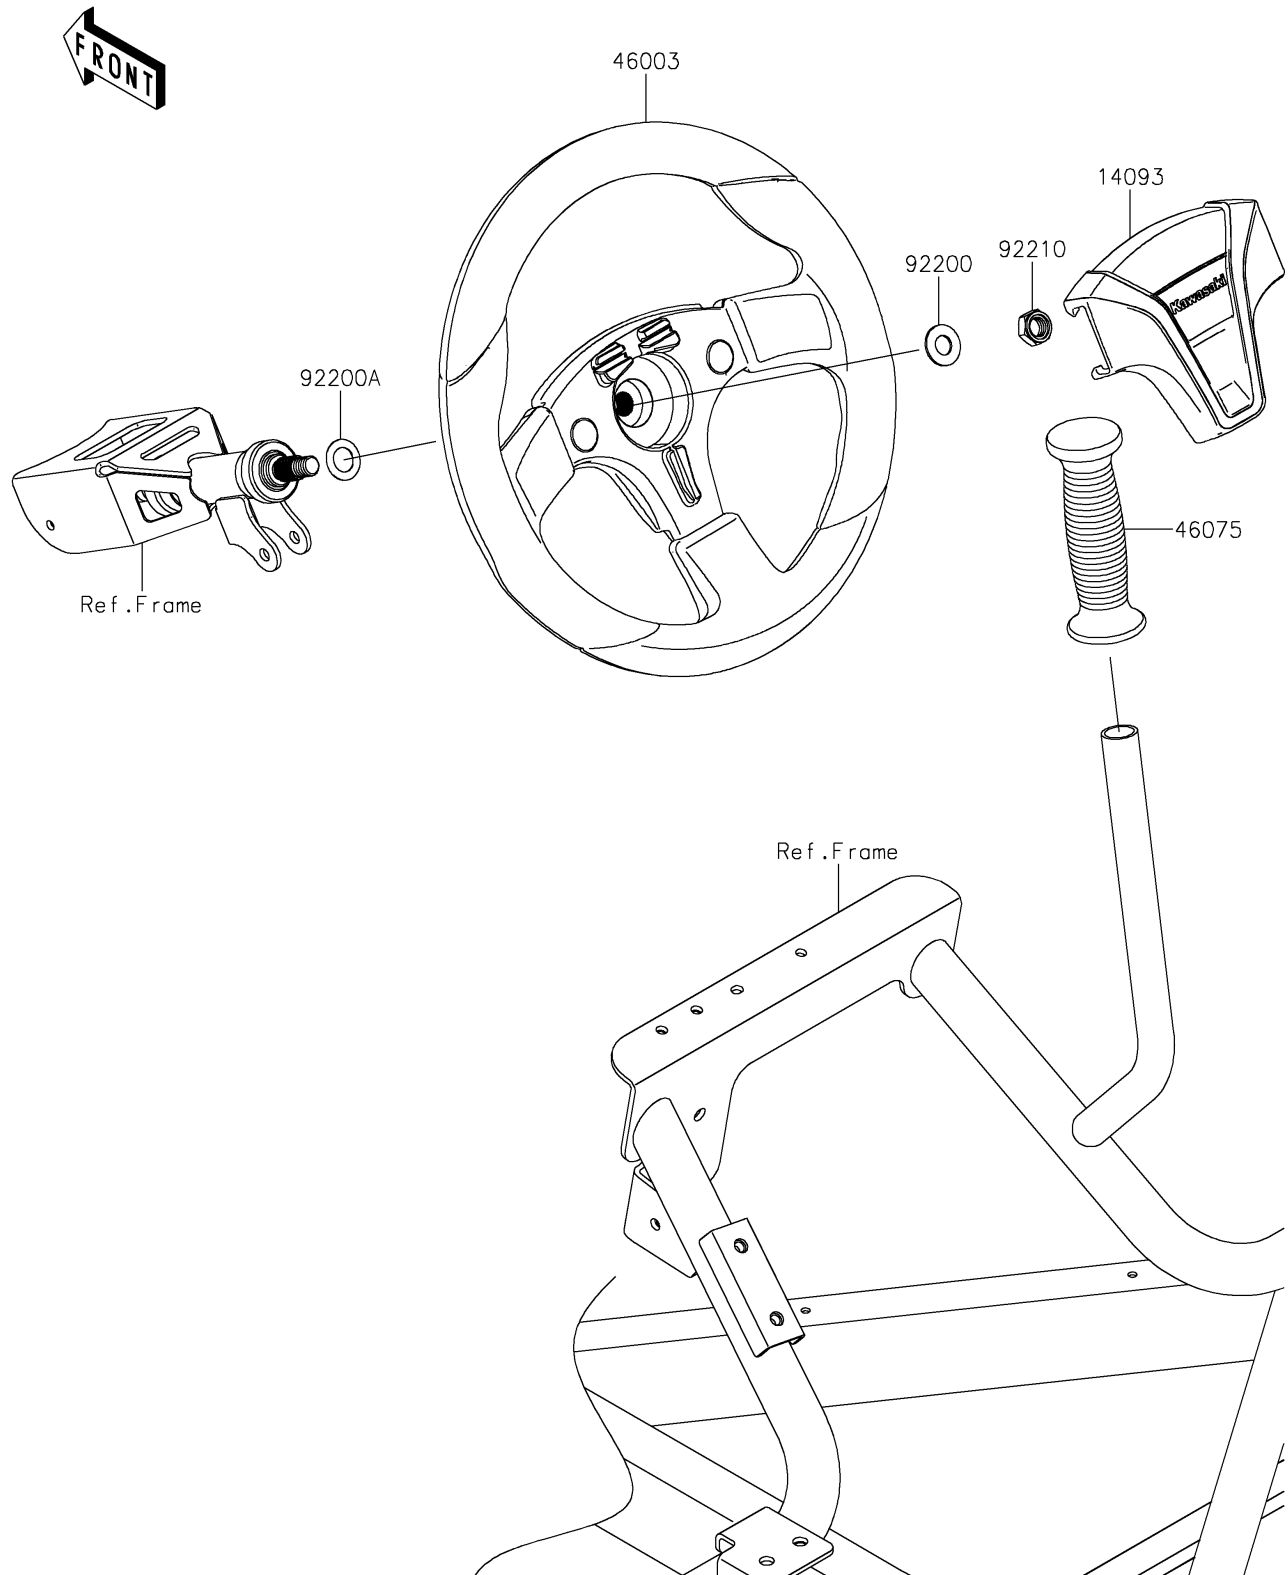

2021 TERYX4™ S LE

PARTS DIAGRAM

Steering Wheel

F2311

2021 TERYX4™ S LE

PARTS LIST

Steering Wheel

ITEM NAME	PART NUMBER	QUANTITY
COVER,HANDLE (Ref # 14093)	14093-0803	1
HANDLE (Ref # 46003)	46003-0809	1
GRIP (Ref # 46075)	46075-0582	1
WASHER,12.1X25X1.6 (Ref # 92200)	92200-0455	1
WASHER,15X25X1.6 (Ref # 92200A)	92200-0460	1
NUT,LOCK,12MM (Ref # 92210)	92210-1249	1