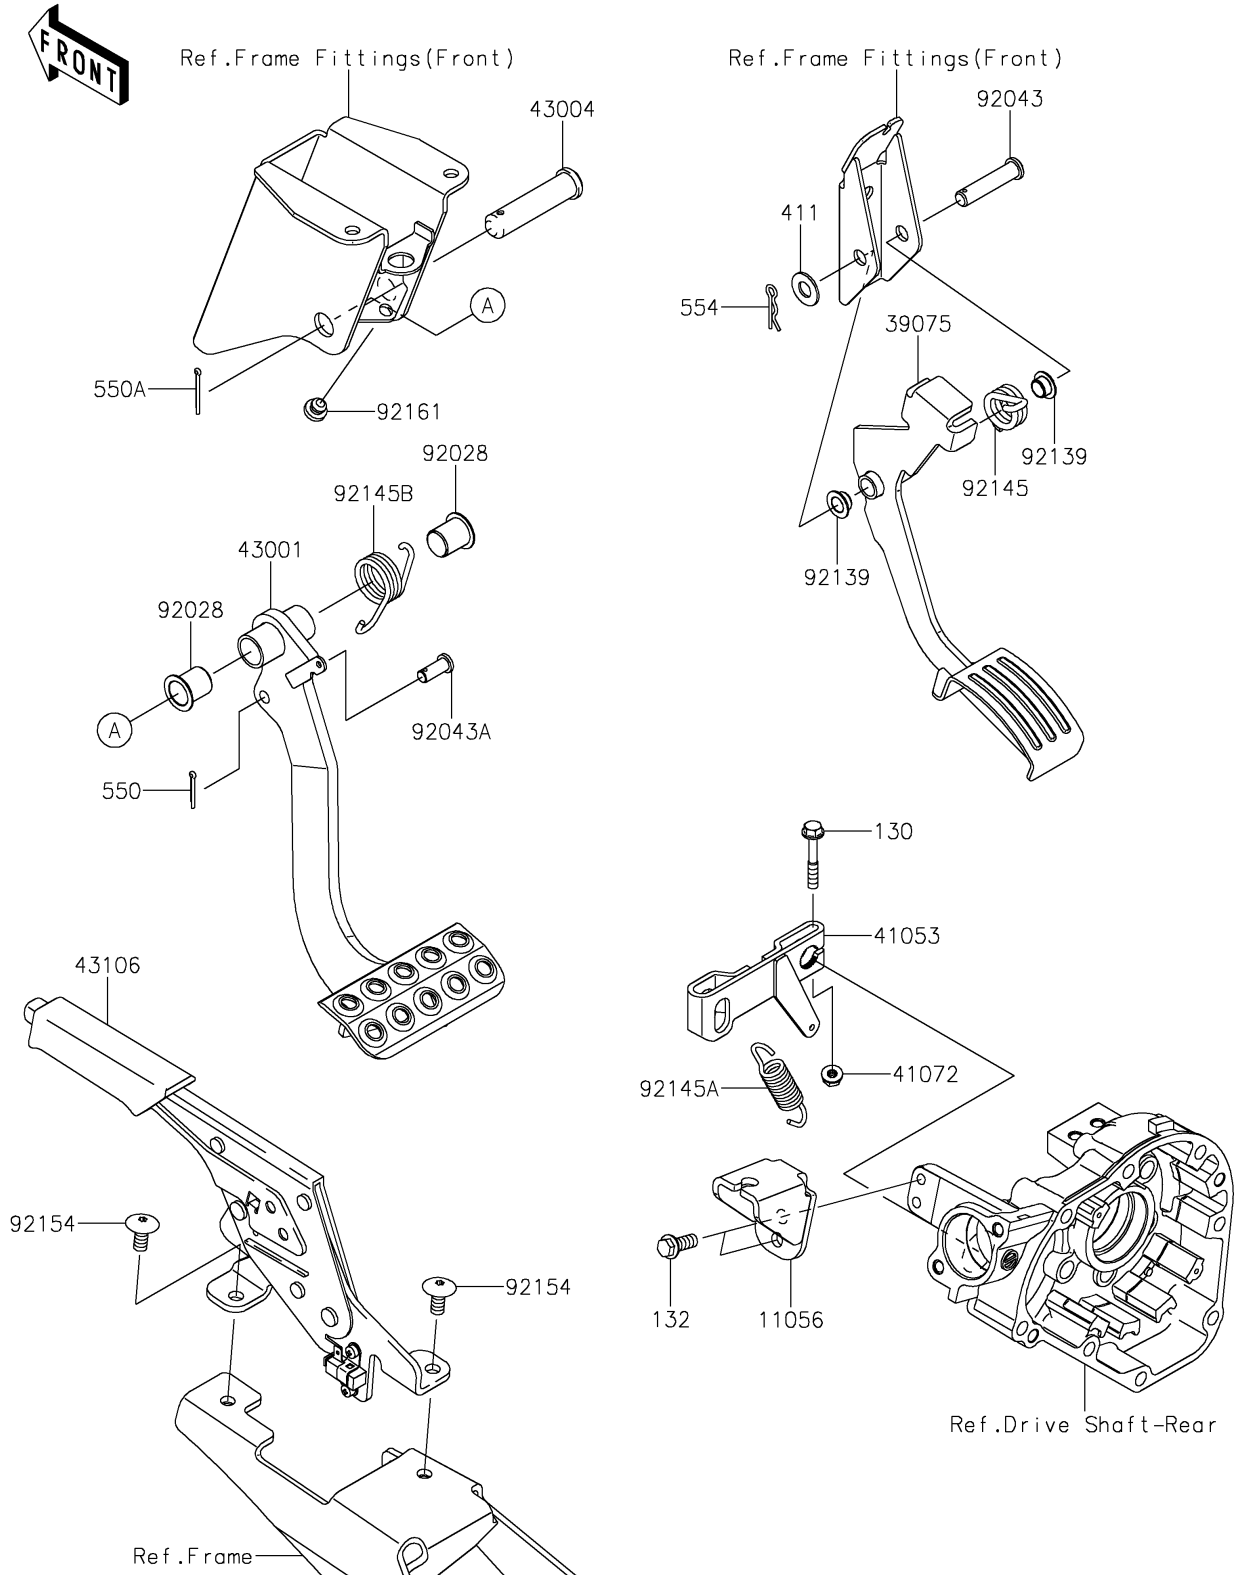

2021 TERYX4™ S

PARTS DIAGRAM

Brake Pedal/Throttle Lever

F2260

2021 TERYX4™ S

PARTS LIST

Brake Pedal/Throttle Lever

ITEM NAME

PART NUMBER

QUANTITY
