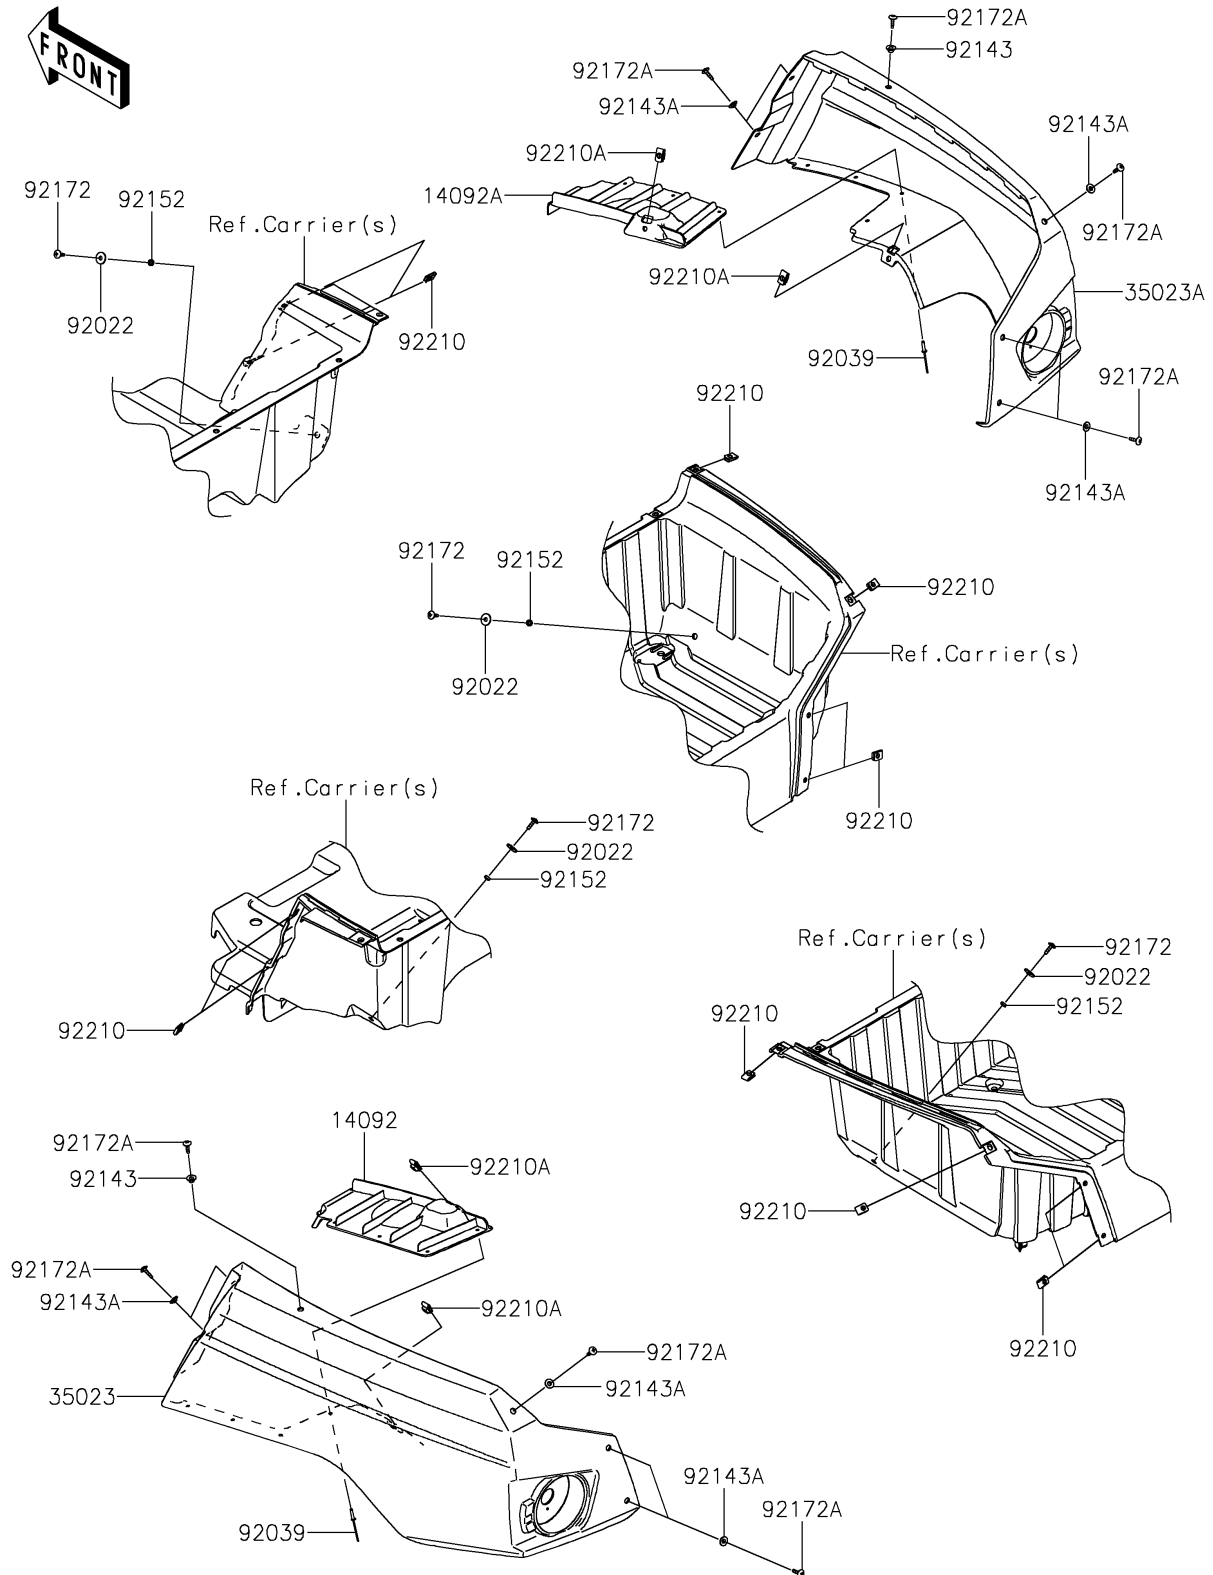

2021 TERYX4™ S LE

PARTS DIAGRAM

Rear Fender(s)

F2172

2021 TERYX4™ S LE

PARTS LIST

Rear Fender(s)

ITEM NAME

PART NUMBER

QUANTITY
