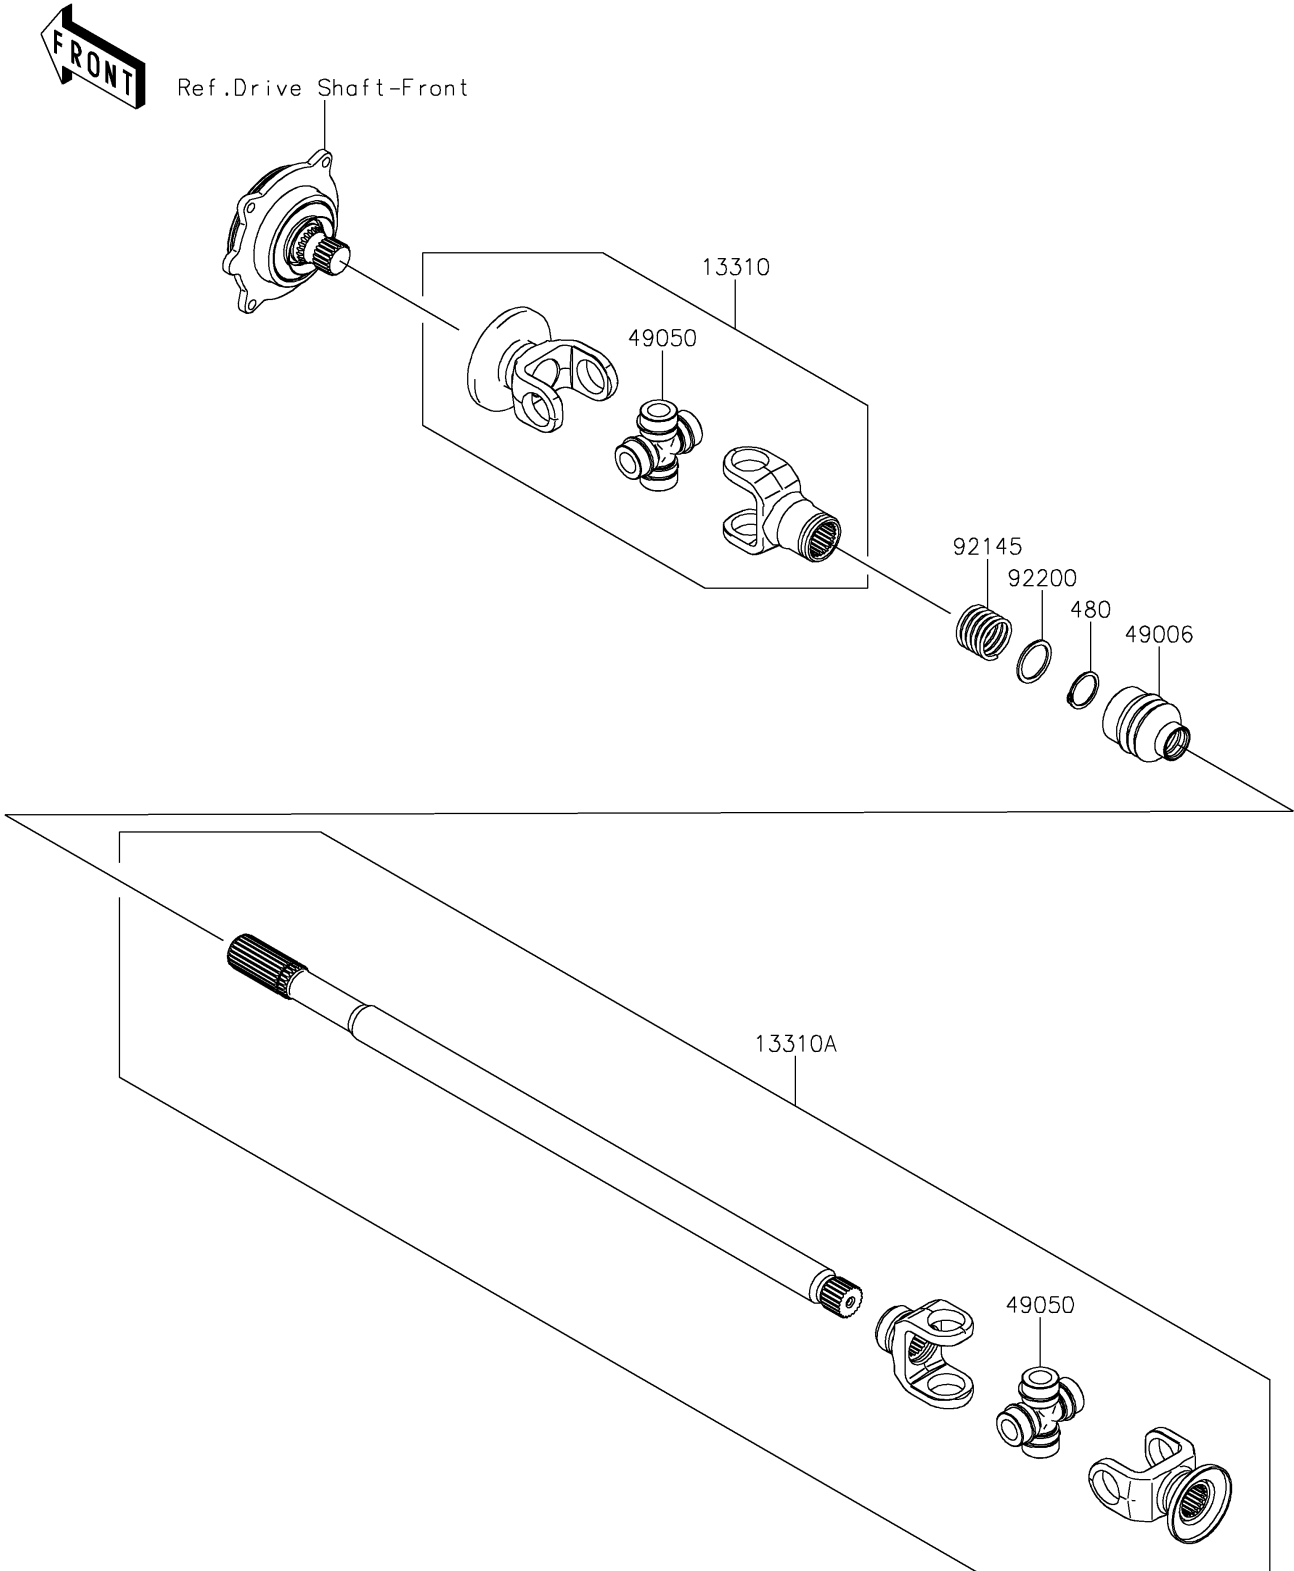

2021 TERYX4™ S

PARTS DIAGRAM

Drive Shaft-Propeller

E3135

2021 TERYX4™ S

PARTS LIST

Drive Shaft-Propeller

ITEM NAME	PART NUMBER	QUANTITY
SHAFT-ASSY,FRONT GEAR SIDE (Ref # 13310)	13310-0031	1
SHAFT-ASSY,FRONT ENG SIDE (Ref # 13310A)	13310-0032	1
BOOT,GEAR ASSY SIDE (Ref # 49006)	49006-0108	1
SPIDER (Ref # 49050)	49050-0034	2
SPRING (Ref # 92145)	92145-0823	1
WASHER,25X31X1.5 (Ref # 92200)	92200-0600	1
CIRCLIP-TYPE-C,24MM (Ref # 480)	480J2400	1