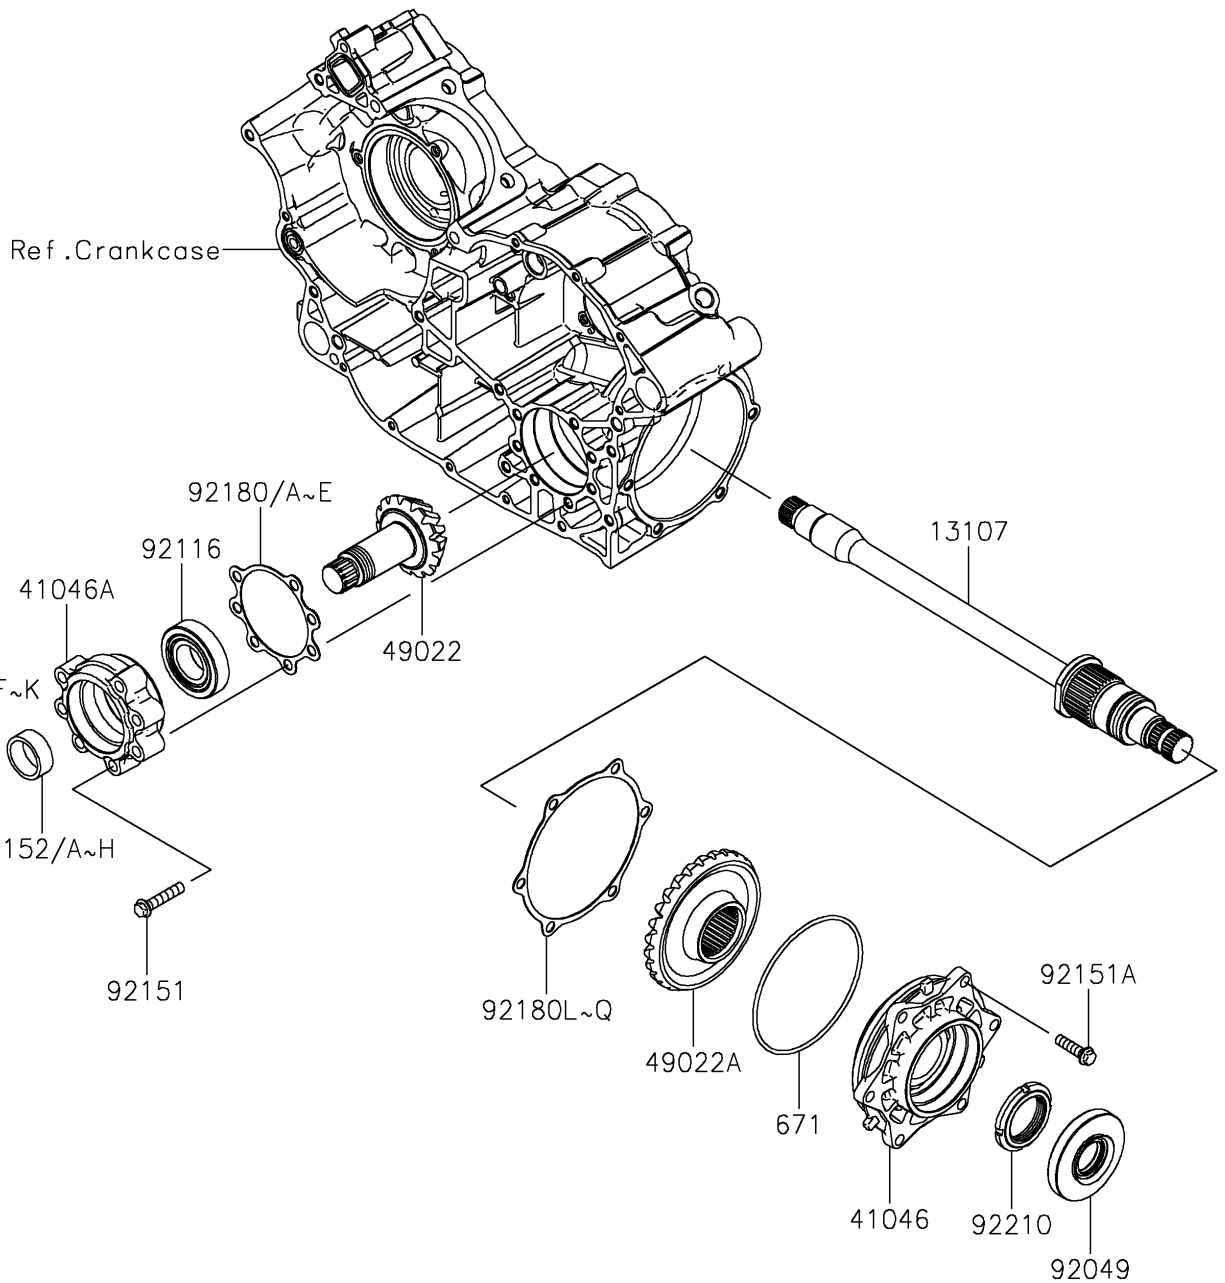

2021 TERYX4™ S

PARTS DIAGRAM

Front Bevel Gear

E3131

2021 TERYX4™ S

PARTS LIST

Front Bevel Gear

Kawasaki

Let the Good Times Roll®

ITEM NAME

PART NUMBER

QUANTITY
