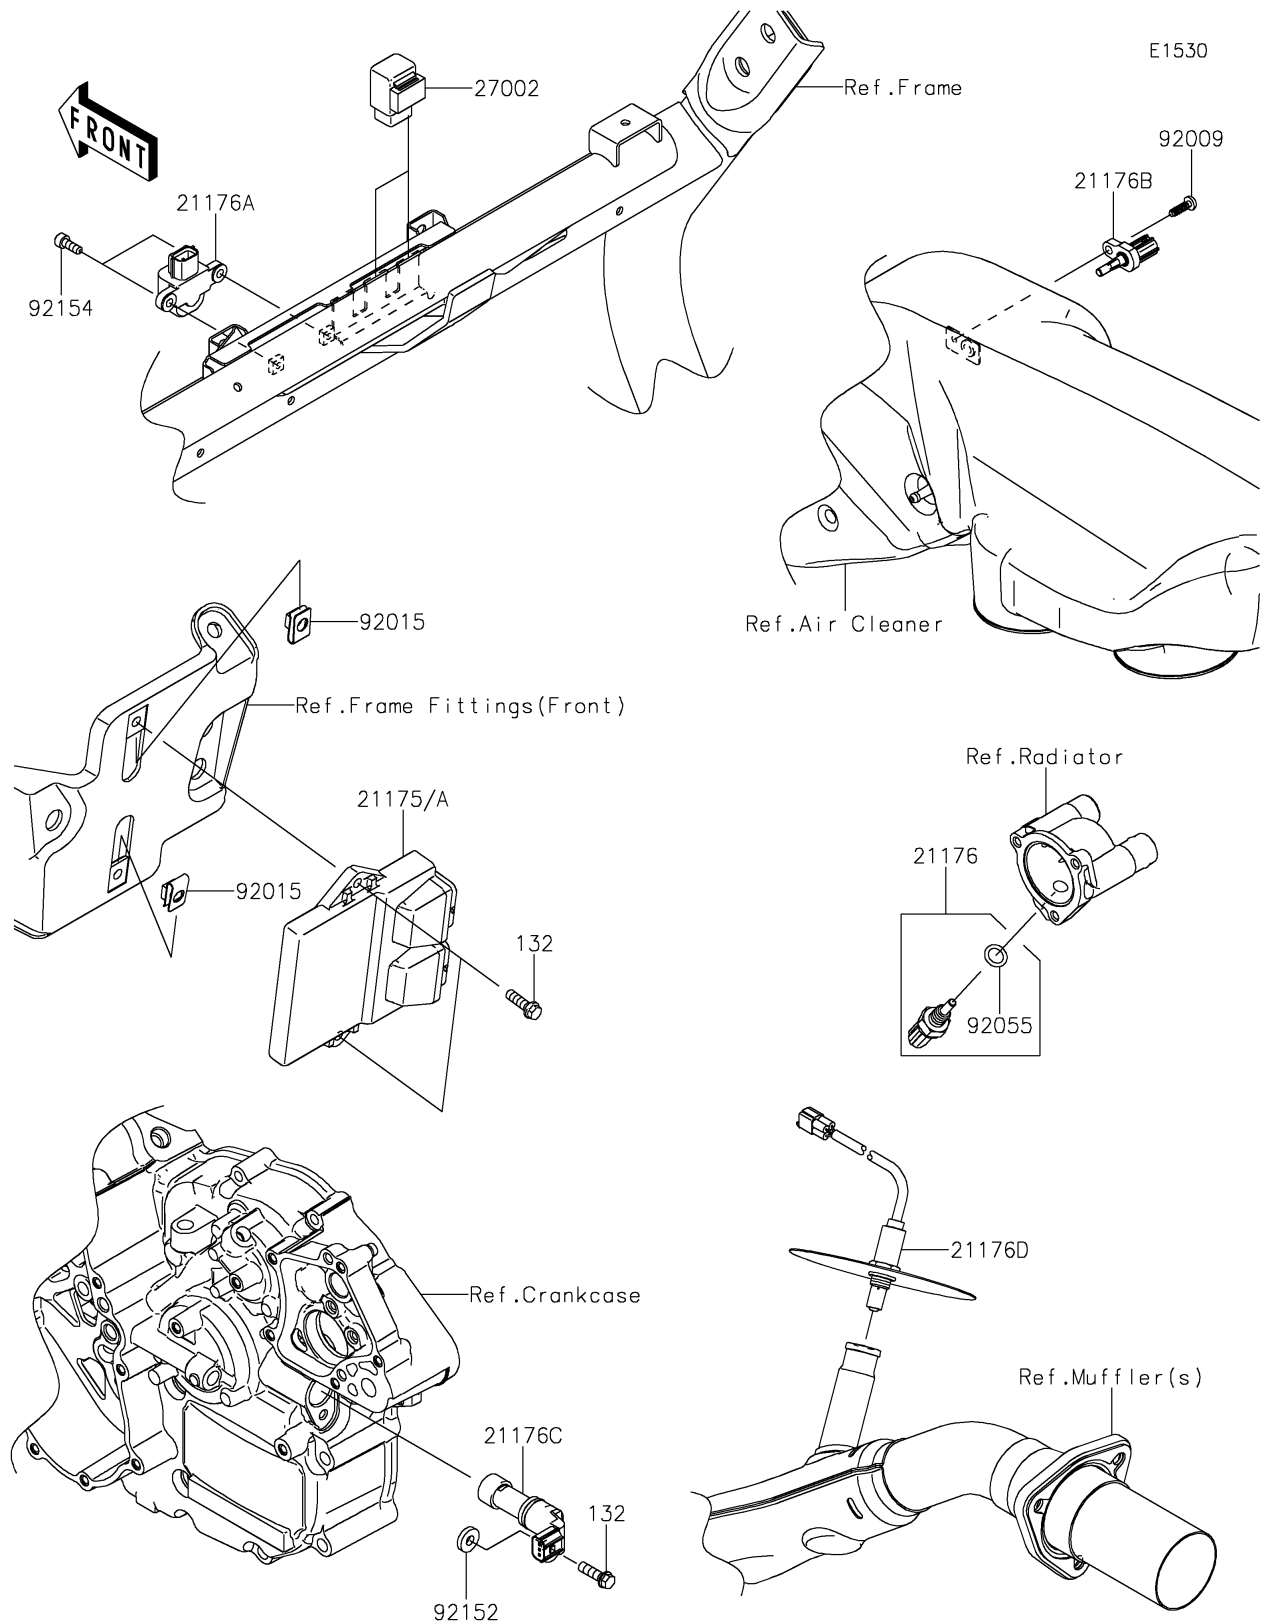

2021 TERYX4™ S LE

PARTS DIAGRAM

Fuel Injection

2021 TERYX4™ S LE

PARTS LIST

Fuel Injection

ITEM NAME	PART NUMBER	QUANTITY
CONTROL UNIT-ELECTRONIC (Ref # 21175)	21175-1151	1
CONTROL UNIT-ELECTRONIC (Ref # 21175A)	21175-1258	1
SENSOR,WATER TEMP (Ref # 21176)	21176-0009	1
SENSOR,VEHICLE-DOWN (Ref # 21176A)	21176-0026	1
SENSOR,AIR TEMPERATURE (Ref # 21176B)	21176-0048	1
SENSOR,SPEED (Ref # 21176C)	21176-0712	1
SENSOR,OXYGEN (Ref # 21176D)	21176-0935	1
RELAY-ASSY (Ref # 27002)	27002-1062	2
SCREW,TAPPING,5X16 (Ref # 92009)	92009-1984	1
NUT,6MM (Ref # 92015)	92015-1602	2
RING-O,9.5X1.9 (Ref # 92055)	92055-0016	1
COLLAR,6.5X16X3.2 (Ref # 92152)	92152-1975	1
BOLT,SOCKET,5X14 (Ref # 92154)	92154-1841	2
BOLT-FLANGED-SMALL,6X20 (Ref # 132)	132BA0620	3