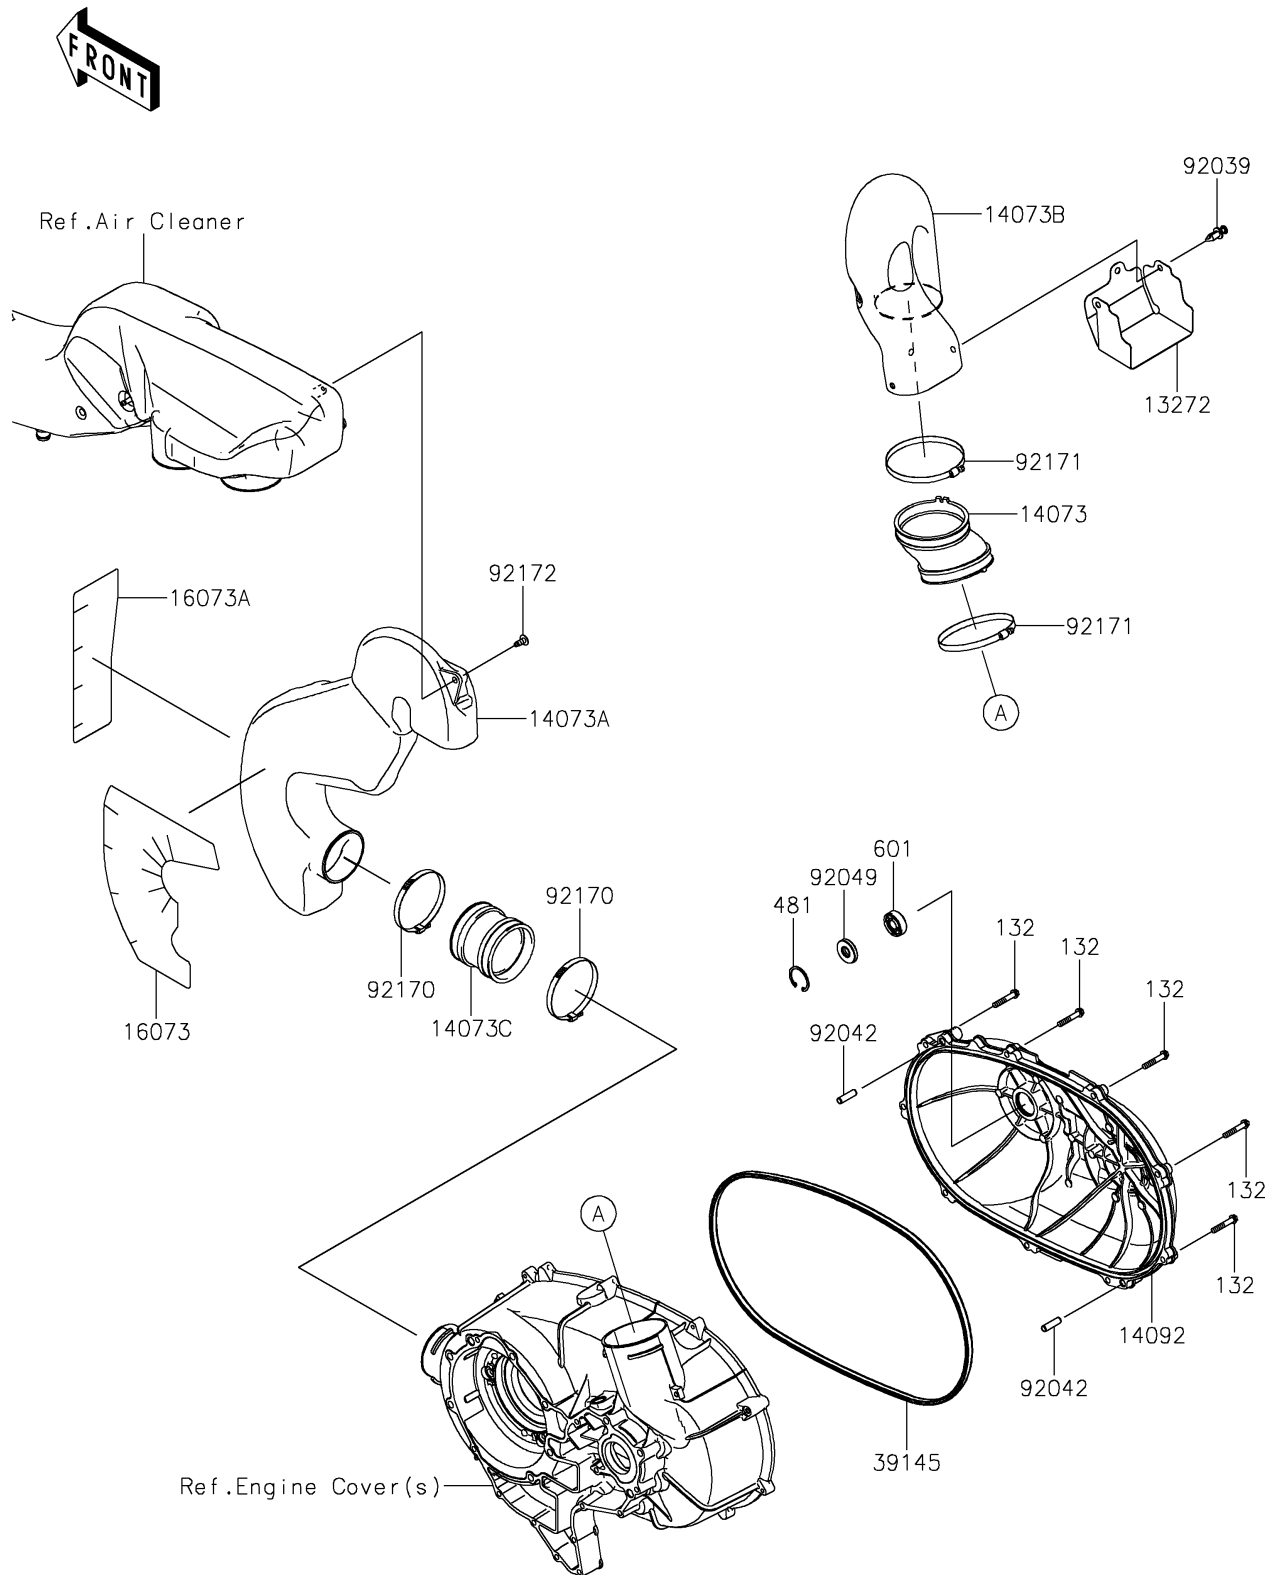

2021 TERYX4™ Camo

PARTS DIAGRAM

Converter Cover

E1393

2021 TERYX4™ Camo

PARTS LIST

Converter Cover

ITEM NAME	PART NUMBER	QUANTITY
PLATE (Ref # 13272)	13272-2060	1
DUCT,JOINT (Ref # 14073)	14073-0307	1
DUCT,INTAKE (Ref # 14073A)	14073-0760	1
DUCT,EXHAUST (Ref # 14073B)	14073-0839	1
DUCT,JOINT (Ref # 14073C)	14073-1805	1
COVER,CVT (Ref # 14092)	14092-0266	1
INSULATOR (Ref # 16073)	16073-0843	1
INSULATOR (Ref # 16073A)	16073-0844	1
TRIM-SEAL,CVT COVER (Ref # 39145)	39145-0043	1
RIVET (Ref # 92039)	92039-0776	3
PIN,DOWEL,8X28 (Ref # 92042)	92042-050	2
SEAL-OIL,12X32X5.8 (Ref # 92049)	92049-0167	1
CLAMP (Ref # 92170)	92170-1763	2
CLAMP (Ref # 92171)	92171-1383	2
SCREW (Ref # 92172)	92172-0297	1
BOLT-FLANGED-SMALL,6X35 (Ref # 132)	132BA0635	9
CIRCLIP-TYPE-C,32MM (Ref # 481)	481J3200	1
BEARING-BALL (Ref # 601)	601A6201	1