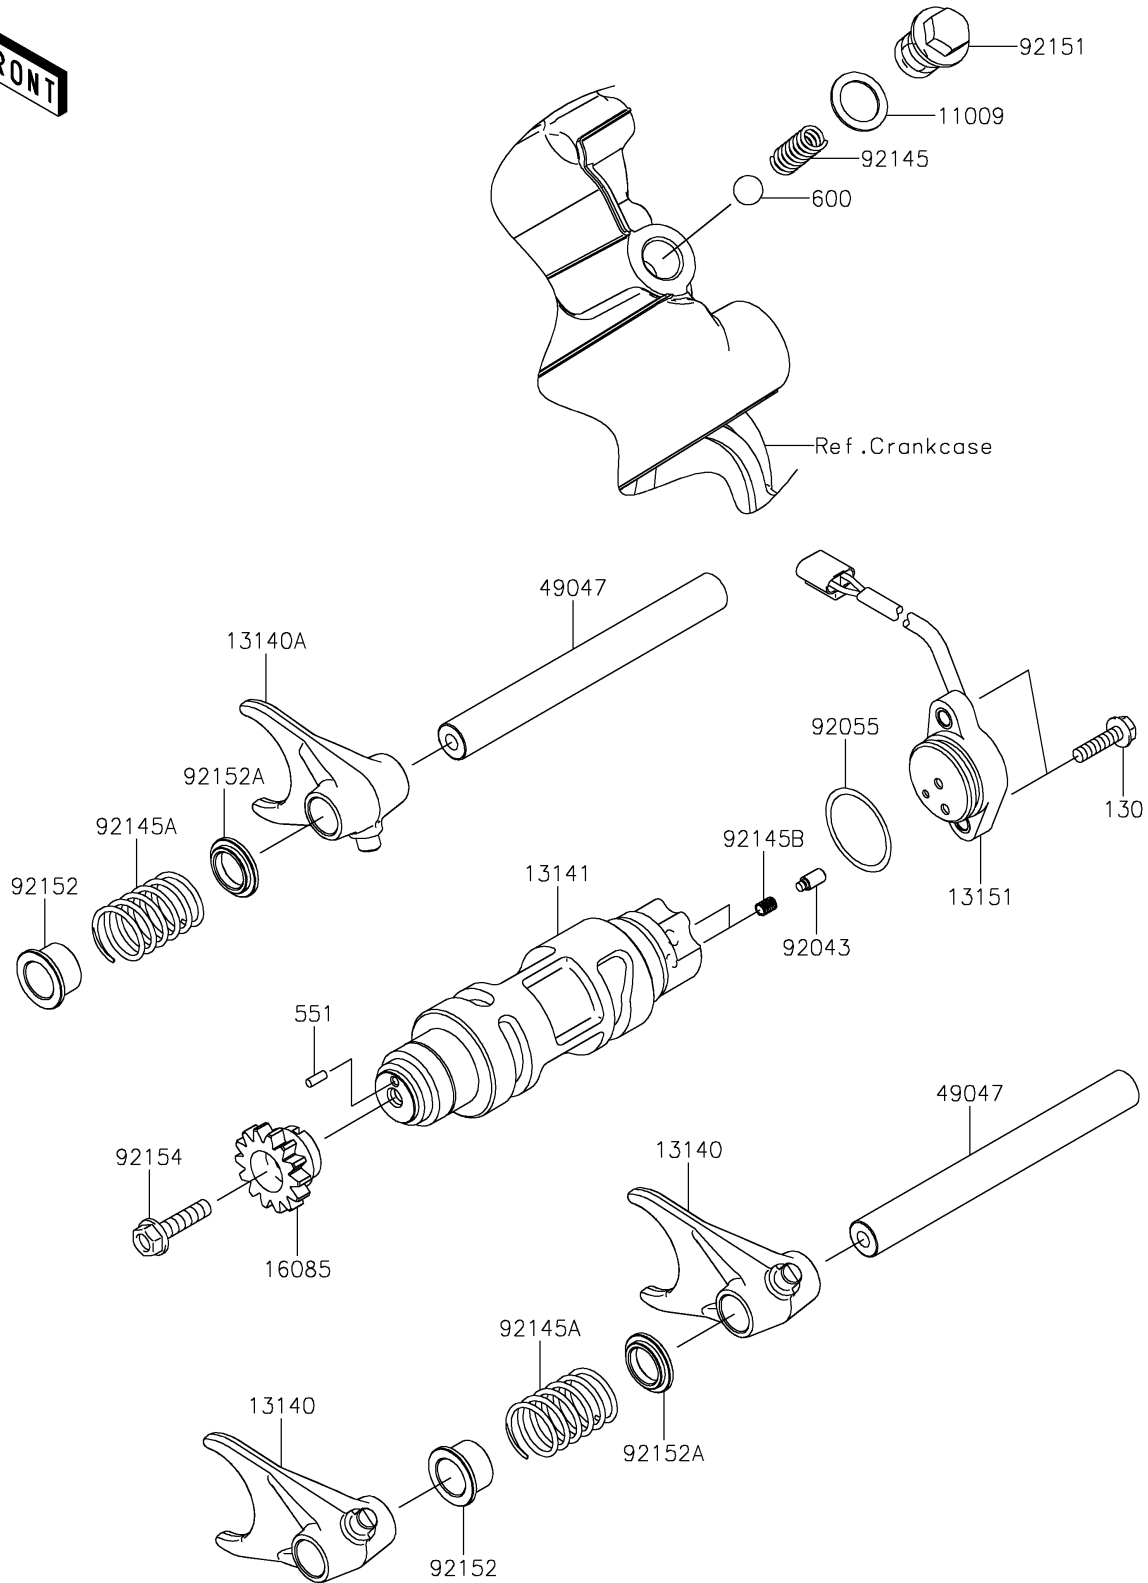

2021 TERYX4™ S

PARTS DIAGRAM

Gear Change Drum/Shift Fork(s)

E1362

2021 TERYX4™ S

PARTS LIST

Gear Change Drum/Shift Fork(s)

ITEM NAME

PART NUMBER

QUANTITY
