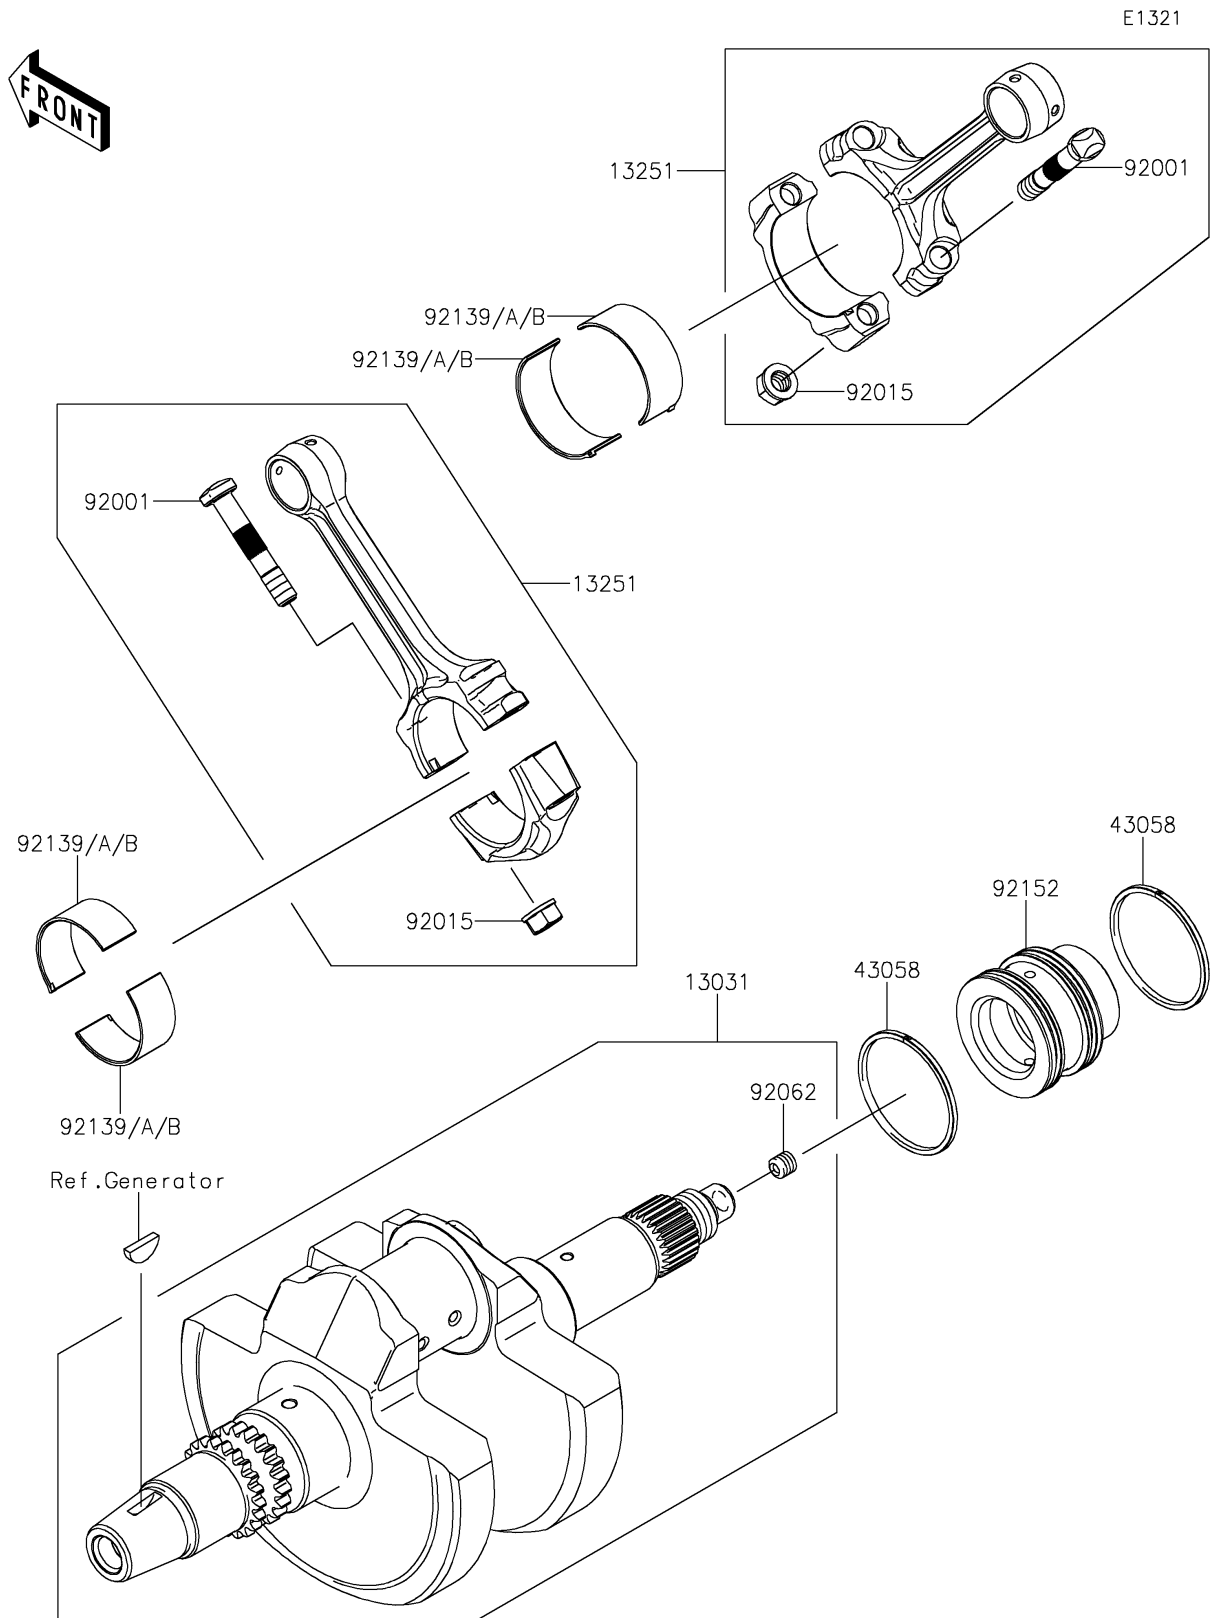

2021 TERYX4™ S

PARTS DIAGRAM

Crankshaft

2021 TERYX4™ S

PARTS LIST

Crankshaft

ITEM NAME	PART NUMBER	QUANTITY
CRANKSHAFT-COMP (Ref # 13031)	13031-0983	1
ROD-ASSY-CONNECTING (Ref # 13251)	13251-0709	2
RING (Ref # 43058)	43058-0702	2
BOLT,CONNECTING ROD (Ref # 92001)	92001-1980	4
NUT,FLANGED,8MM (Ref # 92015)	92015-1311	4
NOZZLE,8X8,SILVER (Ref # 92062)	92062-1082	1
BUSHING,CONNECTING ROD,GREEN (Ref # 92139)	92139-0764	AR
BUSHING,CONNECTING ROD,YELLOW (Ref # 92139A)	92139-0765	4
BUSHING,CONNECTING ROD,BROWN (Ref # 92139B)	92139-0766	AR
COLLAR,CRANK-CLUTCH (Ref # 92152)	92152-0956	1