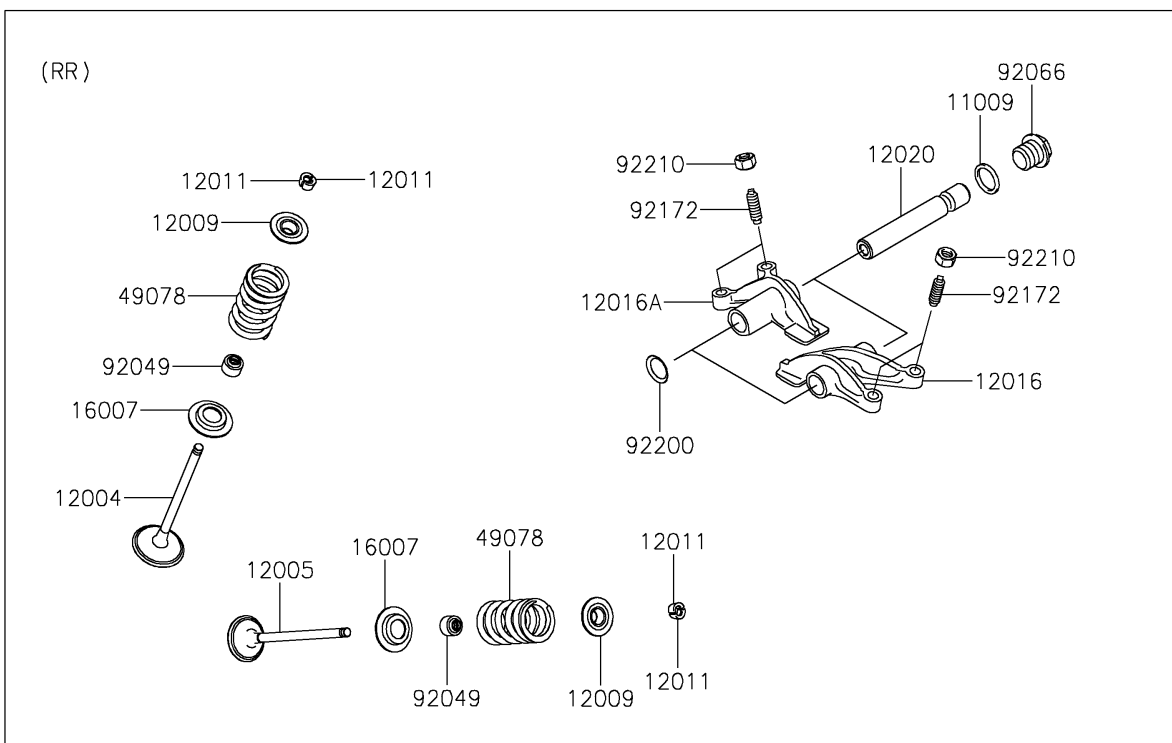

2021 TERYX4™ S

PARTS DIAGRAM

Valve(s)

E1210

2021 TERYX4™ S

PARTS LIST

Valve(s)

ITEM NAME

PART NUMBER

QUANTITY
