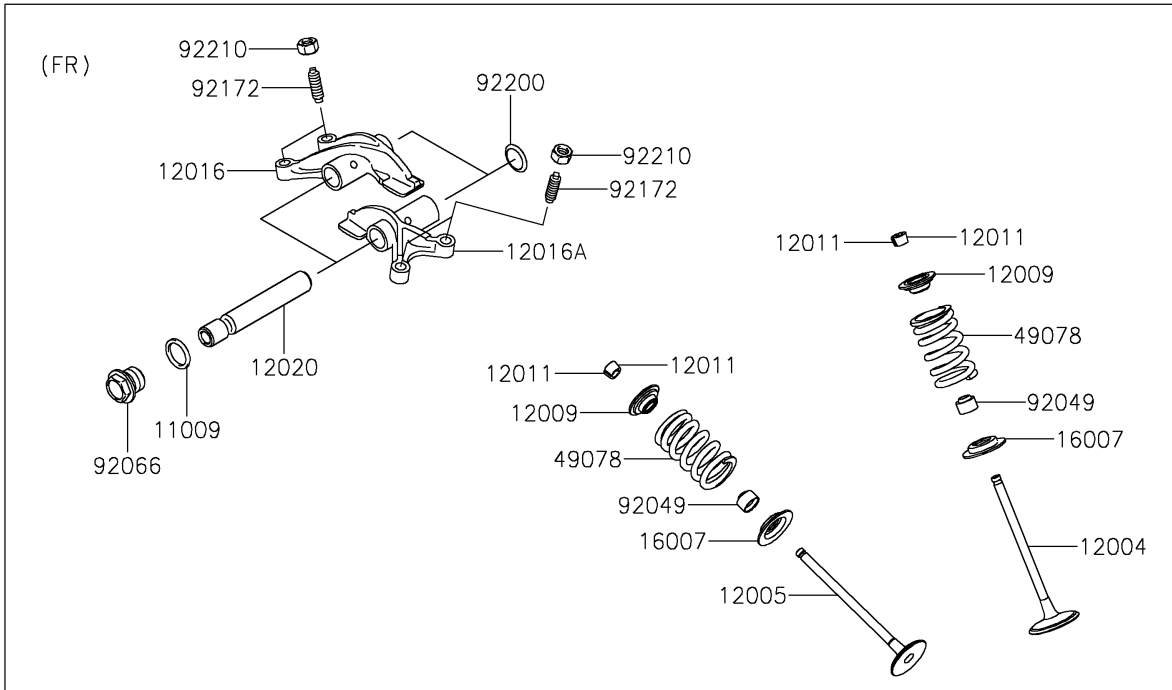

2021 TERYX4™ S

PARTS DIAGRAM

Valve(s)

E1210

2021 TERYX4™ S

PARTS LIST

Valve(s)

ITEM NAME

PART NUMBER

QUANTITY
