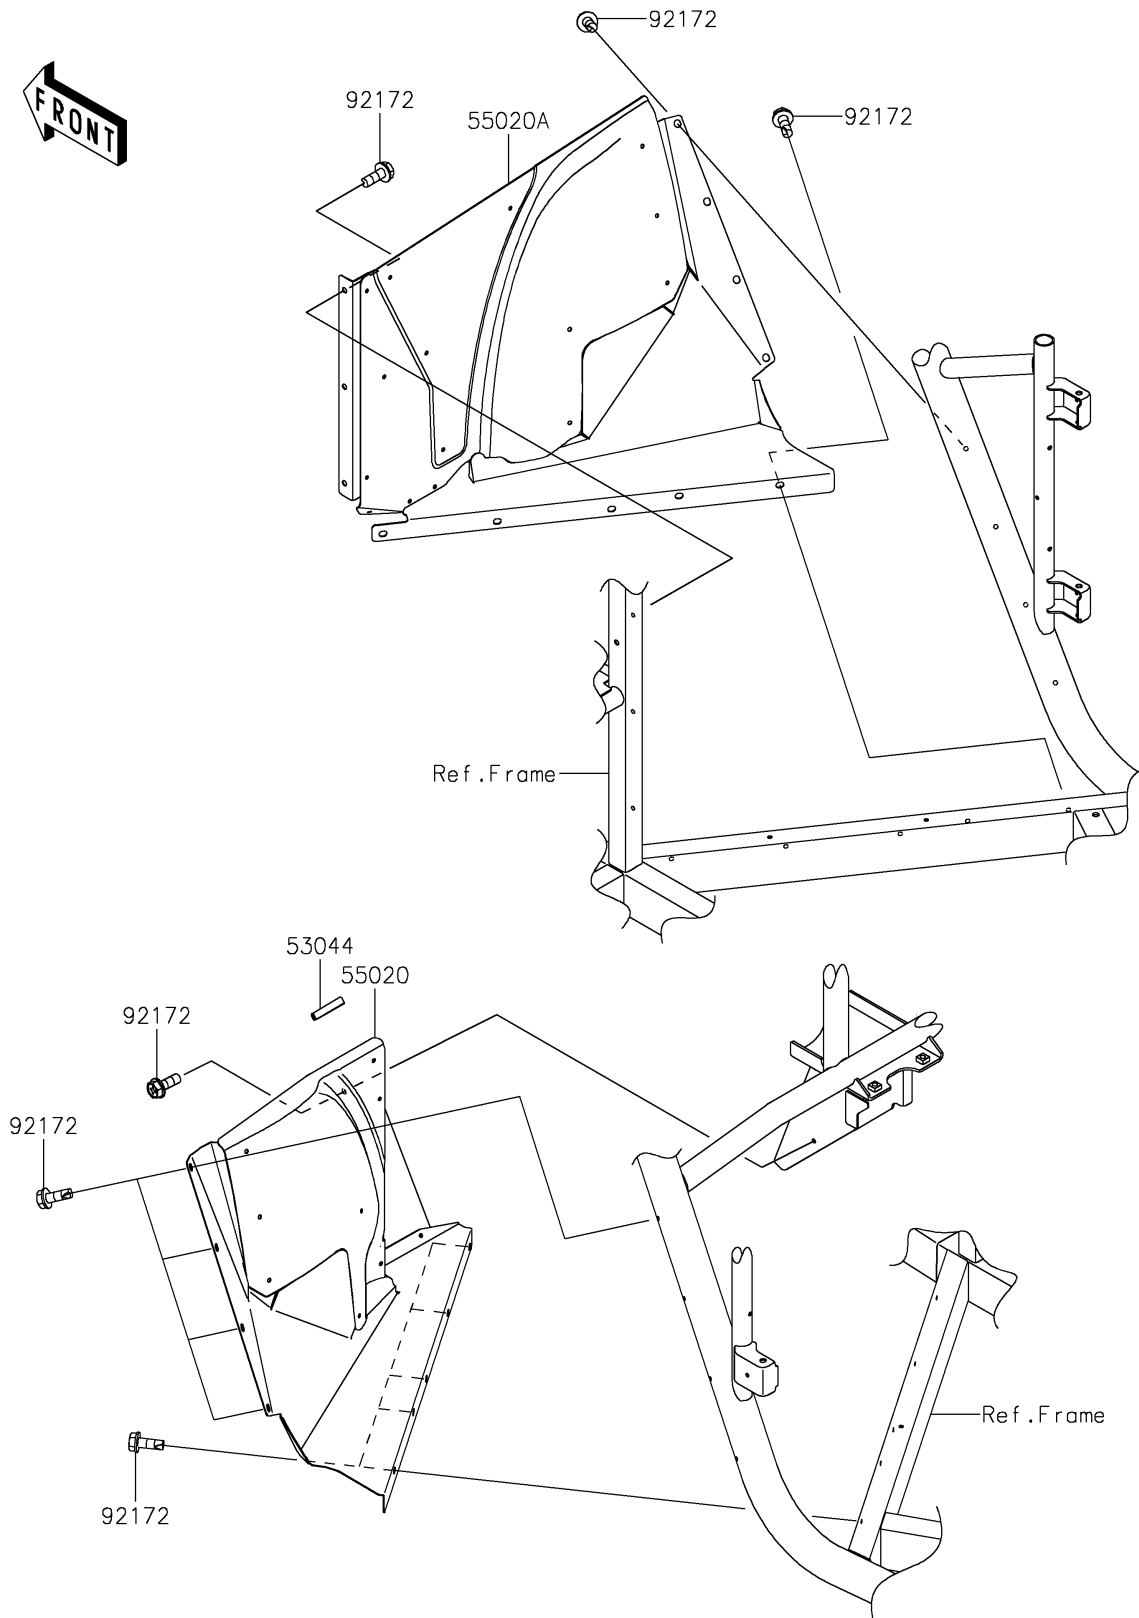

## PARTS DIAGRAM

### Guard(s)

F2680

## PARTS LIST

### Guard(s)

ITEM NAME	PART NUMBER	QUANTITY
TRIM,L=50 (Ref # 53044)	53044-0699	1
GUARD,1PIECE,LH (Ref # 55020)	55020-2167	1
GUARD,1PIECE,RH (Ref # 55020A)	55020-2168	1
SCREW,TAPPING,6X16 (Ref # 92172)	92172-1388	22