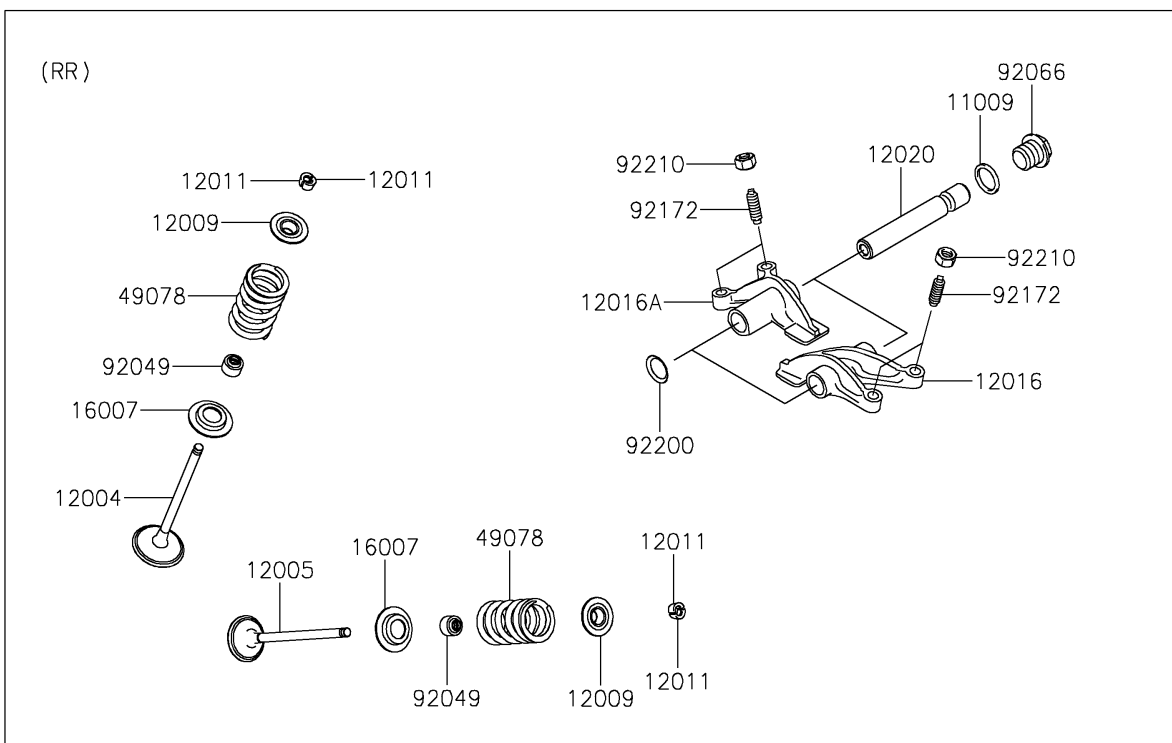

2021 TERYX[®] S

PARTS DIAGRAM

Valve(s)

E1210

2021 TERYX[®] S

PARTS LIST

Valve(s)

Kawasaki

Let the Good Times Roll[®]

ITEM NAME

PART NUMBER

QUANTITY
