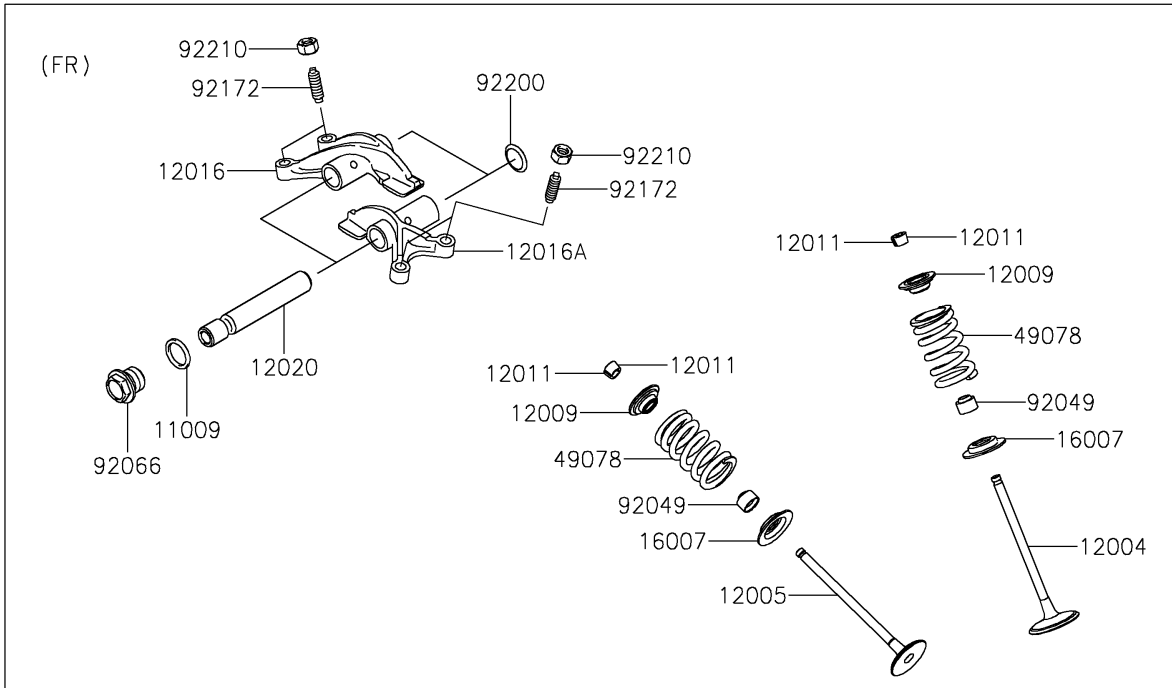

2021 TERYX[®] S

PARTS DIAGRAM

Valve(s)

E1210

2021 TERYX[®] S

PARTS LIST

Valve(s)

Kawasaki

Let the Good Times Roll[®]

ITEM NAME

PART NUMBER

QUANTITY
