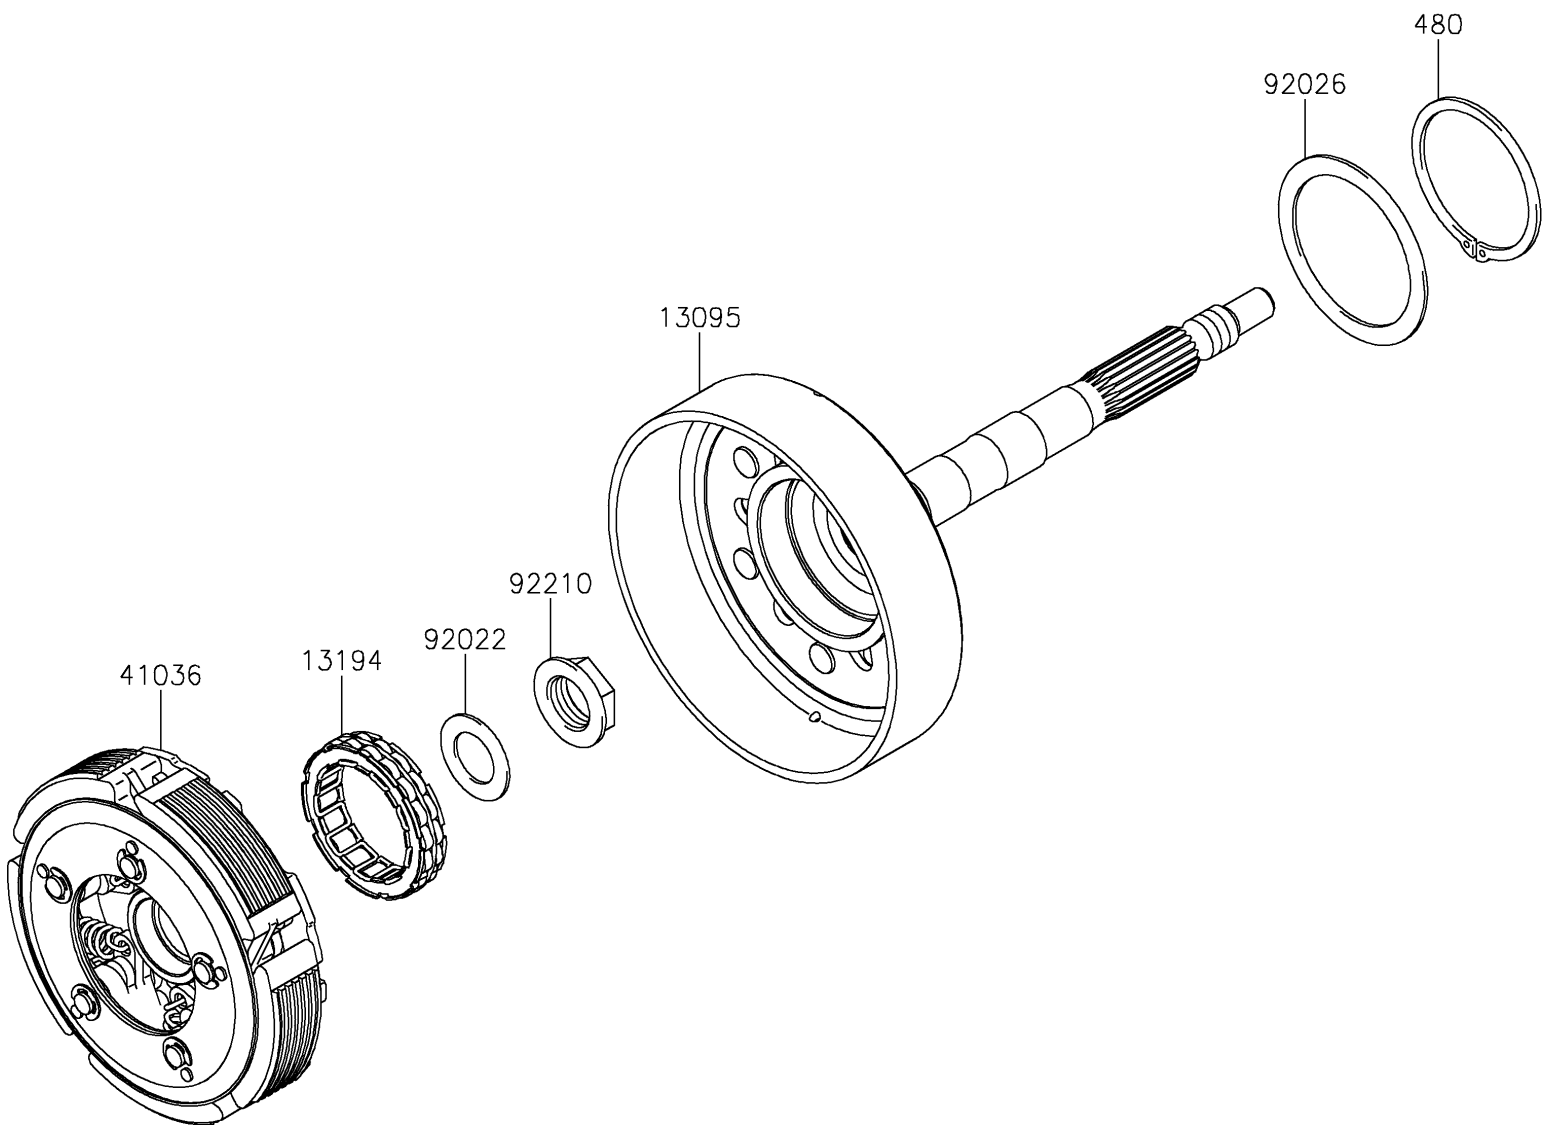

2021 TERYX4™ CAMO

PARTS DIAGRAM

Clutch

E1350

2021 TERYX4™ CAMO

PARTS LIST

Clutch

ITEM NAME

PART NUMBER

QUANTITY
