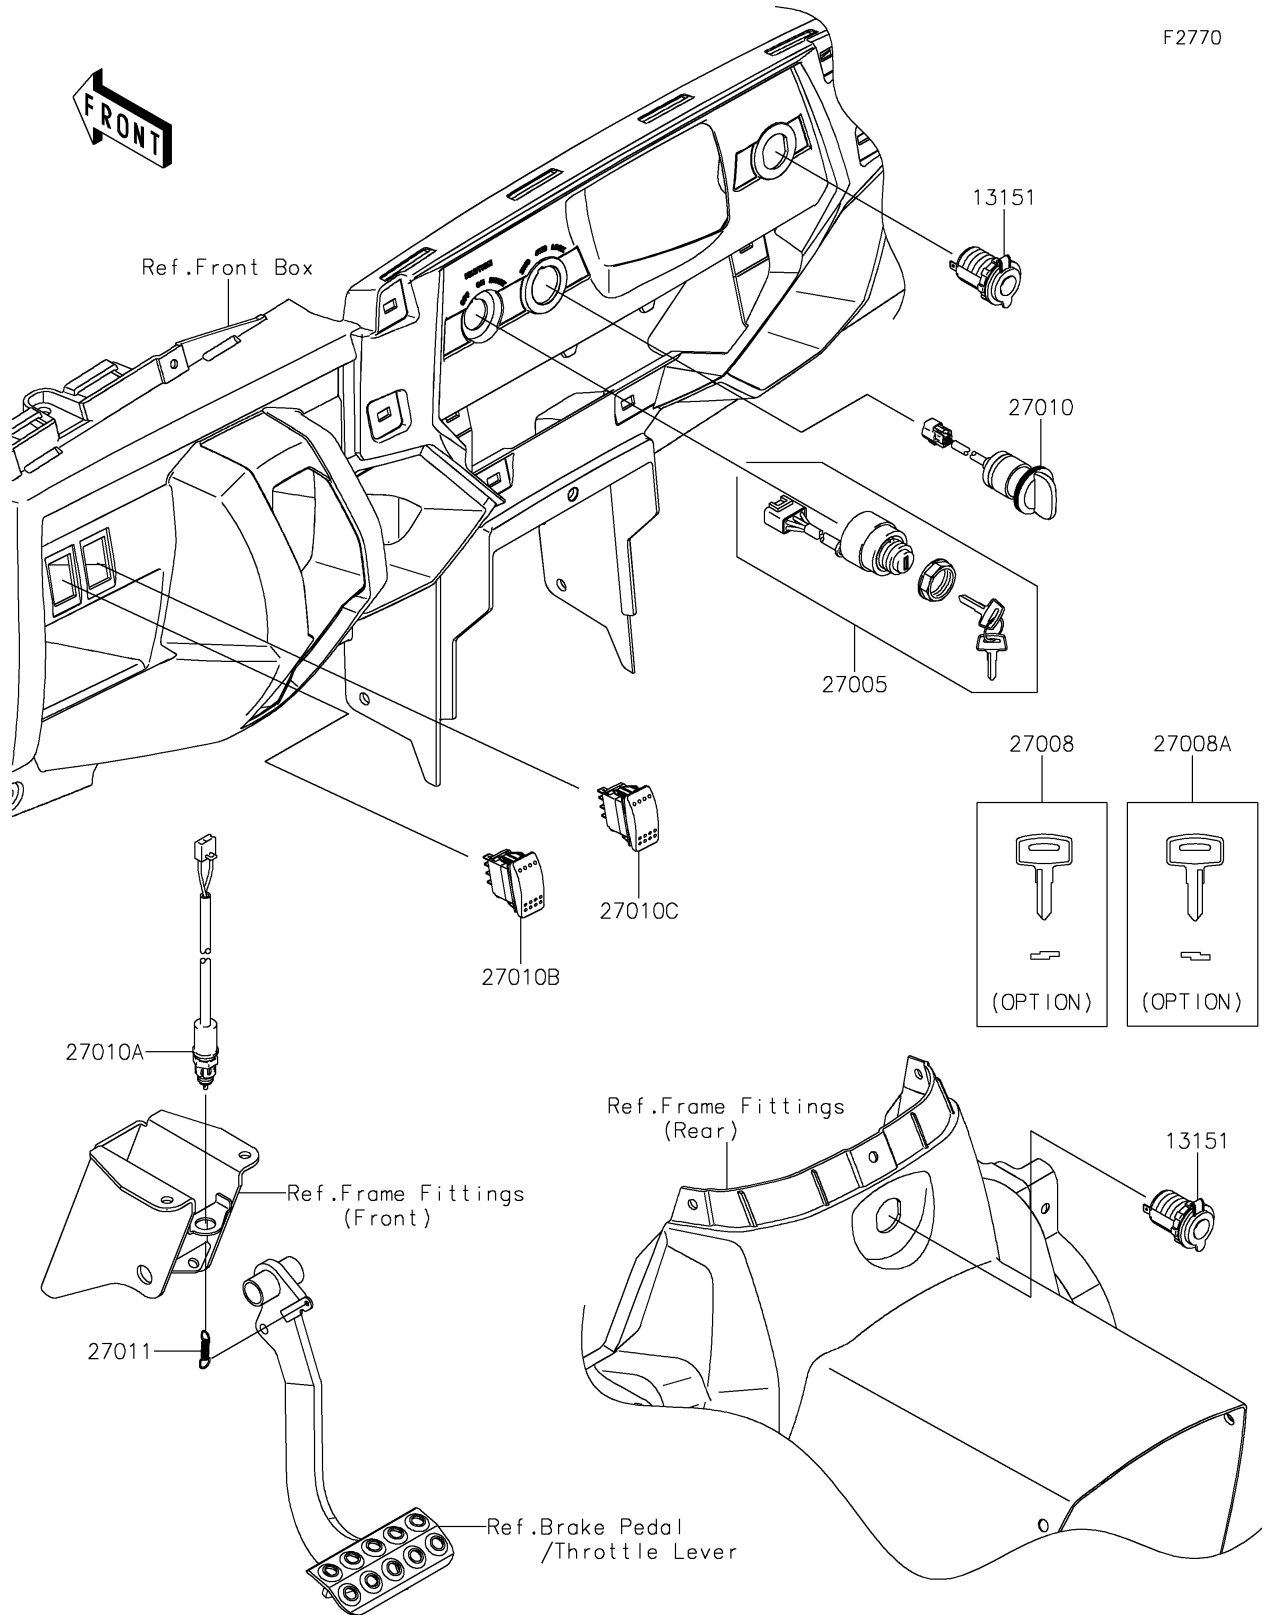

2021 TERYX4™ LE

PARTS DIAGRAM

Ignition Switch

2021 TERYX4™ LE

PARTS LIST

Ignition Switch

ITEM NAME

PART NUMBER

QUANTITY
