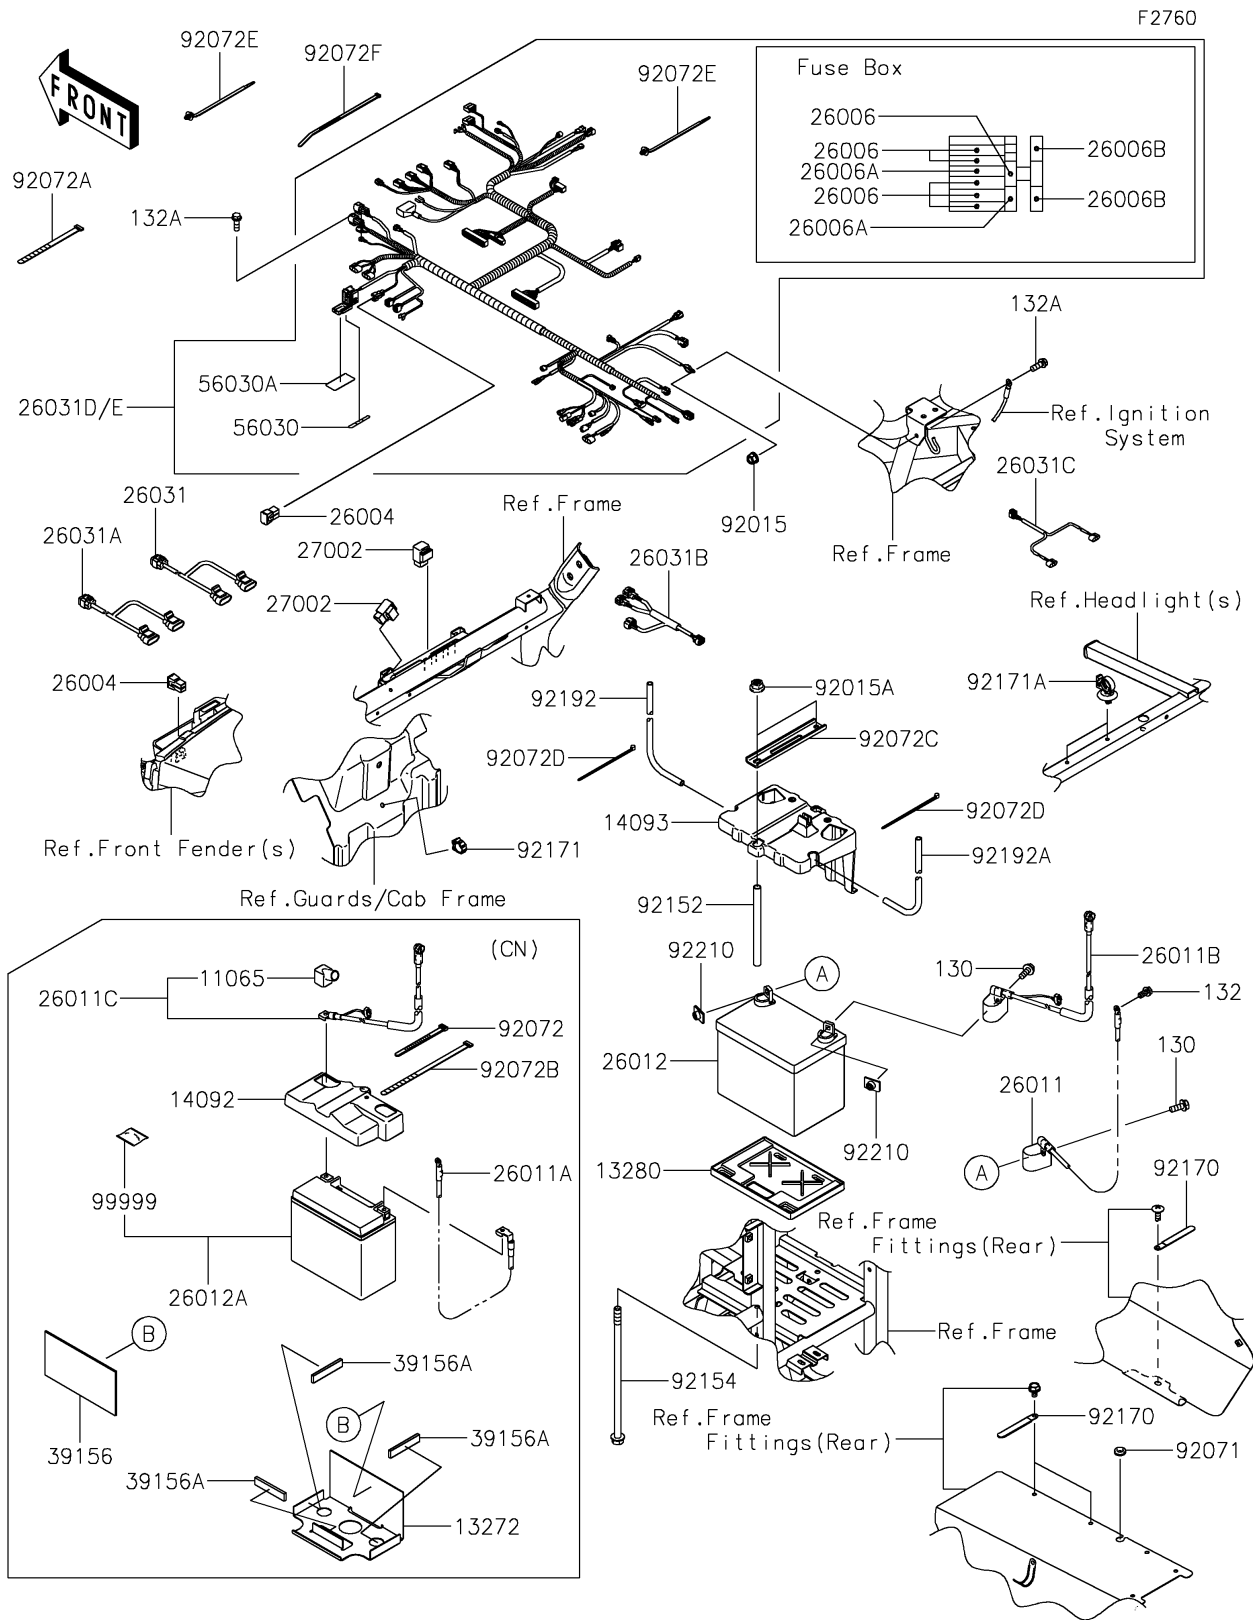

2021 TERYX4™ LE

PARTS DIAGRAM

Chassis Electrical Equipment

2021 TERYX4™ LE

PARTS LIST

Chassis Electrical Equipment

Kawasaki

Let the Good Times Roll®

ITEM NAME

PART NUMBER

QUANTITY
