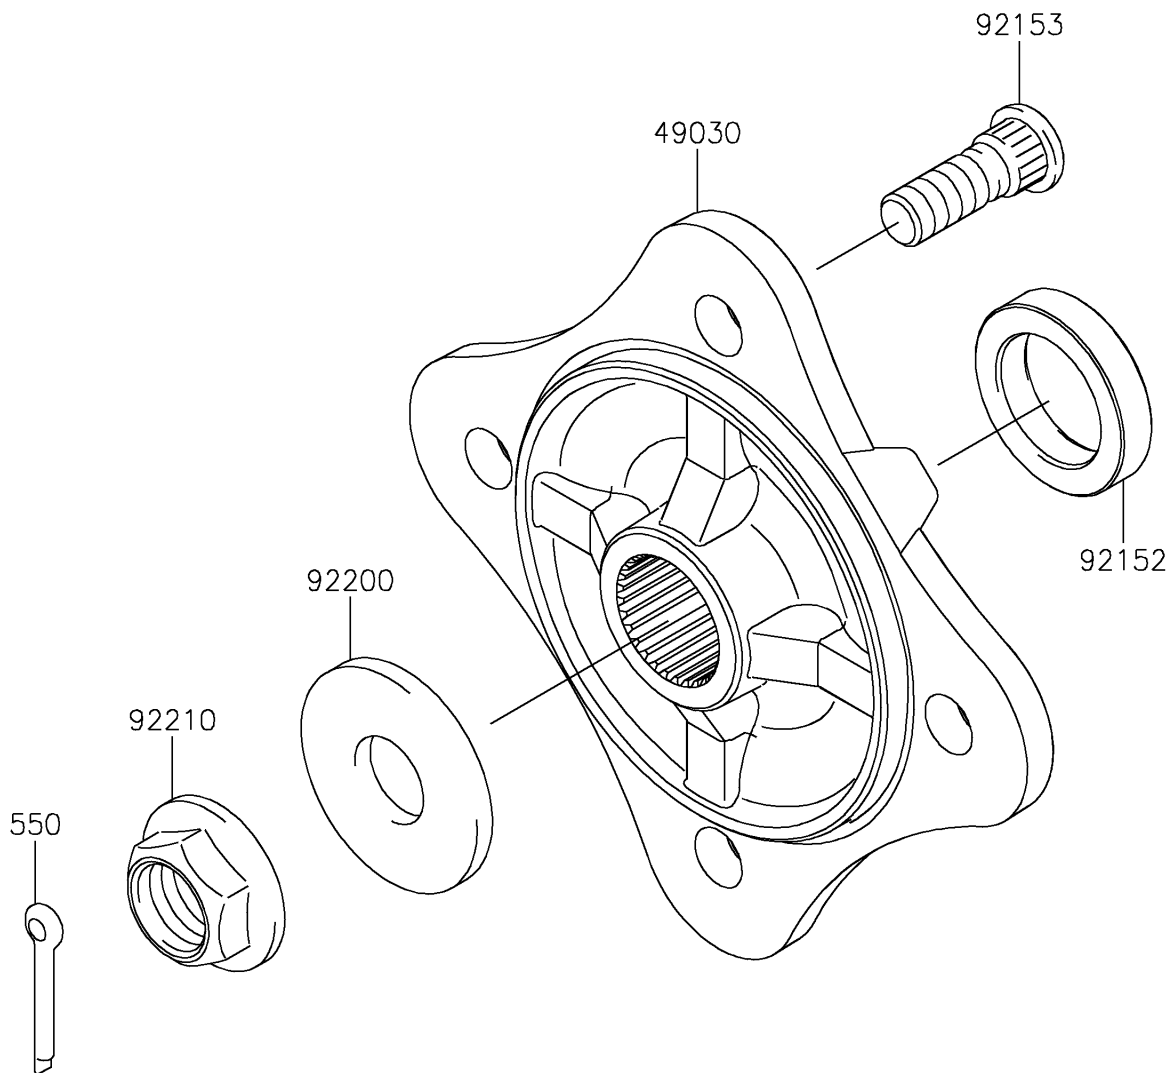

2021 TERYX4™ LE

PARTS DIAGRAM

Rear Hubs/Brakes

F2240

2021 TERYX4™ LE

PARTS LIST

Rear Hubs/Brakes

Kawasaki

Let the Good Times Roll®

ITEM NAME

PART NUMBER

QUANTITY
