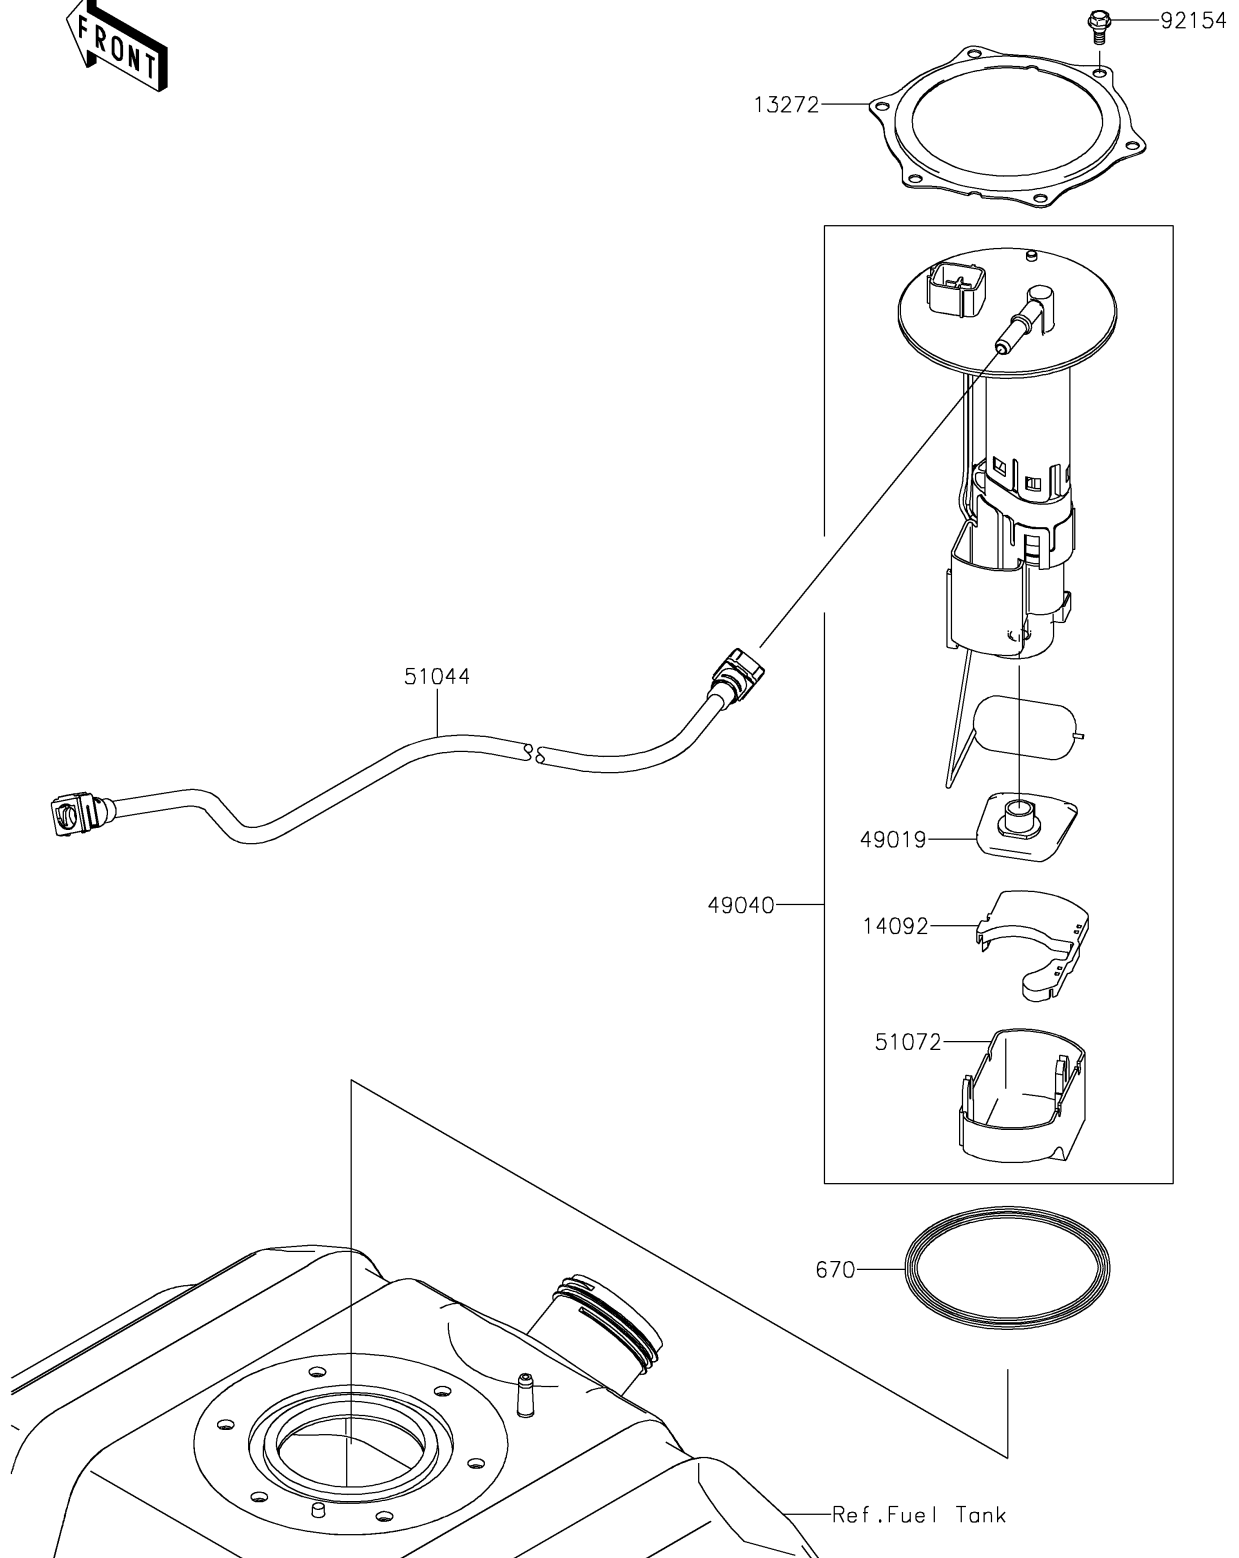

2021 TERYX4™ LE

PARTS DIAGRAM

Fuel Pump

E1520

2021 TERYX4™ LE

PARTS LIST

Fuel Pump

Kawasaki

Let the Good Times Roll®

ITEM NAME

PART NUMBER

QUANTITY
