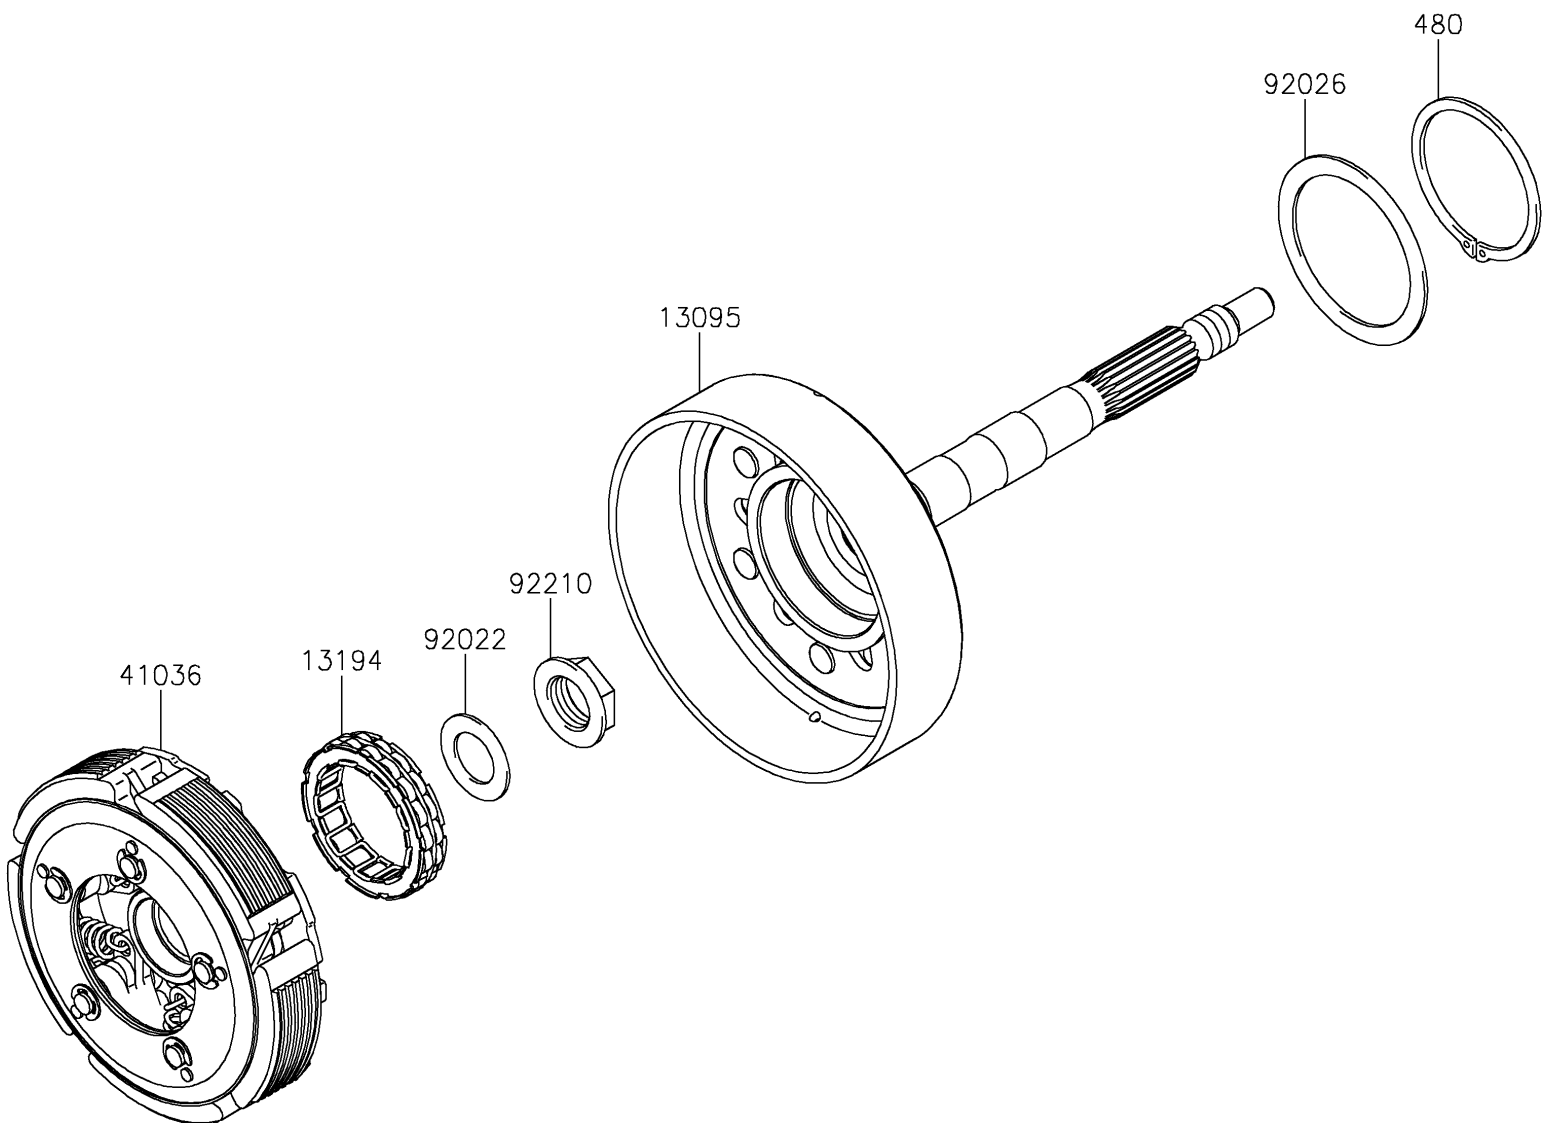

2021 TERYX4™ LE

PARTS DIAGRAM

Clutch

E1350

2021 TERYX4™ LE

PARTS LIST

Clutch

Kawasaki

Let the Good Times Roll®

ITEM NAME

PART NUMBER

QUANTITY
