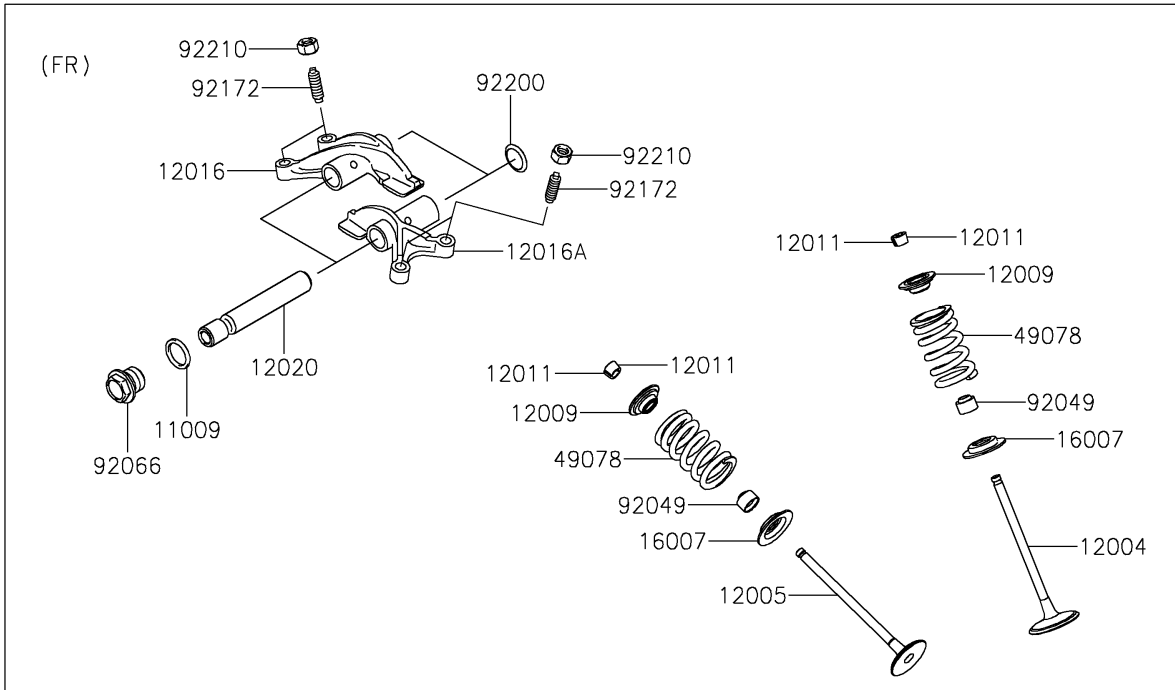

2021 TERYX4™ LE

PARTS DIAGRAM

Valve(s)

E1210

2021 TERYX4™ LE

PARTS LIST

Valve(s)

ITEM NAME

PART NUMBER

QUANTITY
