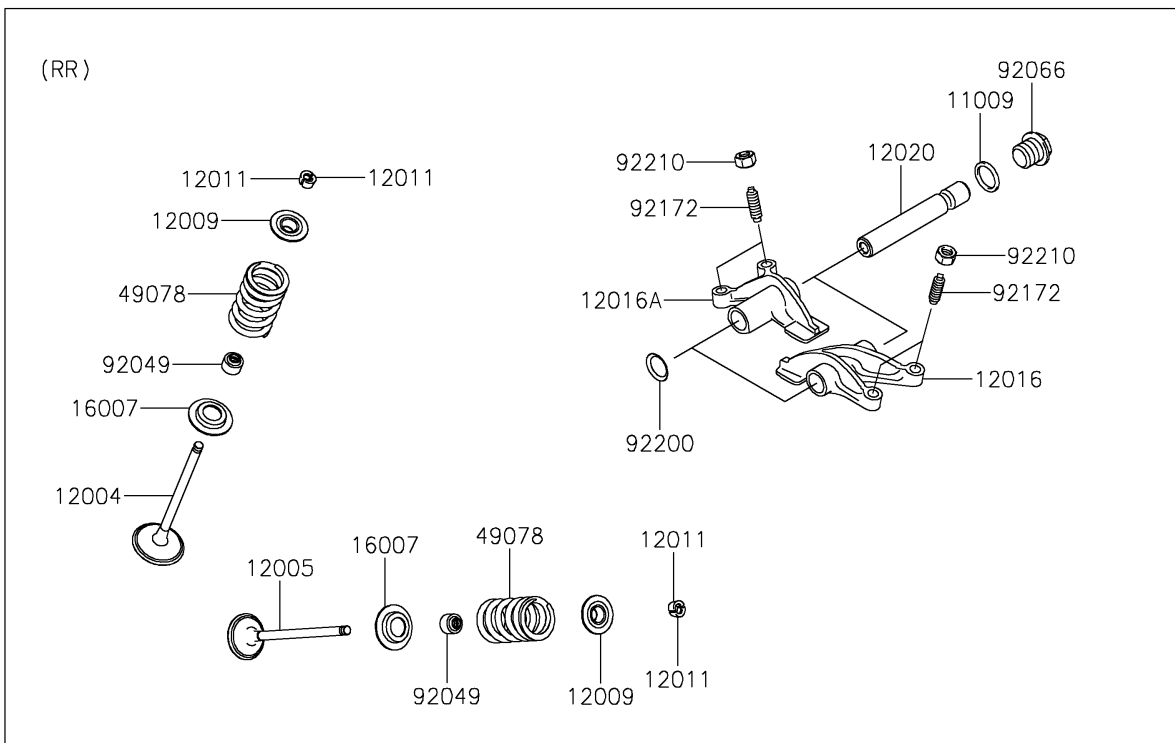

2021 TERYX4™ LE

PARTS DIAGRAM

Valve(s)

E1210

2021 TERYX4™ LE

PARTS LIST

Valve(s)

ITEM NAME

PART NUMBER

QUANTITY
