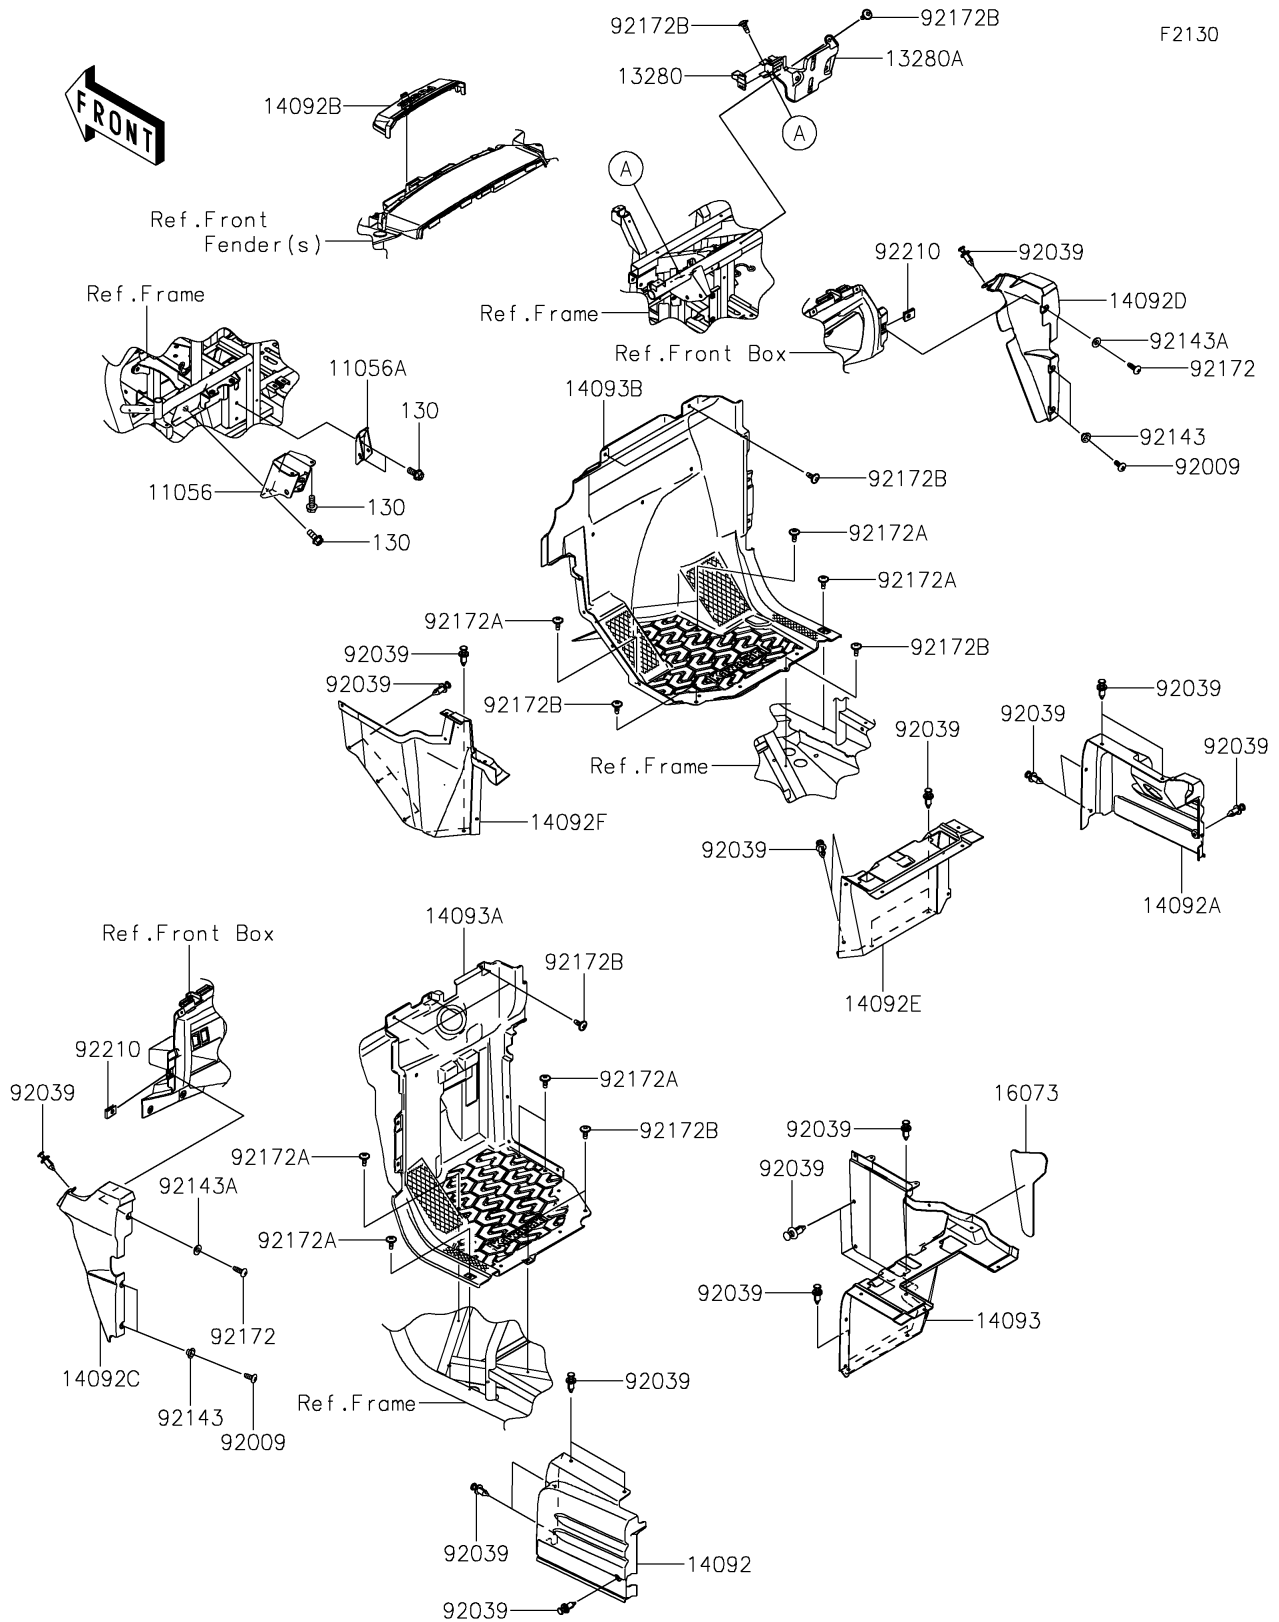

## PARTS DIAGRAM

### Frame Fittings(Front)

## PARTS LIST

### Frame Fittings(Front)

ITEM NAME	PART NUMBER	QUANTITY
BRACKET,BRAKE PEDAL (Ref # 11056)	11056-1431	1
BRACKET,THROTTLE PEDAL (Ref # 11056A)	11056-4408	1
HOLDER (Ref # 13280)	13280-0851	1
HOLDER,ECU (Ref # 13280A)	13280-0868	1
COVER,SEAT SIDE,LH (Ref # 14092)	14092-0720	1
COVER,SEAT SIDE,RH (Ref # 14092A)	14092-0721	1
COVER,FUSE BOX (Ref # 14092B)	14092-0724	1
COVER,SIDE GUARD,LH,S.BLACK (Ref # 14092C)	14092-0754-839	1
COVER,SIDE GUARD,RH,S.BLACK (Ref # 14092D)	14092-0755-839	1
COVER,FR SEAT,RH (Ref # 14092E)	14092-0757	1
COVER,FR SEAT,RH,CNT (Ref # 14092F)	14092-1083	1
COVER,FR SEAT,LH (Ref # 14093)	14093-0209	1
COVER,FR FLOOR,LH (Ref # 14093A)	14093-0550	1
COVER,FR FLOOR,RH (Ref # 14093B)	14093-0551	1
INSULATOR (Ref # 16073)	16073-0847	1
SCREW,TAPPING,6X16 (Ref # 92009)	92009-1166	4
RIVET (Ref # 92039)	92039-0776	26
COLLAR (Ref # 92143)	92143-1057	4
COLLAR (Ref # 92143A)	92143-1087	2
SCREW,TAPPING,6X20 (Ref # 92172)	92172-0488	2
SCREW,6X16 (Ref # 92172A)	92172-0711	8
SCREW,6X16 (Ref # 92172B)	92172-0826	11
NUT,LEAF SPRING,6MM (Ref # 92210)	92210-0624	2
BOLT-FLANGED,8X18 (Ref # 130)	130BA0818	5