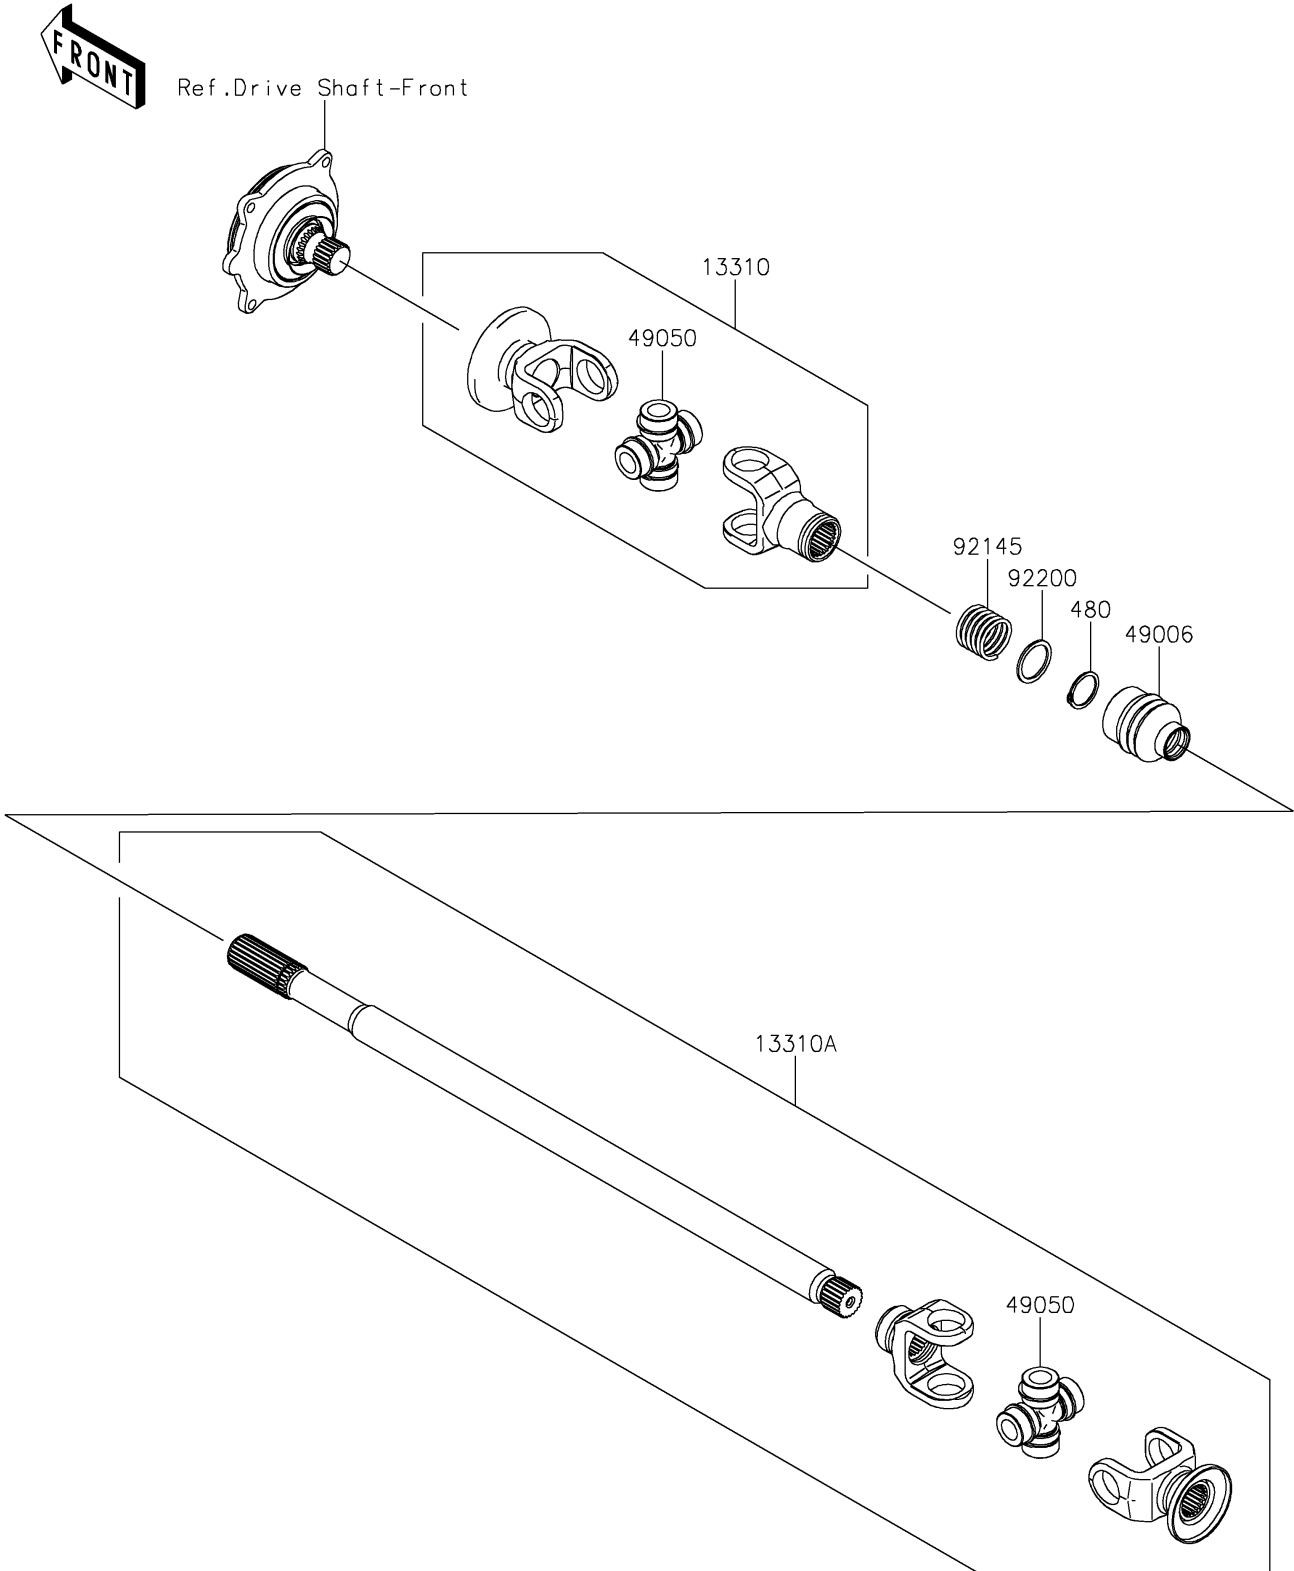

2021 TERYX4™

PARTS DIAGRAM

Drive Shaft-Propeller

E3135

2021 TERYX4™

PARTS LIST

Drive Shaft-Propeller

Kawasaki

Let the Good Times Roll®

ITEM NAME

PART NUMBER

QUANTITY
