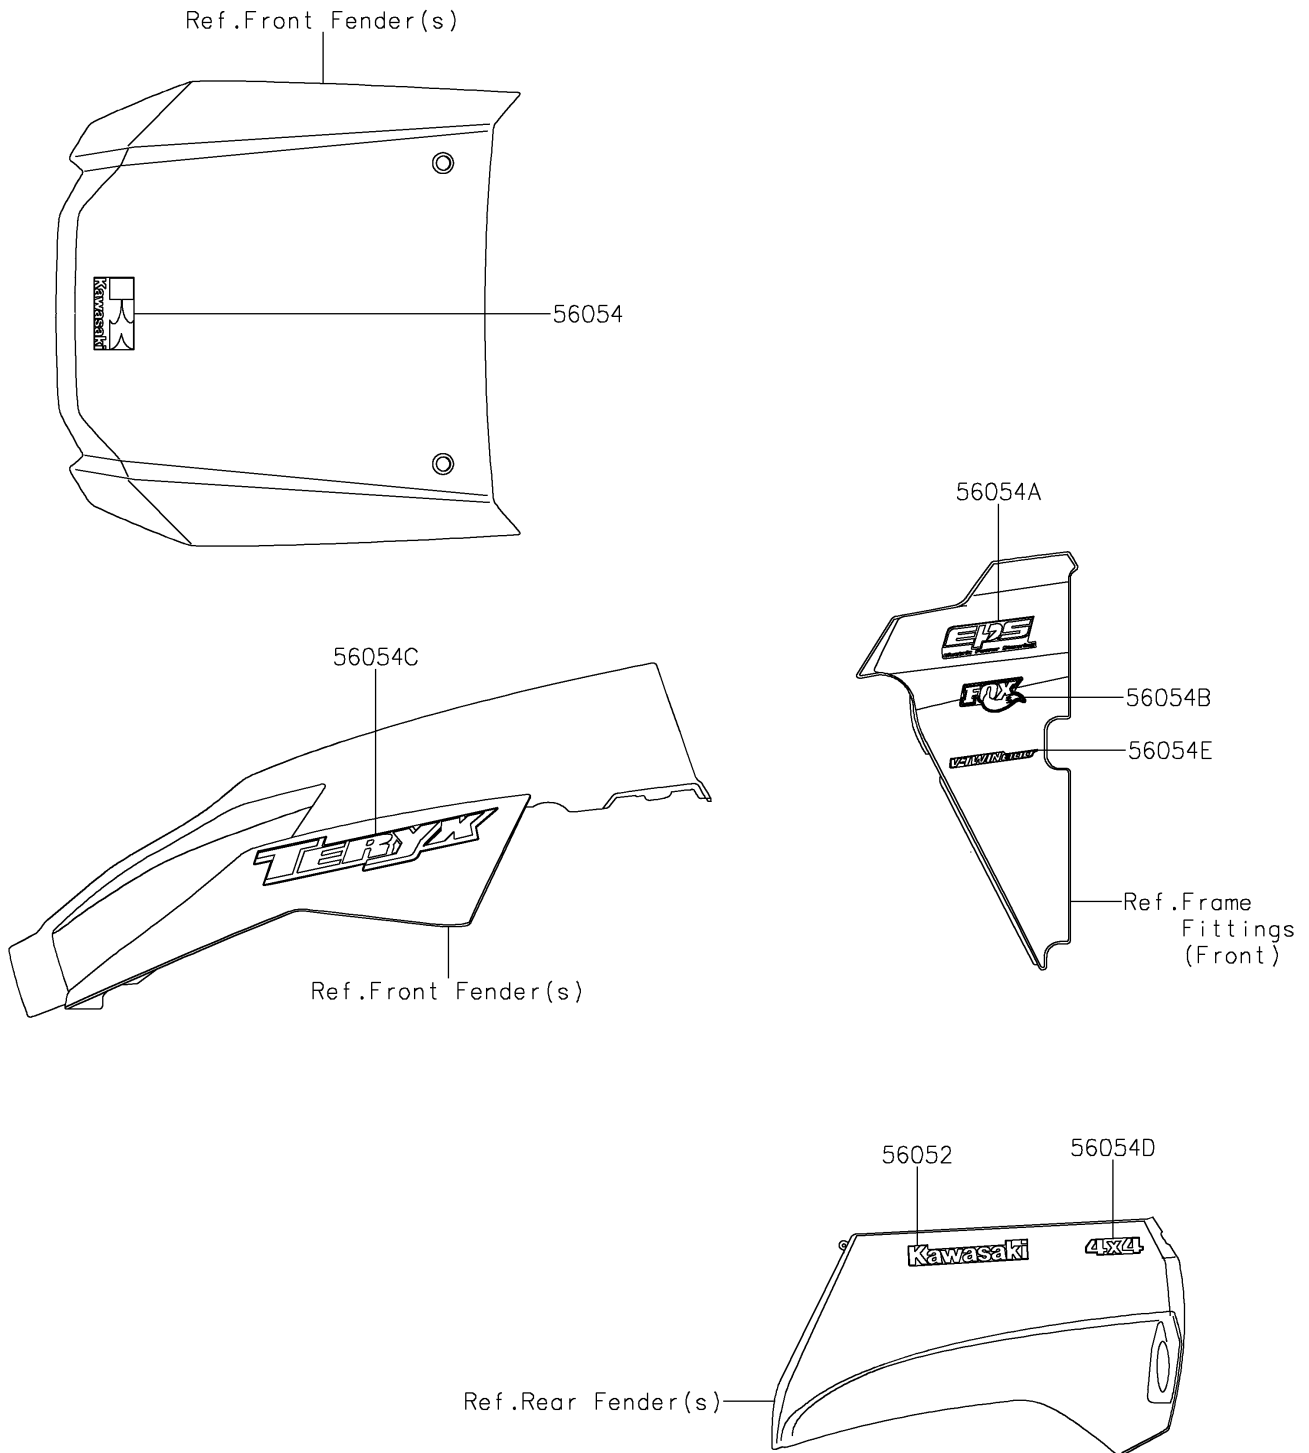

2021 TERYX® CAMO

PARTS DIAGRAM

Decals

F2861

2021 TERYX[®] CAMO

PARTS LIST

Decals

ITEM NAME

PART NUMBER

QUANTITY
