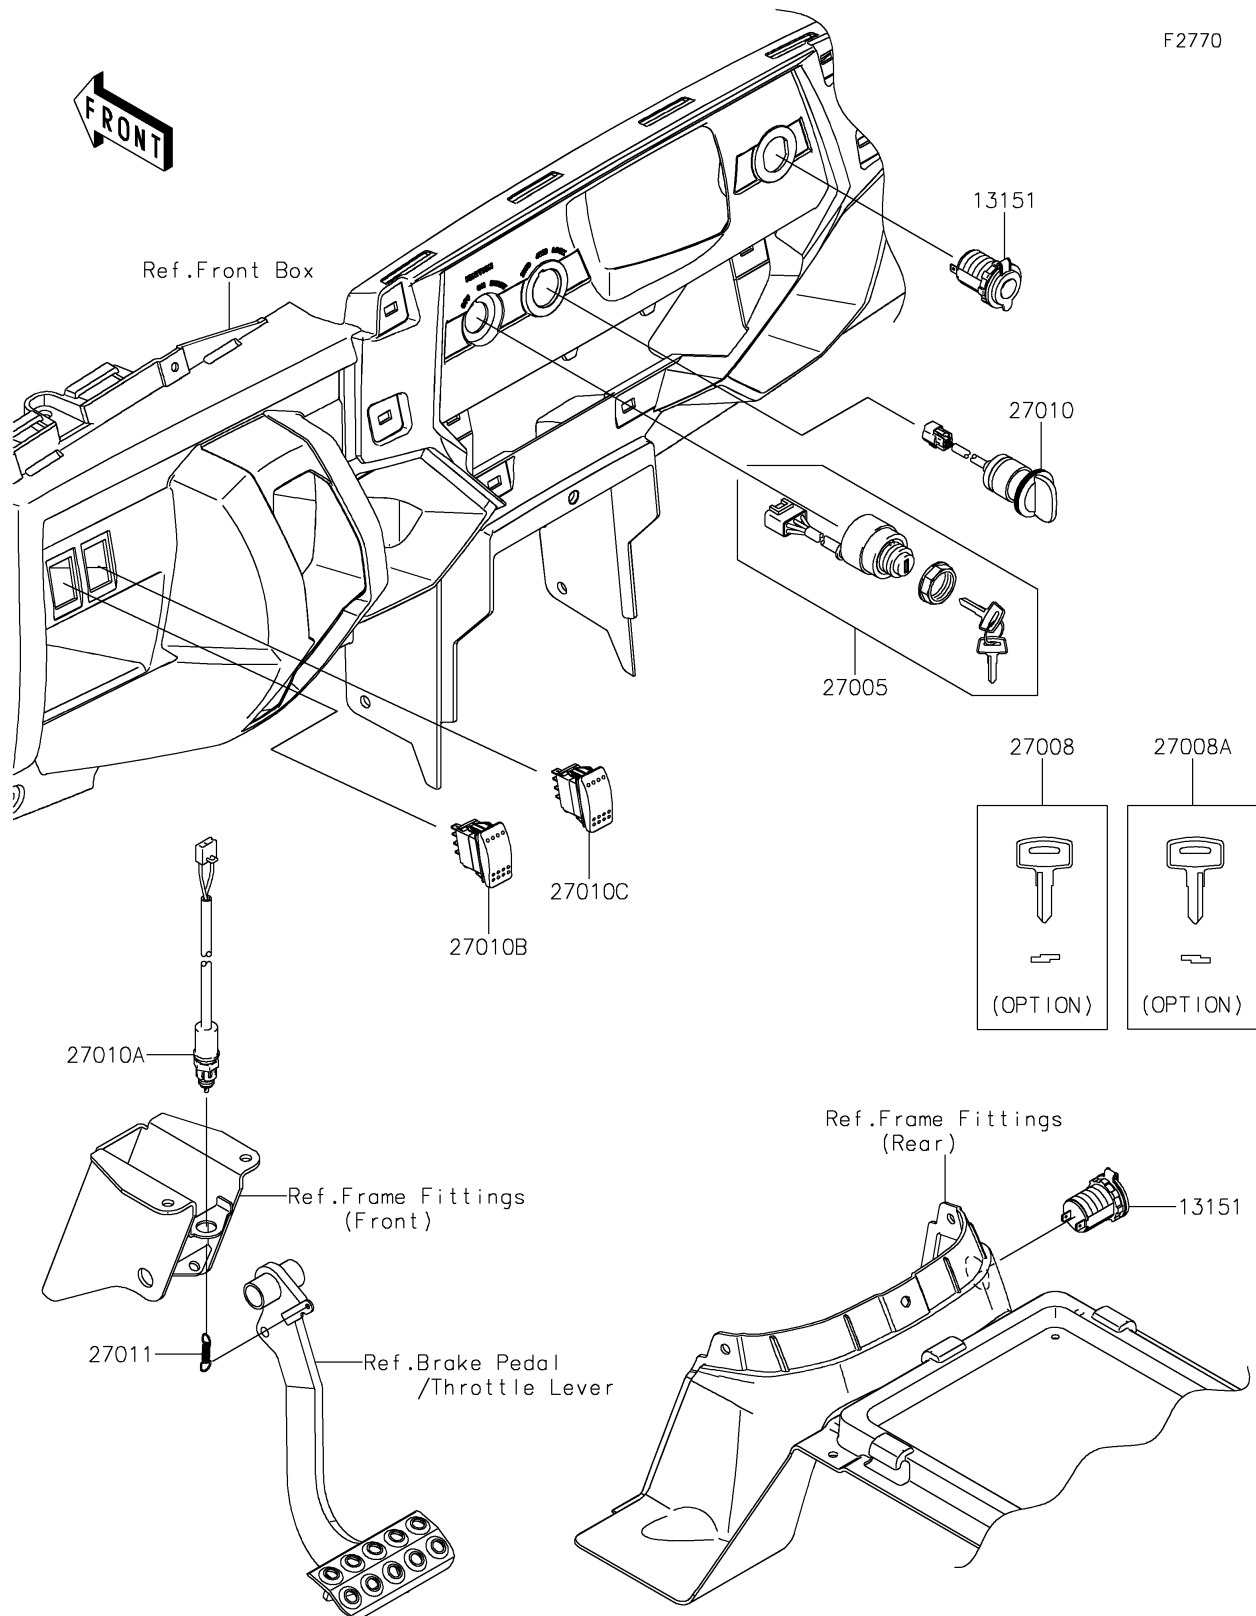

2021 TERYX® CAMO

PARTS DIAGRAM

Ignition Switch

2021 TERYX[®] CAMO

PARTS LIST

Ignition Switch

ITEM NAME

PART NUMBER

QUANTITY
