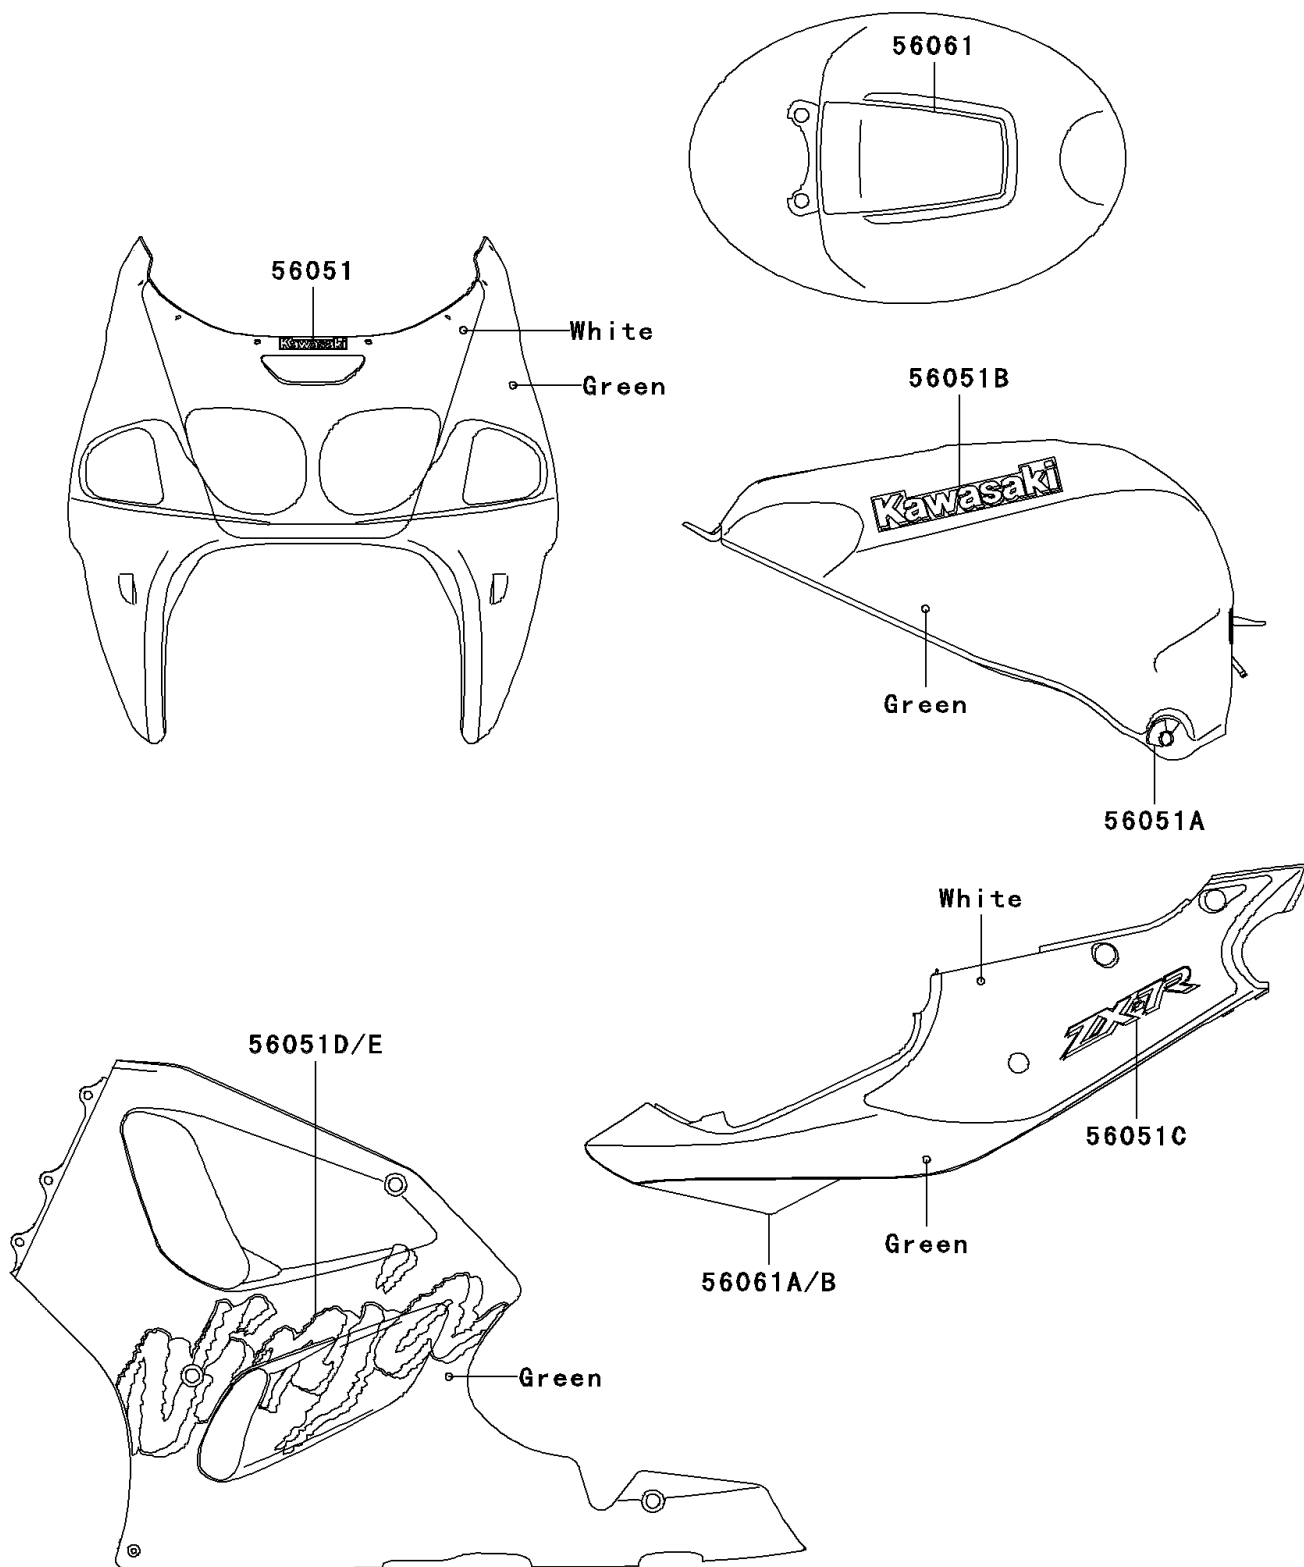

1998 Ninja® ZX™-7R

Kawasaki

Let the Good Times Roll®

PARTS DIAGRAM

Decals(Green)(ZX750-P3)

F2861D

1998 Ninja[®] ZX[™]-7R

PARTS LIST

Decals(Green)(ZX750-P3)

ITEM NAME

PART NUMBER

QUANTITY
