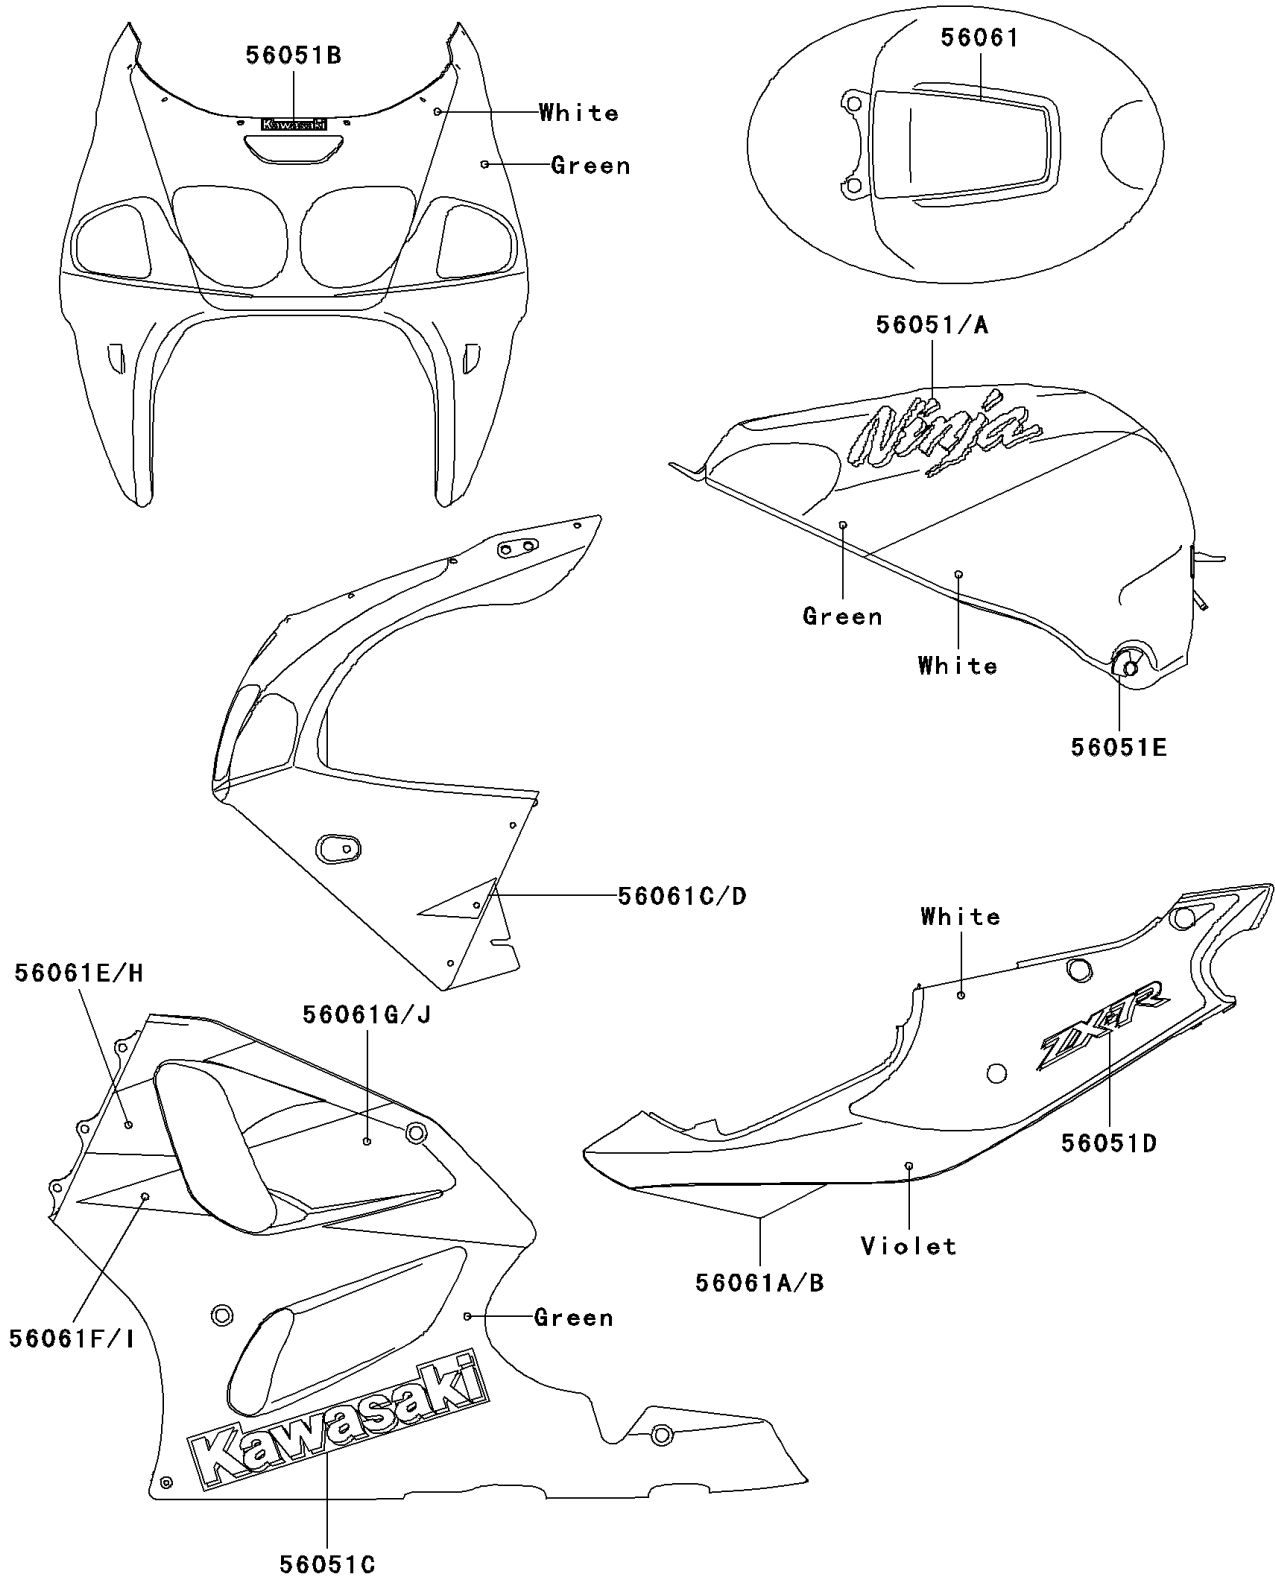

1997 Ninja® ZX™-7R

PARTS DIAGRAM

Decals(Green/White)(ZX750-P2)

F2861C

1997 Ninja[®] ZX[™]-7R

PARTS LIST

Decals(Green/White)(ZX750-P2)

ITEM NAME

PART NUMBER

QUANTITY
