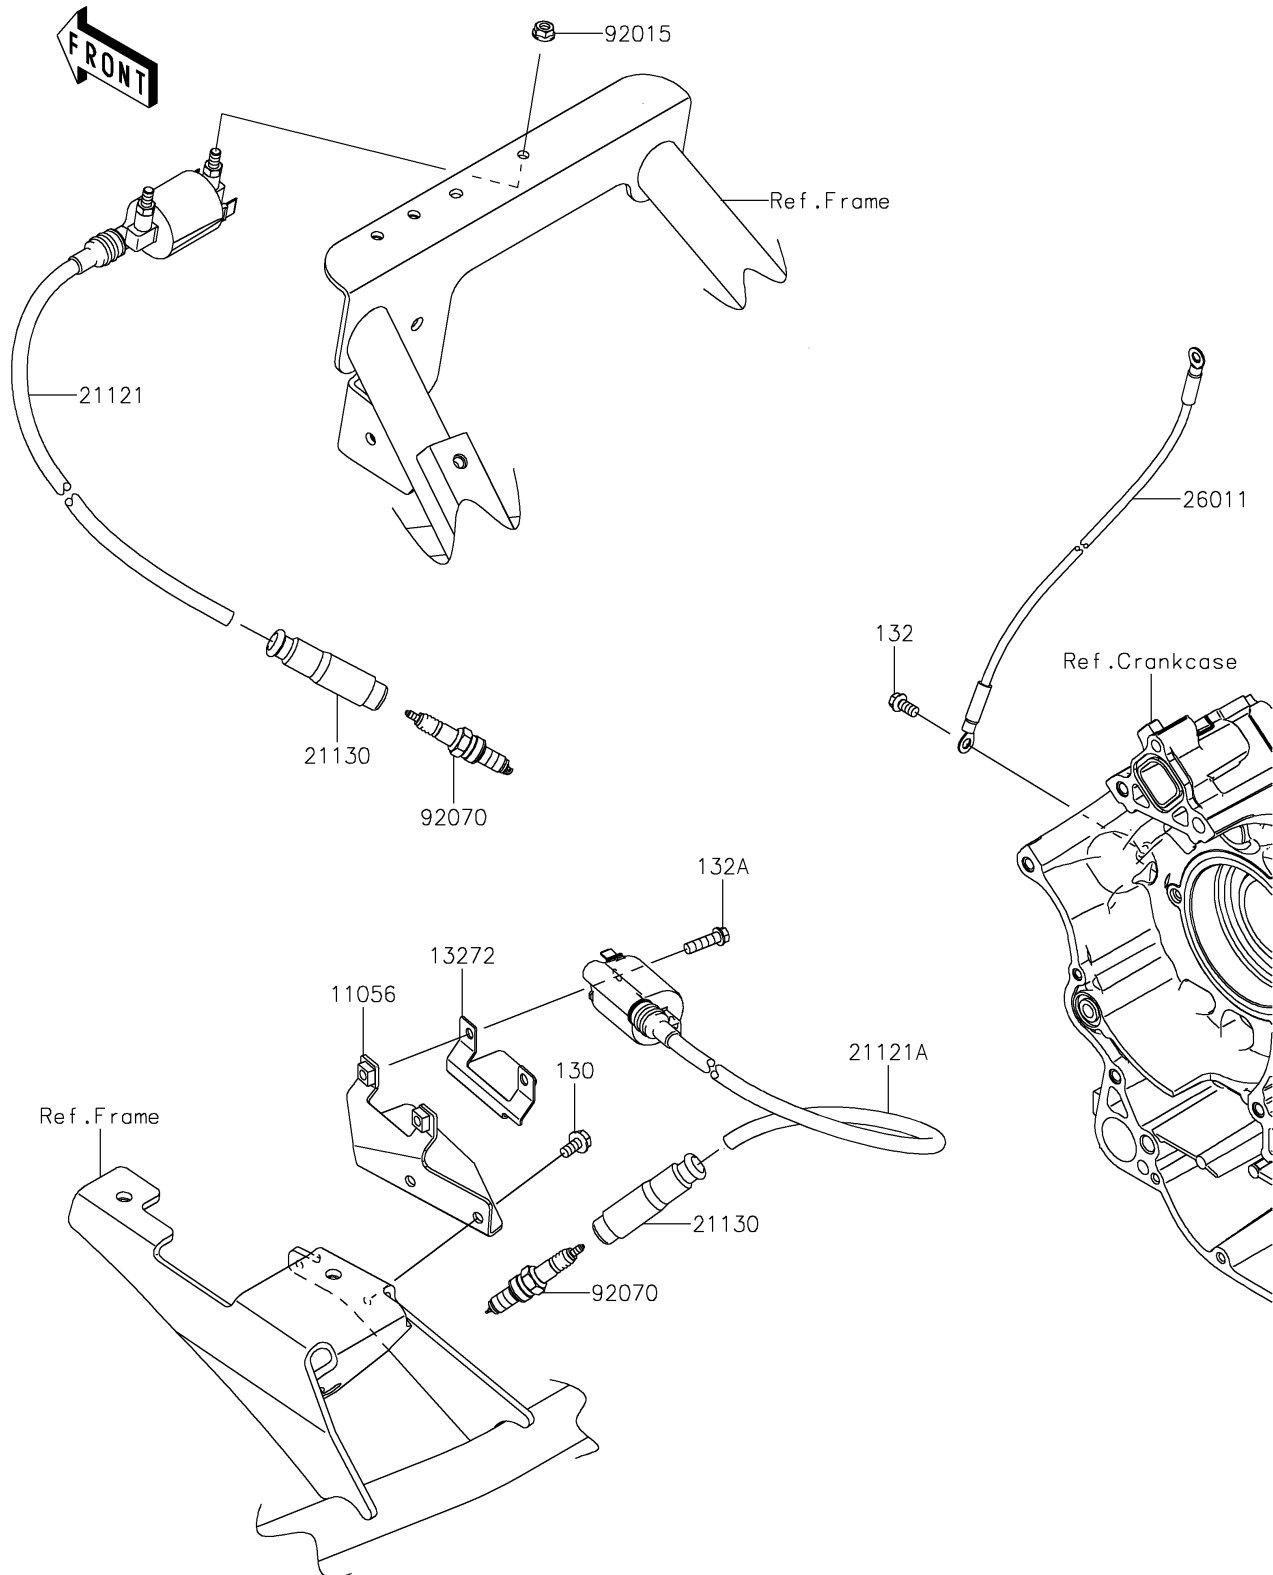

2021 TERYX[®] CAMO

PARTS DIAGRAM

Ignition System

E1830

2021 TERYX[®] CAMO

PARTS LIST

Ignition System

ITEM NAME

PART NUMBER

QUANTITY
