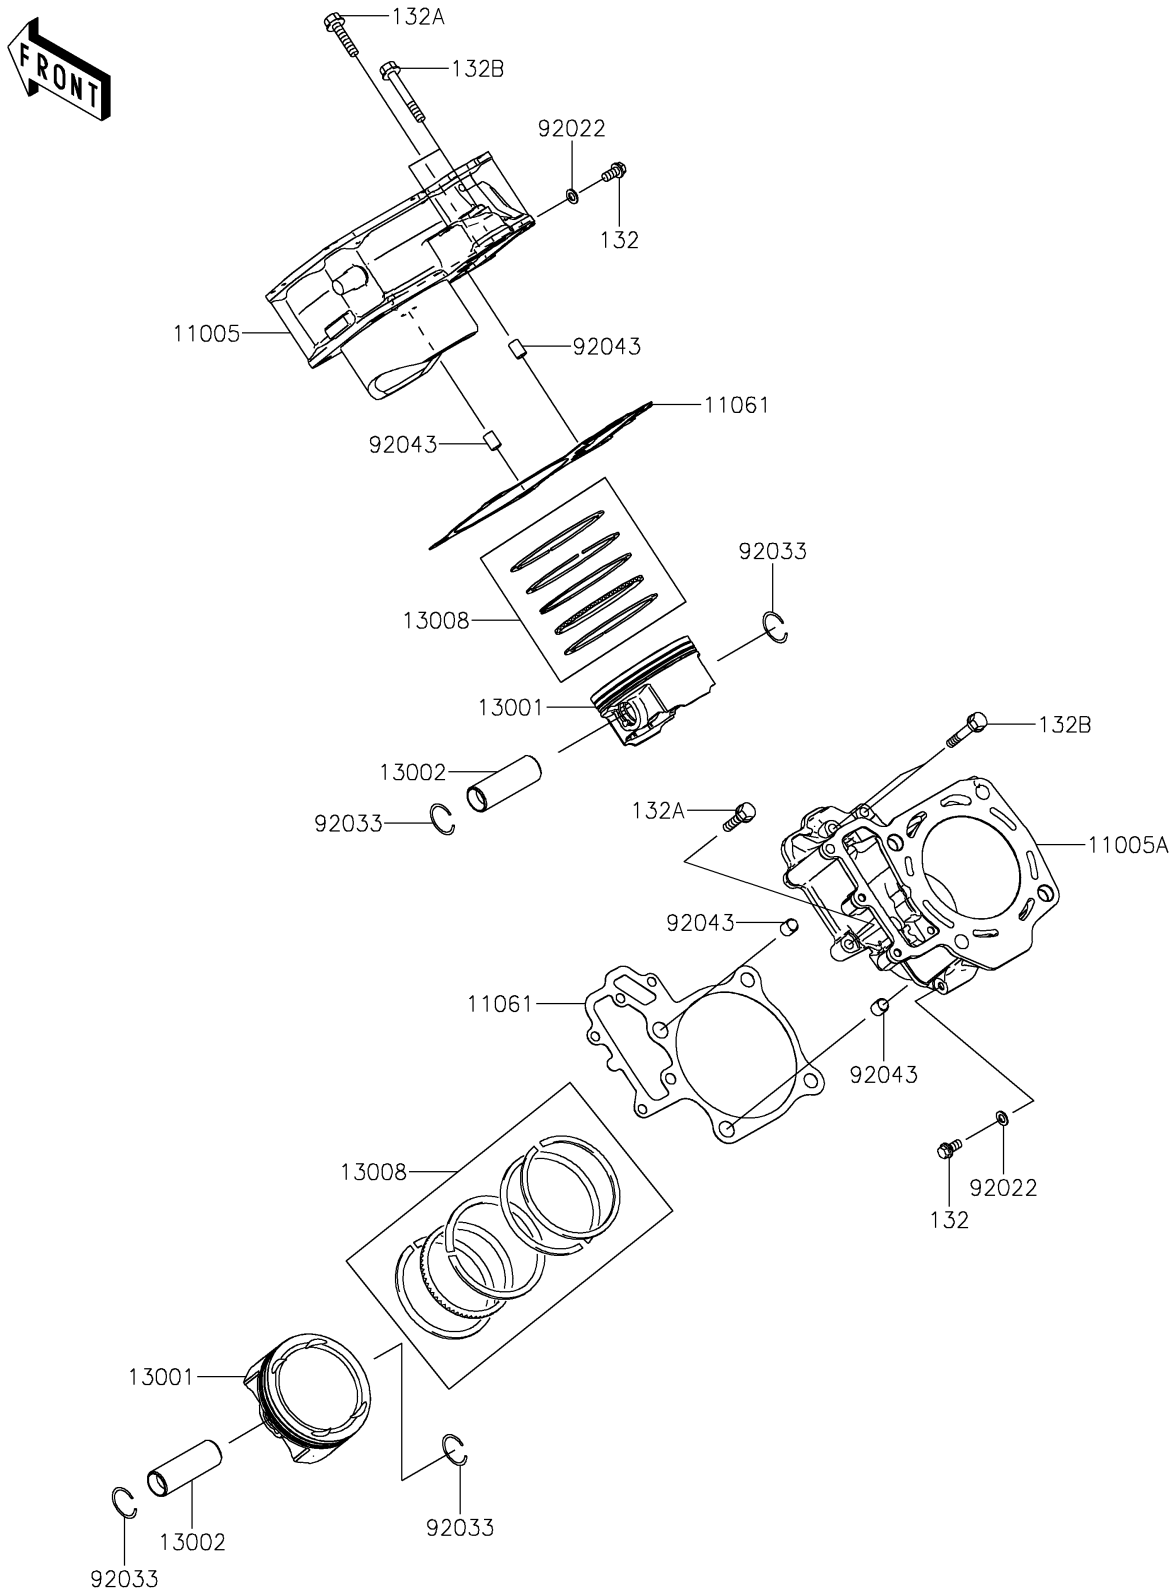

2021 TERYX® CAMO

PARTS DIAGRAM

Cylinder/Piston(s)

E1120

2021 TERYX[®] CAMO

PARTS LIST

Cylinder/Piston(s)

ITEM NAME

PART NUMBER

QUANTITY
