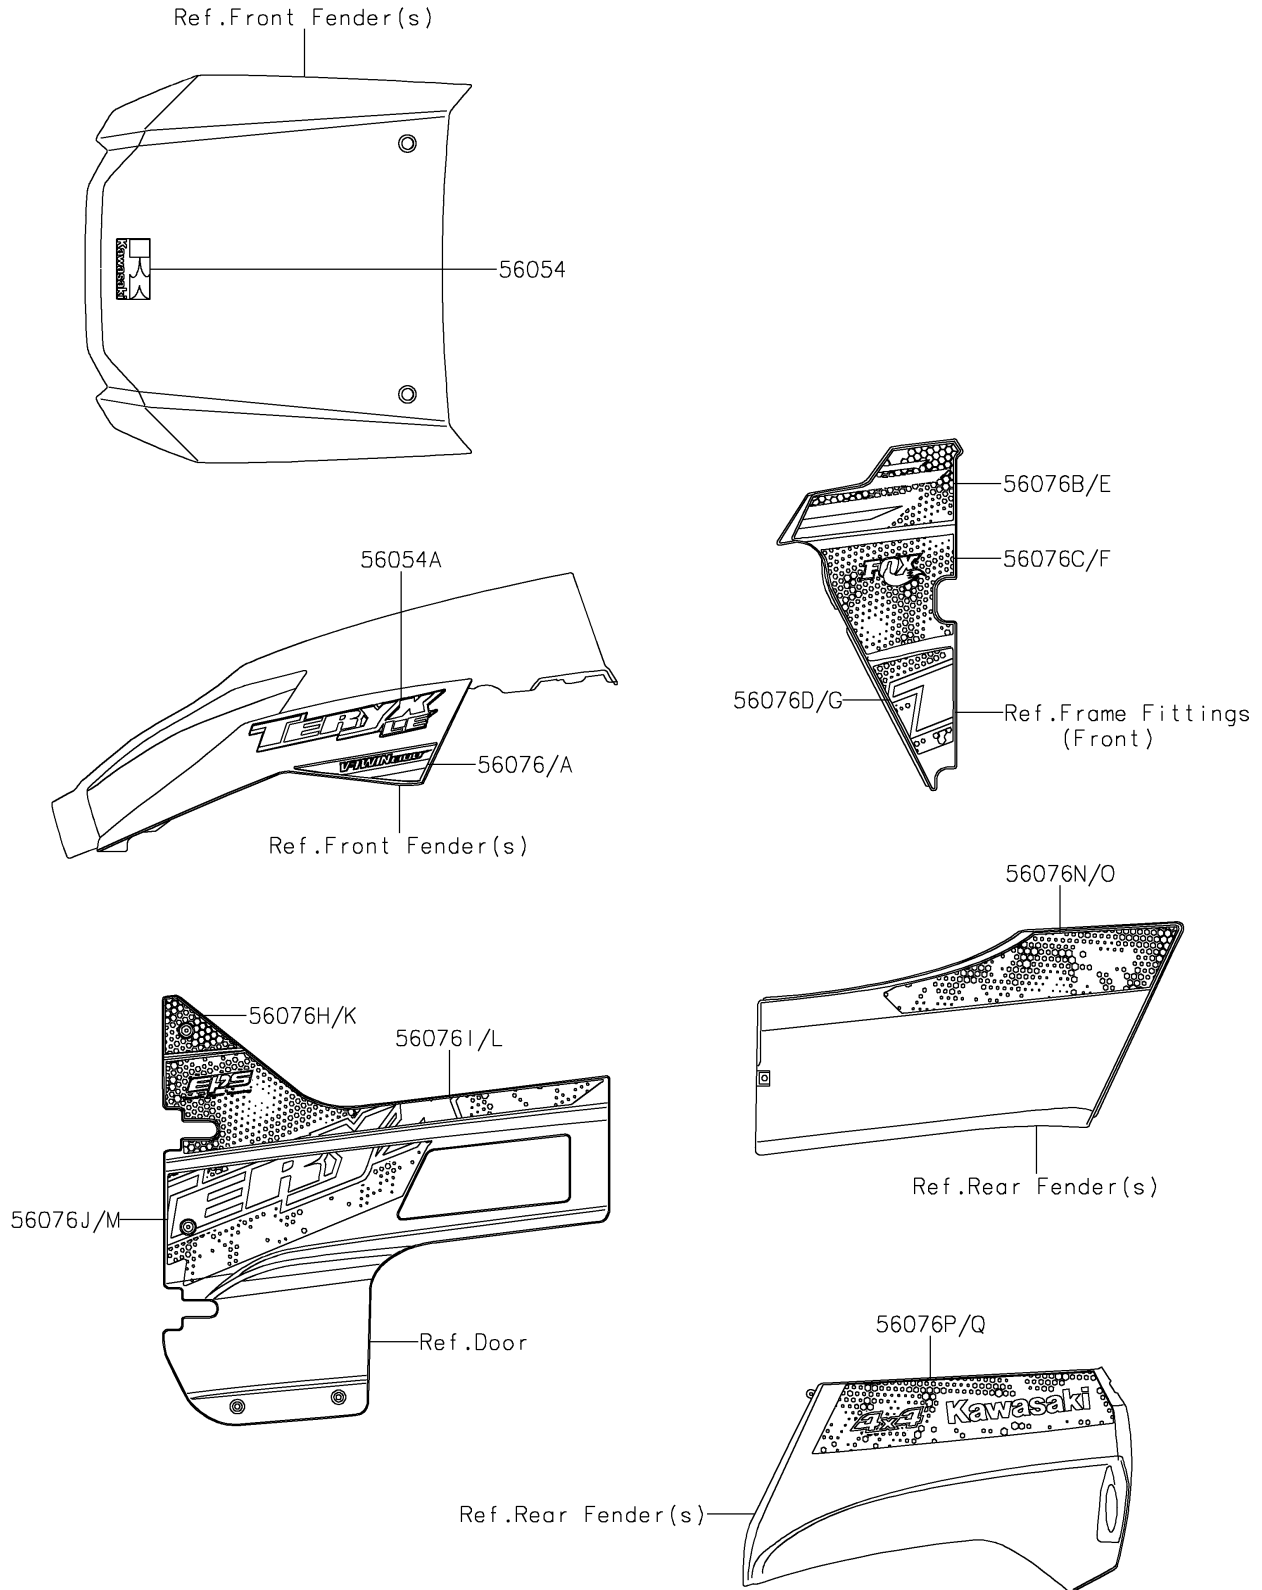

2021 TERYX® LE

PARTS DIAGRAM

Decals

F2861

2021 TERYX[®] LE

PARTS LIST

Decals

ITEM NAME

PART NUMBER

QUANTITY
