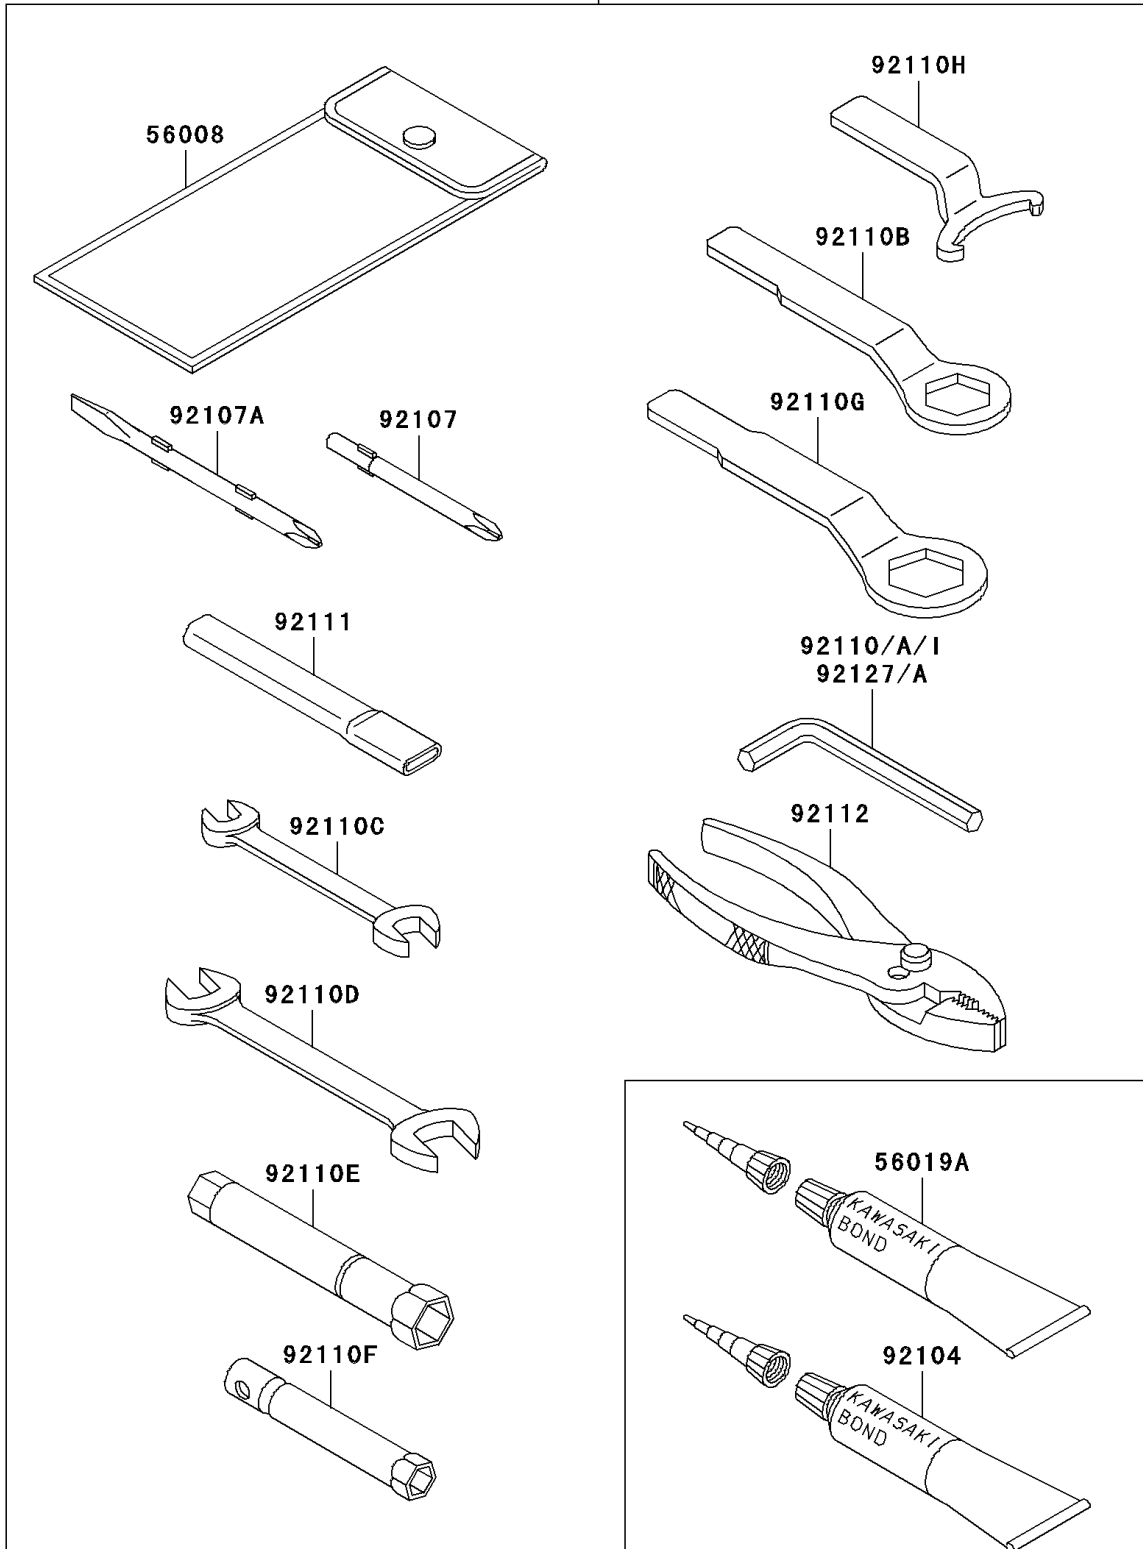

1997 Ninja® ZX™-7R

PARTS DIAGRAM

Owner's Tools

56007

F2810