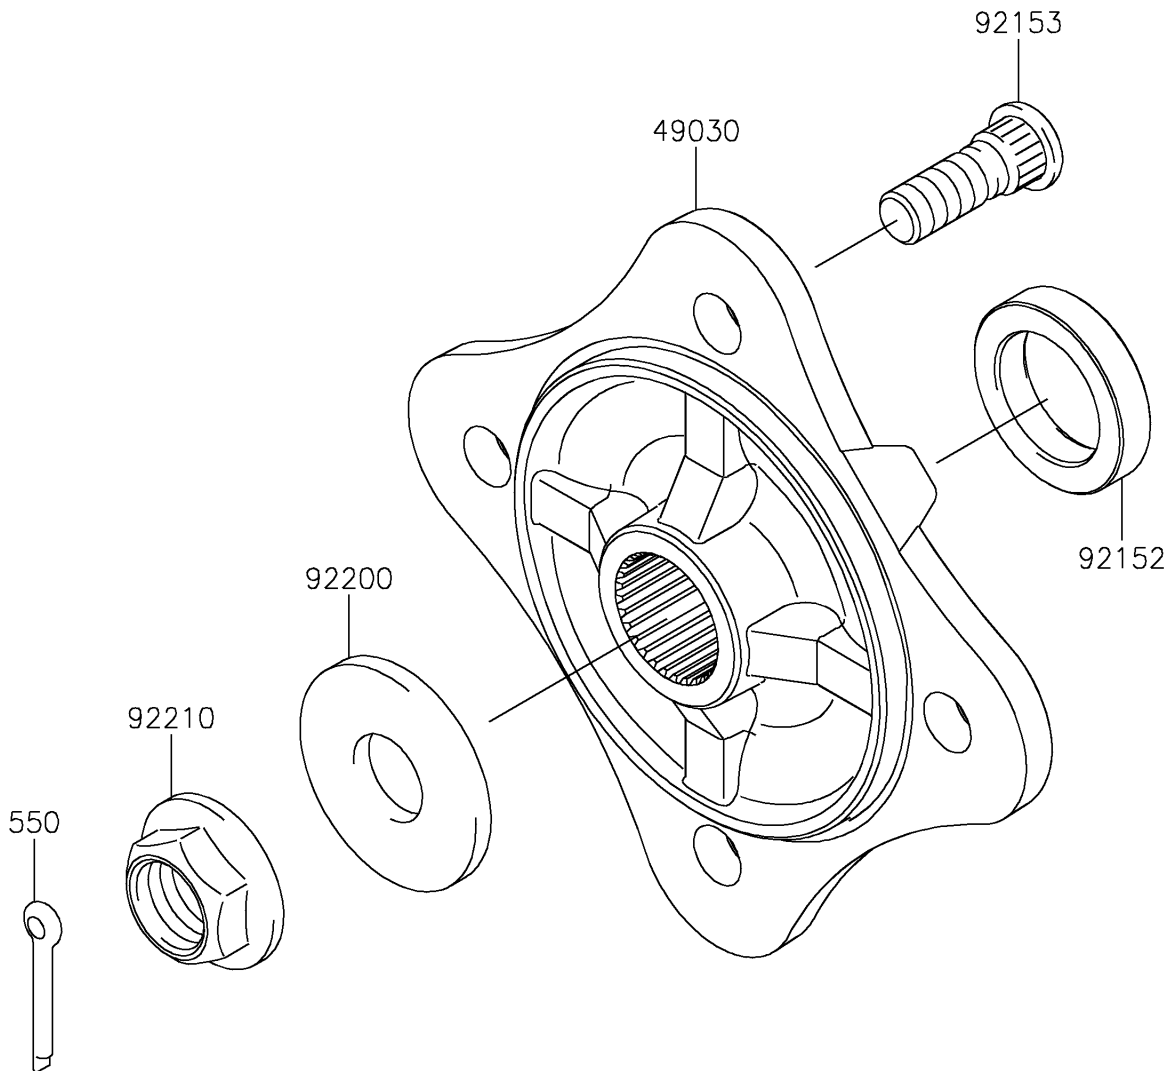

2021 TERYX® LE

PARTS DIAGRAM

Rear Hubs/Brakes

F2240

2021 TERYX[®] LE

PARTS LIST

Rear Hubs/Brakes

Kawasaki

Let the Good Times Roll[®]

ITEM NAME

PART NUMBER

QUANTITY
