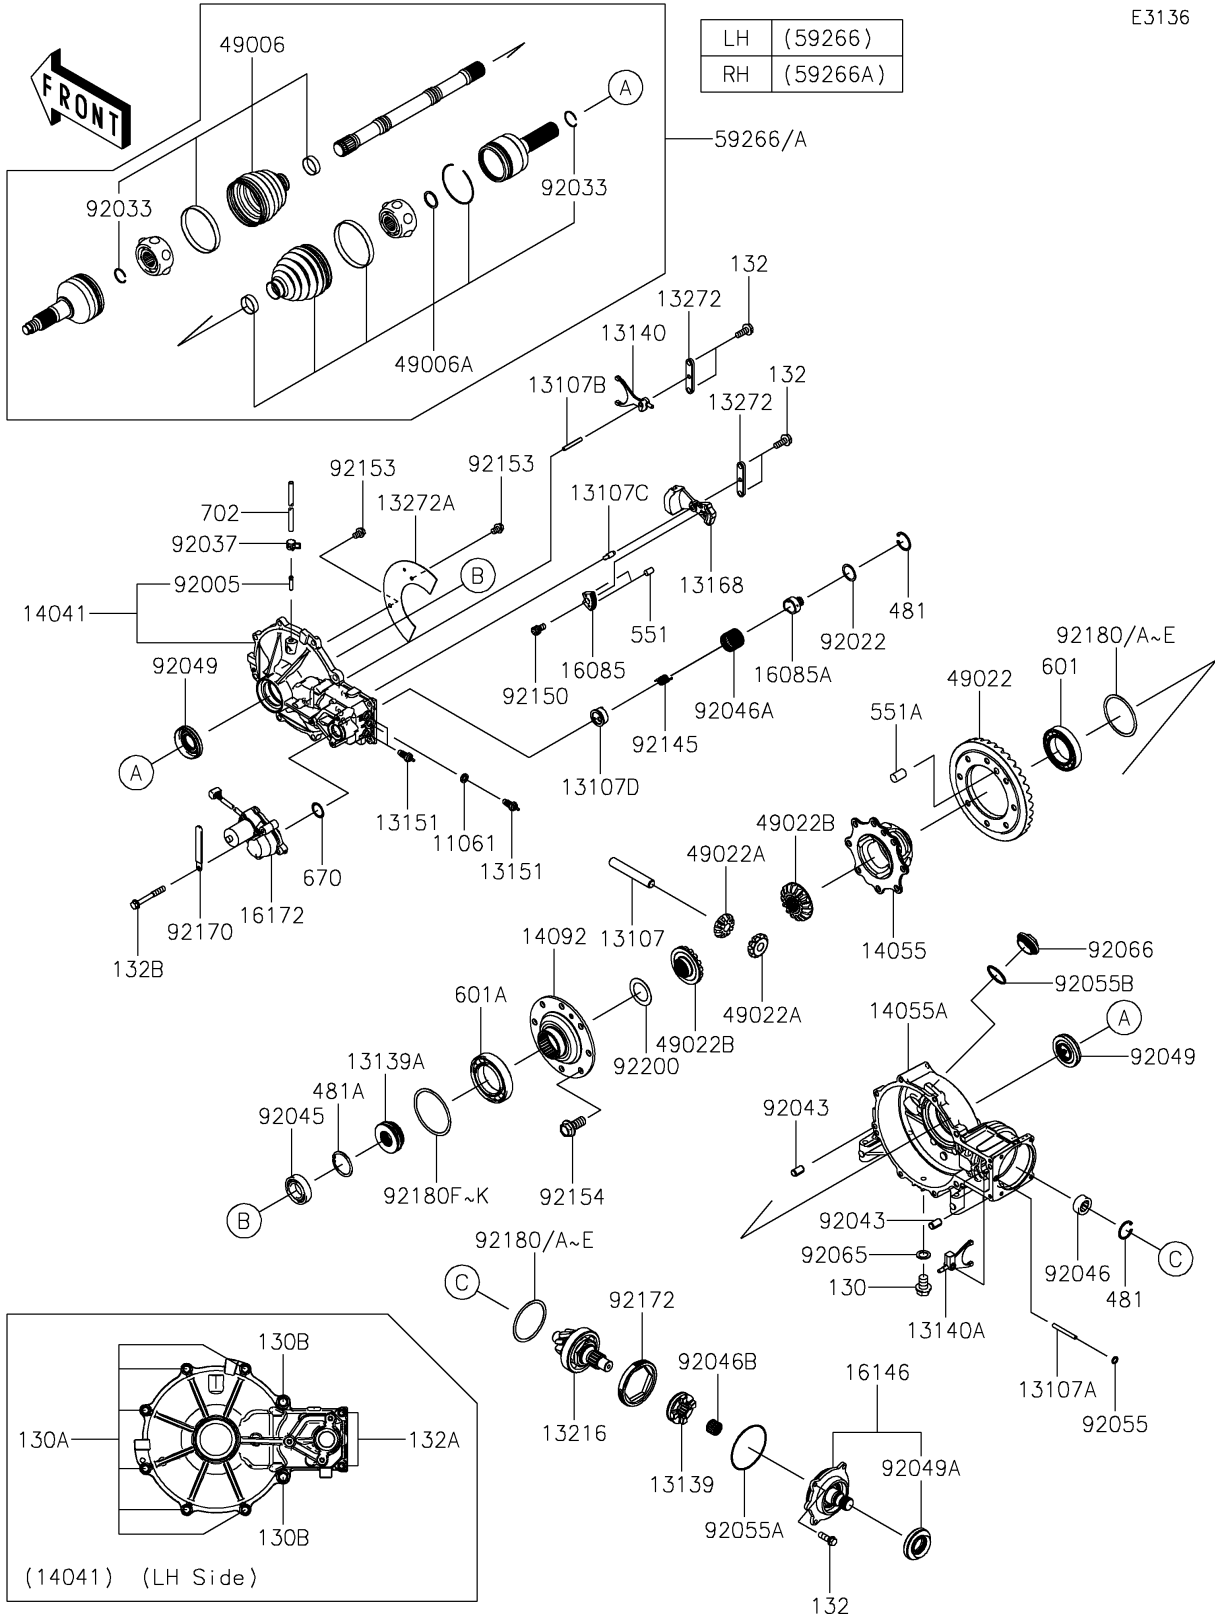

## PARTS DIAGRAM

### Drive Shaft-Front

E3136

## PARTS LIST

### Drive Shaft-Front

**Kawasaki**

Let the Good Times Roll®

**ITEM NAME**

**PART NUMBER**

**QUANTITY**

---