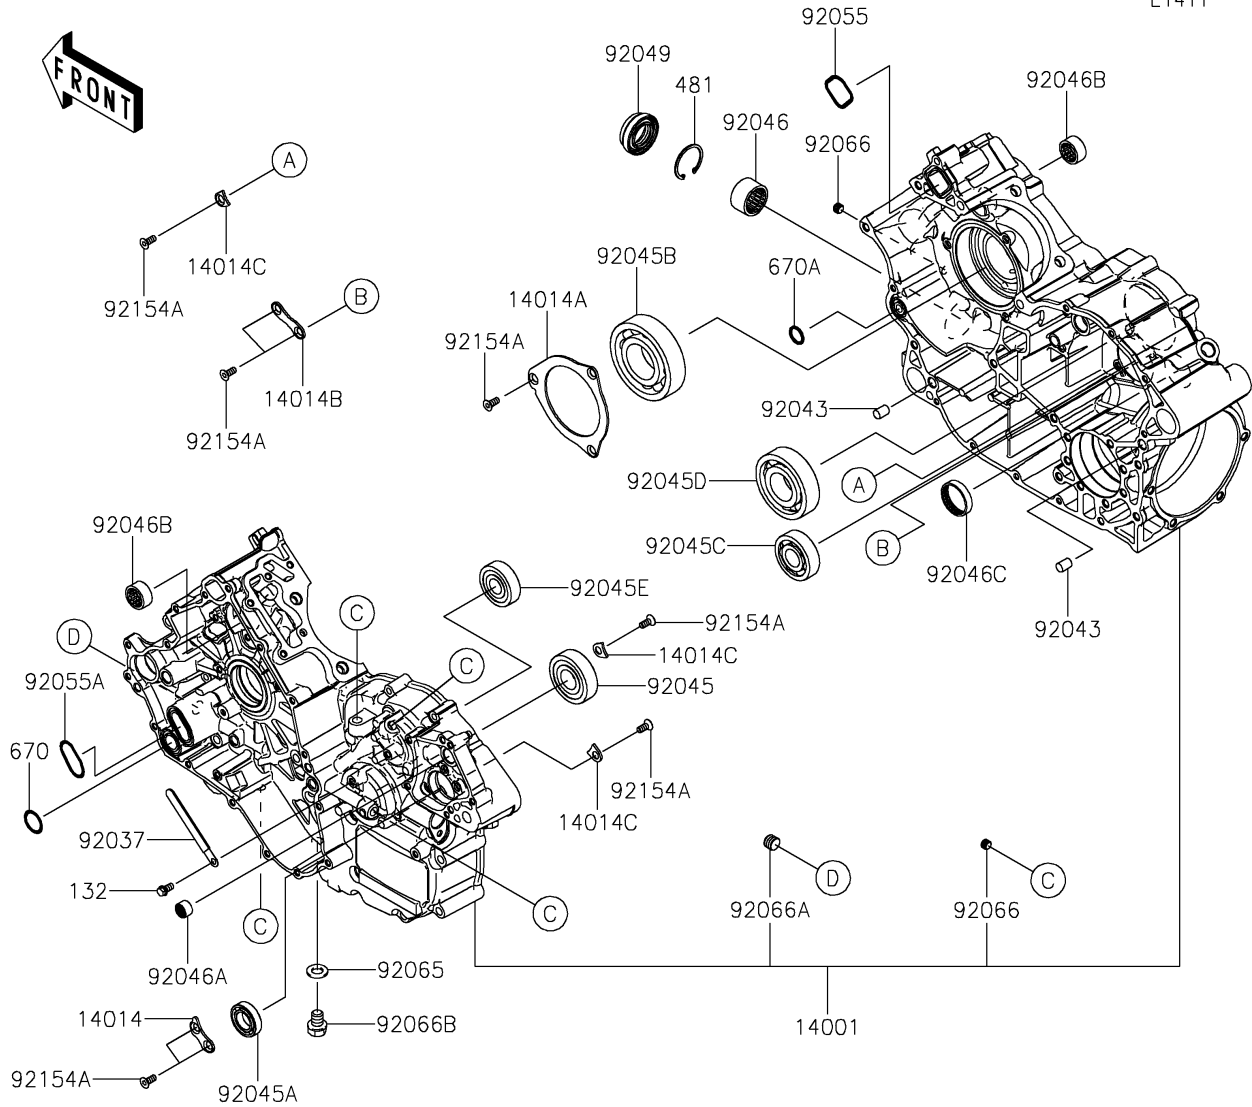

2021 TERYX® LE

PARTS DIAGRAM

Crankcase

E1411

2021 TERYX[®] LE

PARTS LIST

Crankcase

Kawasaki

Let the Good Times Roll[®]

ITEM NAME

PART NUMBER

QUANTITY
