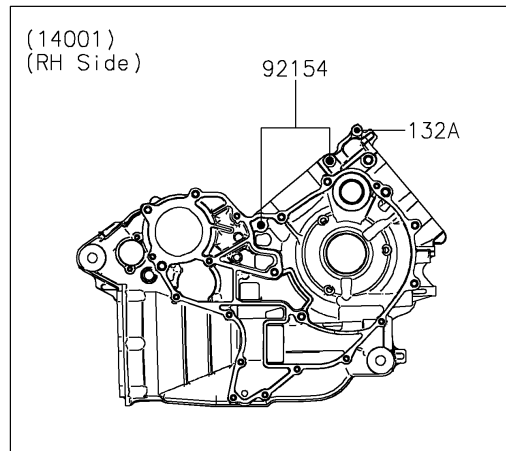

2021 TERYX® LE

PARTS DIAGRAM

Crankcase

E1411

2021 TERYX[®] LE

PARTS LIST

Crankcase

Kawasaki

Let the Good Times Roll[®]

ITEM NAME

PART NUMBER

QUANTITY
