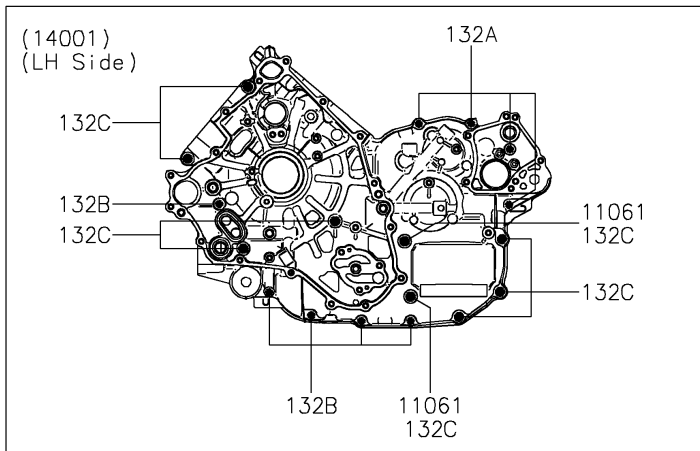

2021 TERYX® LE

PARTS DIAGRAM

Crankcase

E1411

2021 TERYX[®] LE

PARTS LIST

Crankcase

Kawasaki

Let the Good Times Roll[®]

ITEM NAME

PART NUMBER

QUANTITY
