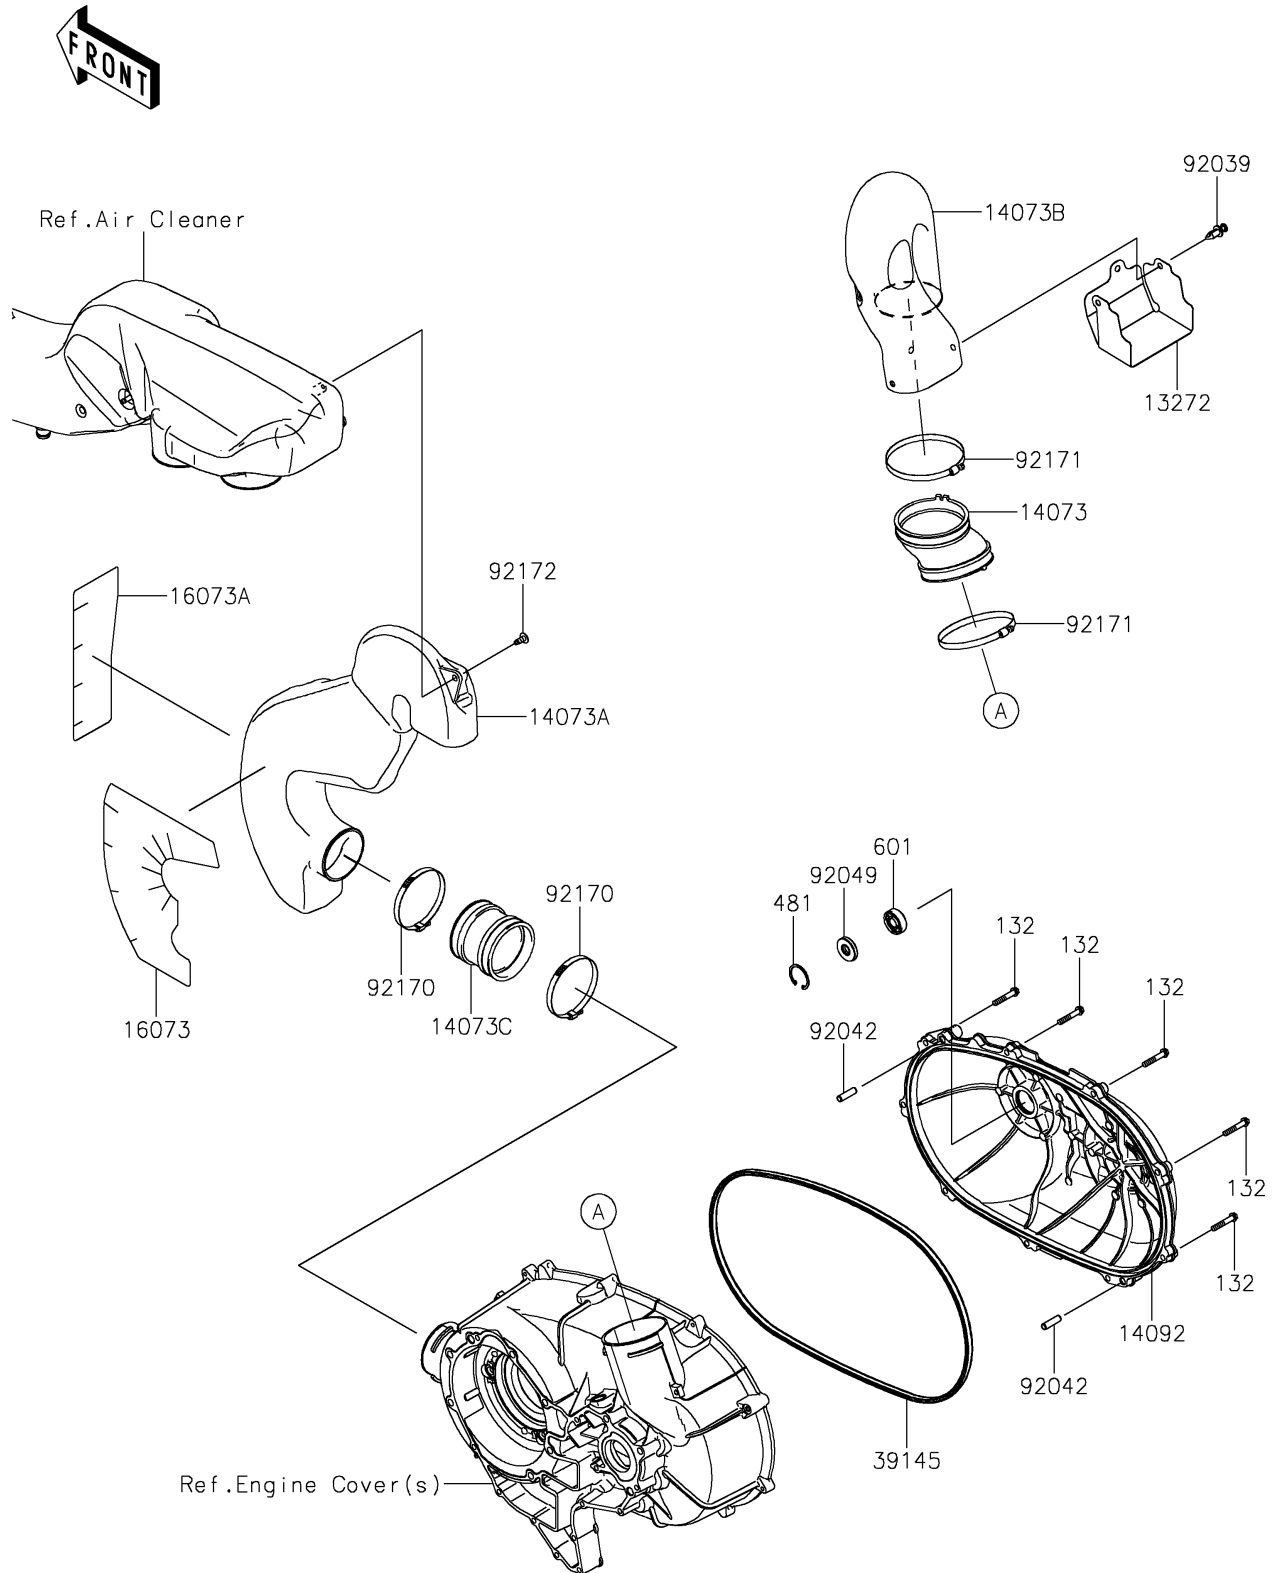

2021 TERYX® LE

PARTS DIAGRAM

Converter Cover

E1393

2021 TERYX® LE

PARTS LIST

Converter Cover

ITEM NAME

PART NUMBER

QUANTITY
