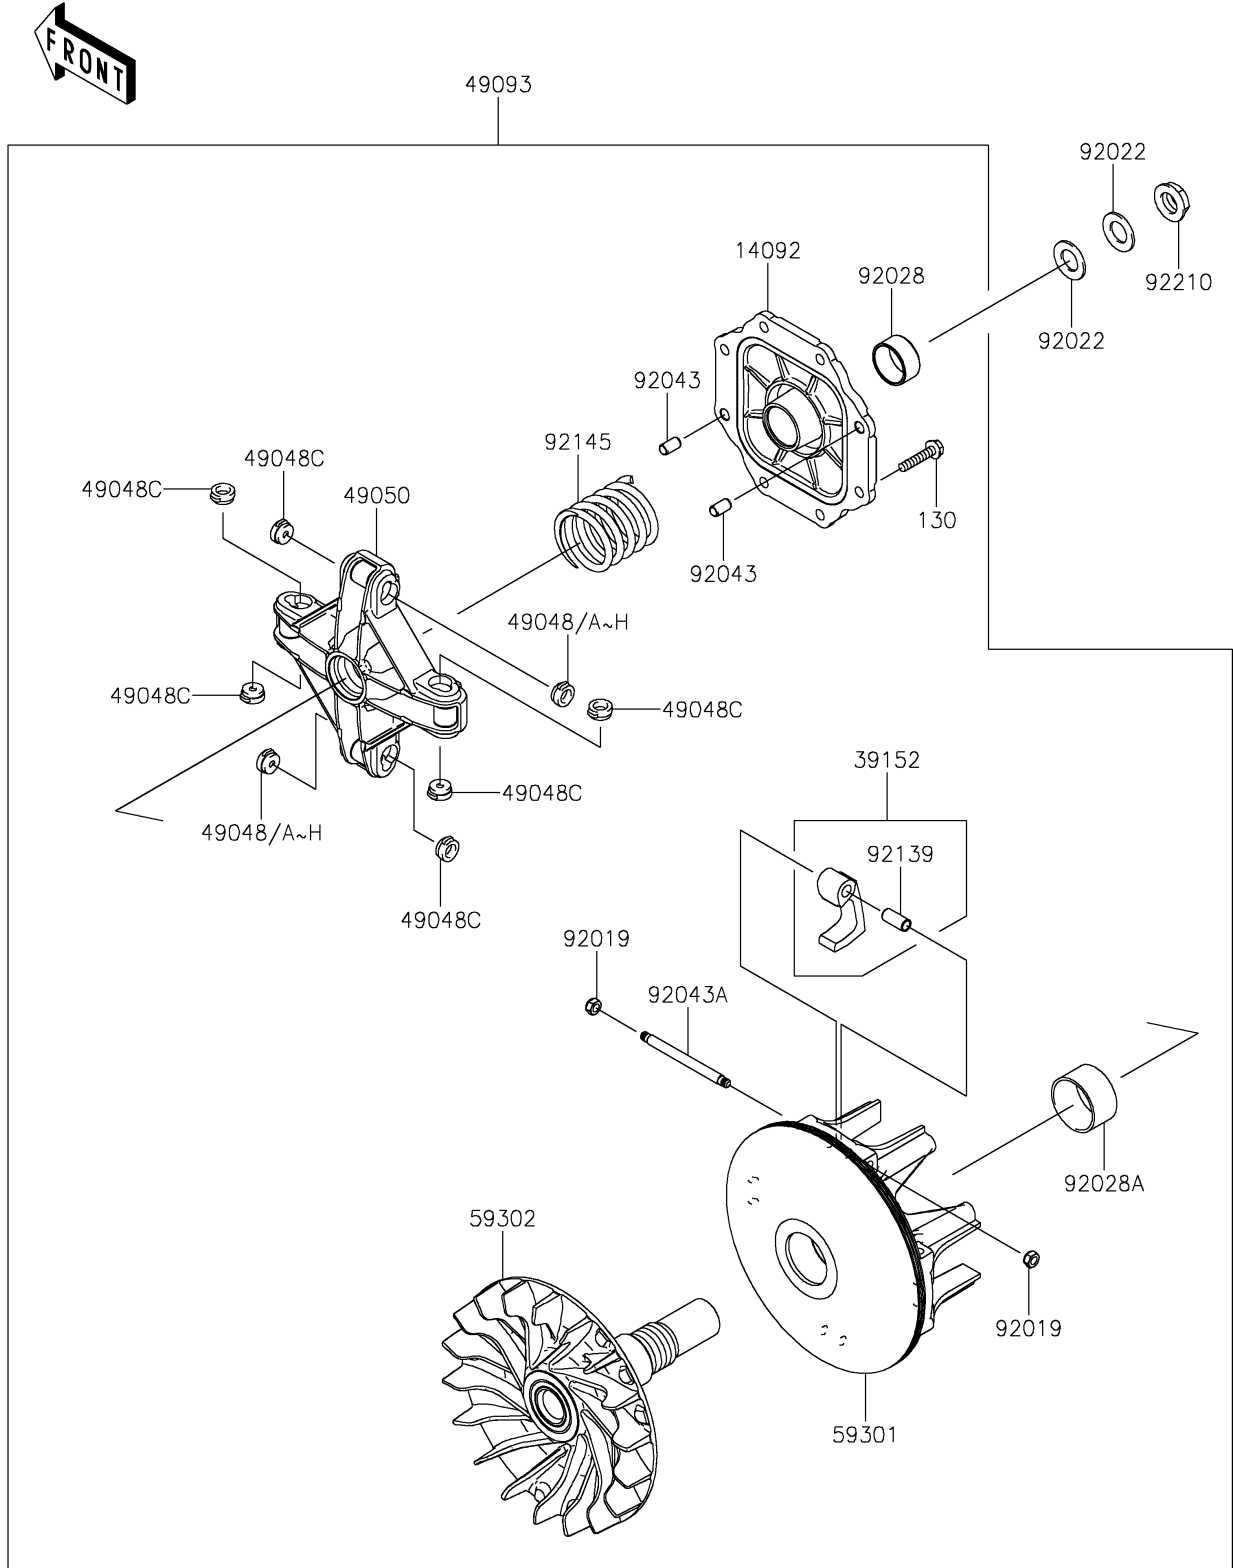

2021 TERYX[®] LE

PARTS DIAGRAM

Drive Converter

E1391

2021 TERYX[®] LE

PARTS LIST

Drive Converter

Kawasaki

Let the Good Times Roll[®]

ITEM NAME

PART NUMBER

QUANTITY
