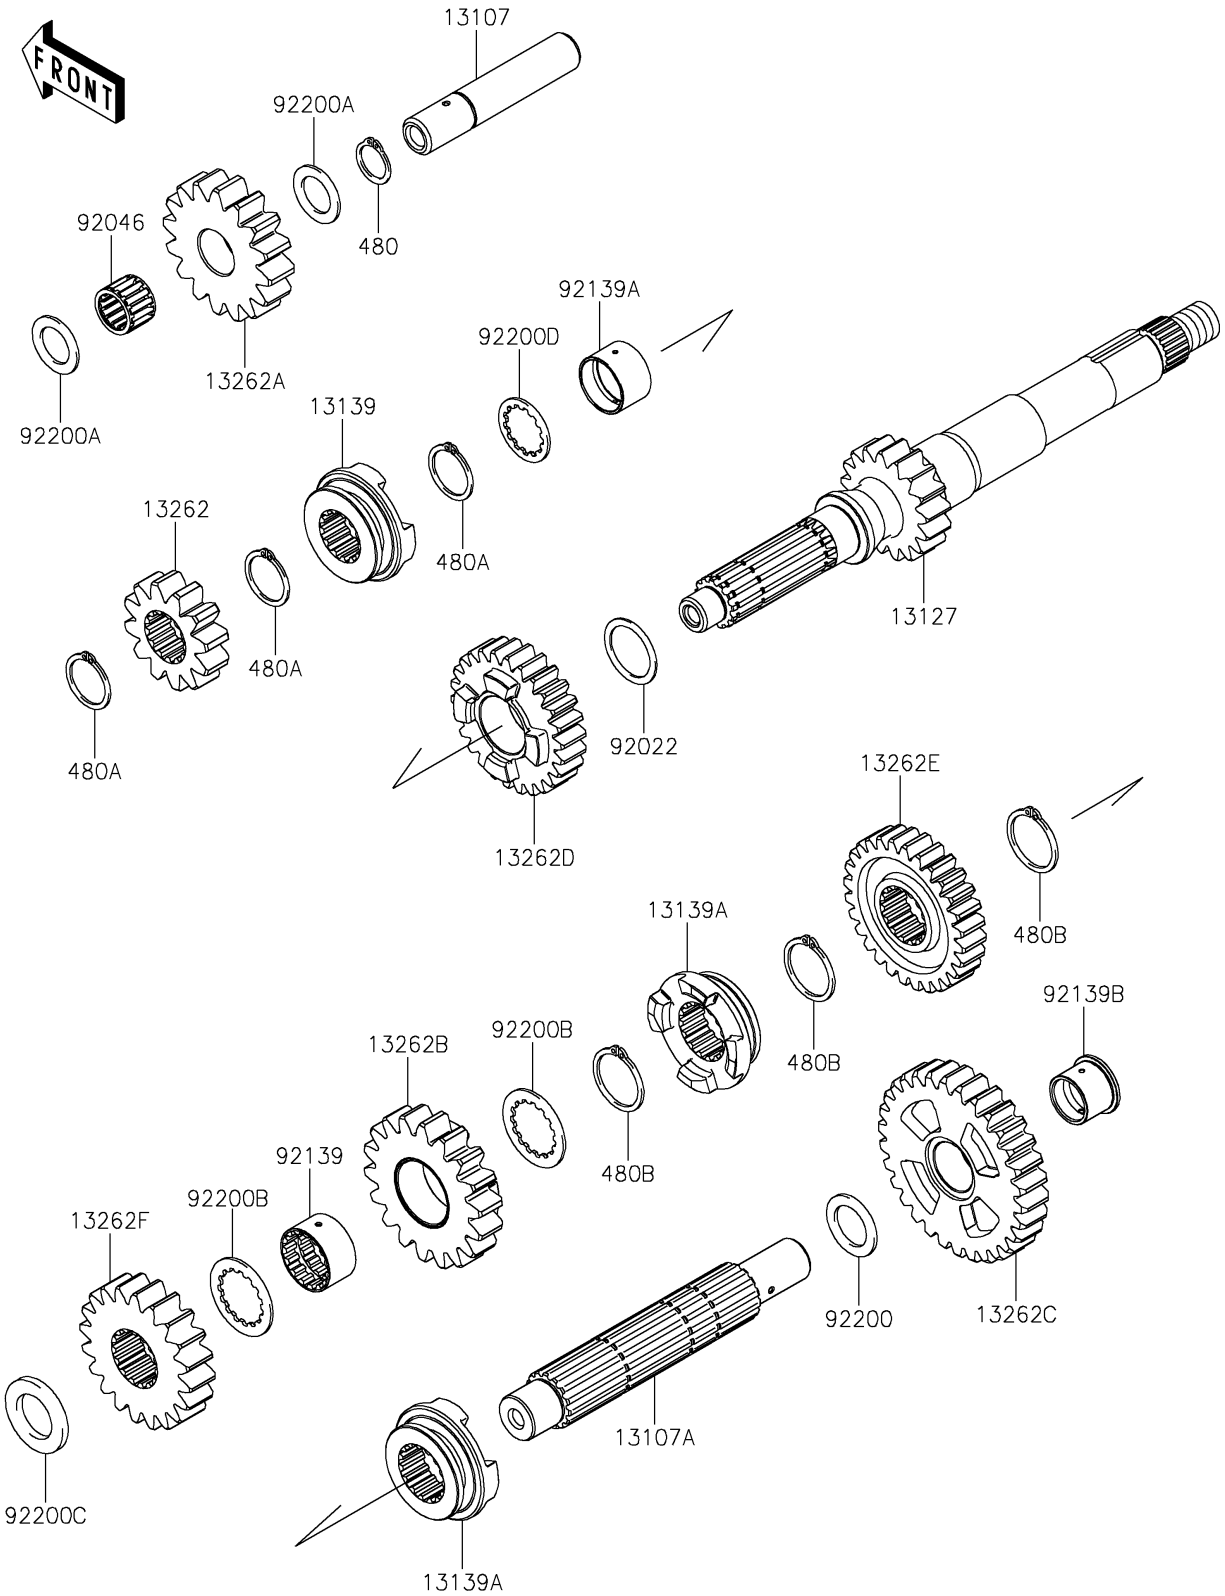

2021 TERYX® LE

PARTS DIAGRAM

Transmission

E1361

2021 TERYX[®] LE

PARTS LIST

Transmission

ITEM NAME

PART NUMBER

QUANTITY
