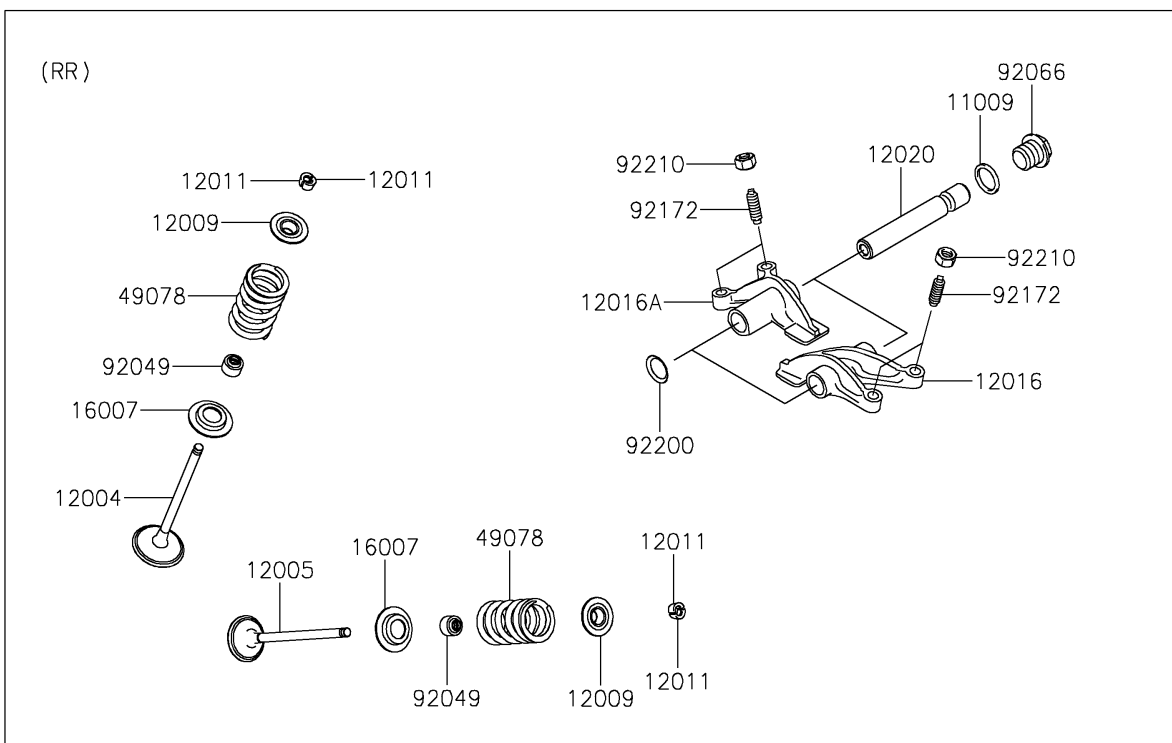

2021 TERYX® LE

PARTS DIAGRAM

Valve(s)

E1210

2021 TERYX® LE

PARTS LIST

Valve(s)

Kawasaki

Let the Good Times Roll®

ITEM NAME

PART NUMBER

QUANTITY
