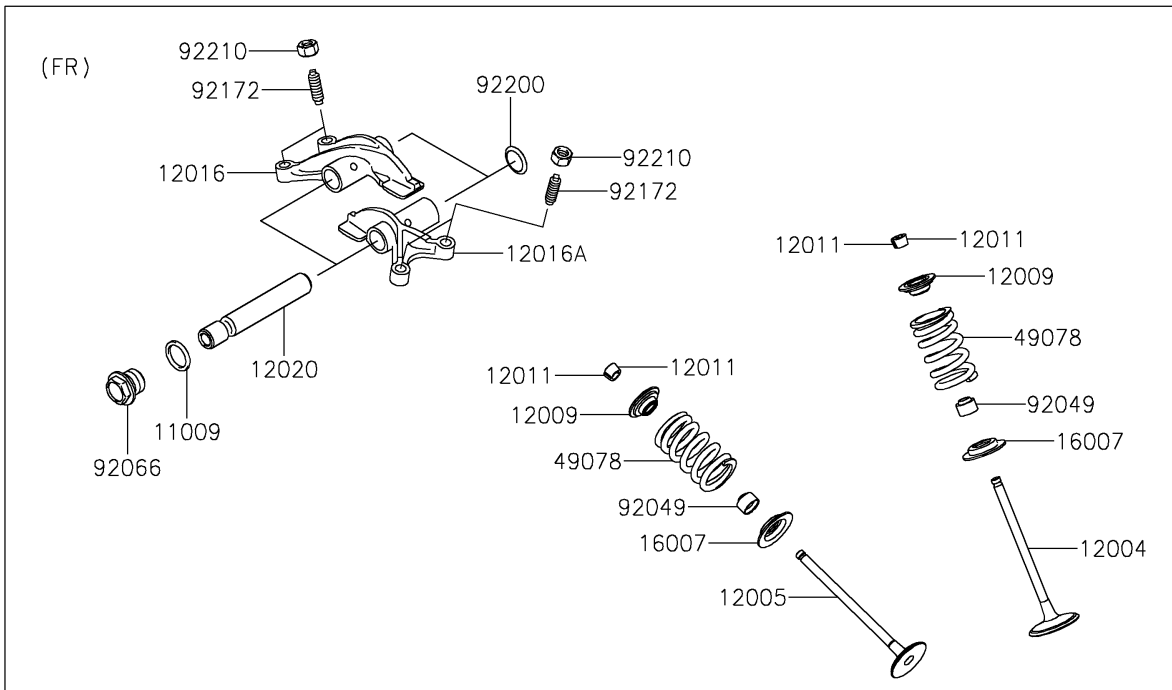

2021 TERYX® LE

PARTS DIAGRAM

Valve(s)

E1210

2021 TERYX® LE

PARTS LIST

Valve(s)

Kawasaki

Let the Good Times Roll®

ITEM NAME

PART NUMBER

QUANTITY
