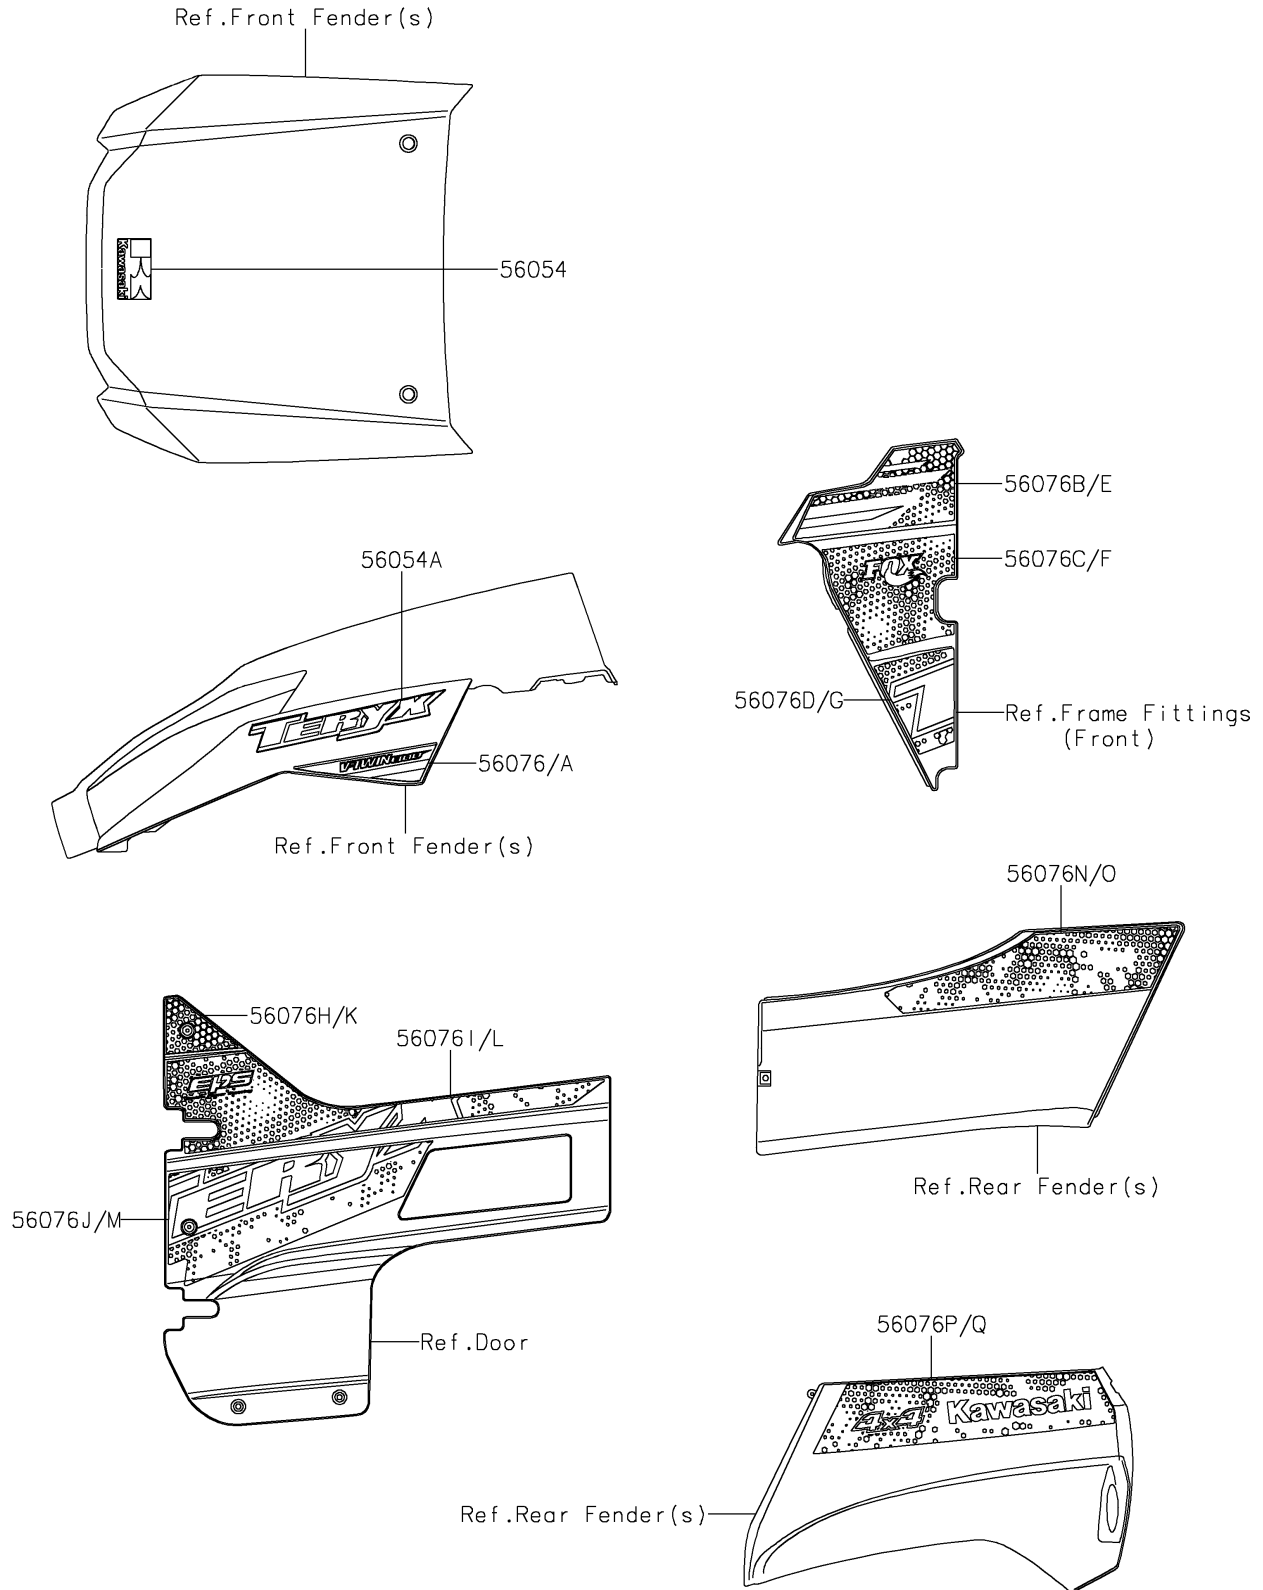

2021 TERYX[®]

PARTS DIAGRAM

Decals

F2861

2021 TERYX®

PARTS LIST

Decals

ITEM NAME

PART NUMBER

QUANTITY
