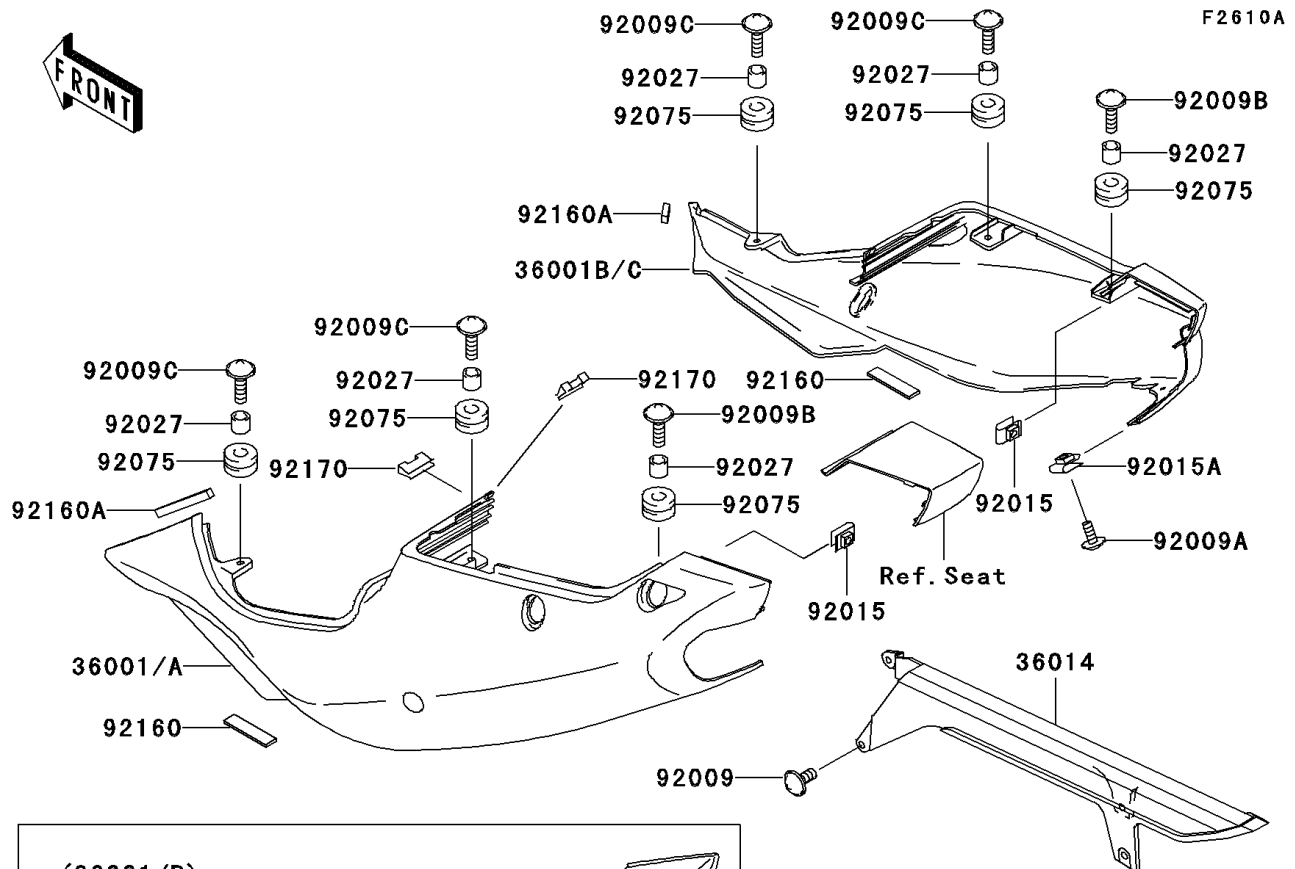

1997 Ninja® ZX™-7R

PARTS DIAGRAM

Side Covers/Chain Cover(ZX750-P2)

1997 Ninja[®] ZX[™]-7R

PARTS LIST

Side Covers/Chain Cover(ZX750-P2)

ITEM NAME

PART NUMBER

QUANTITY
